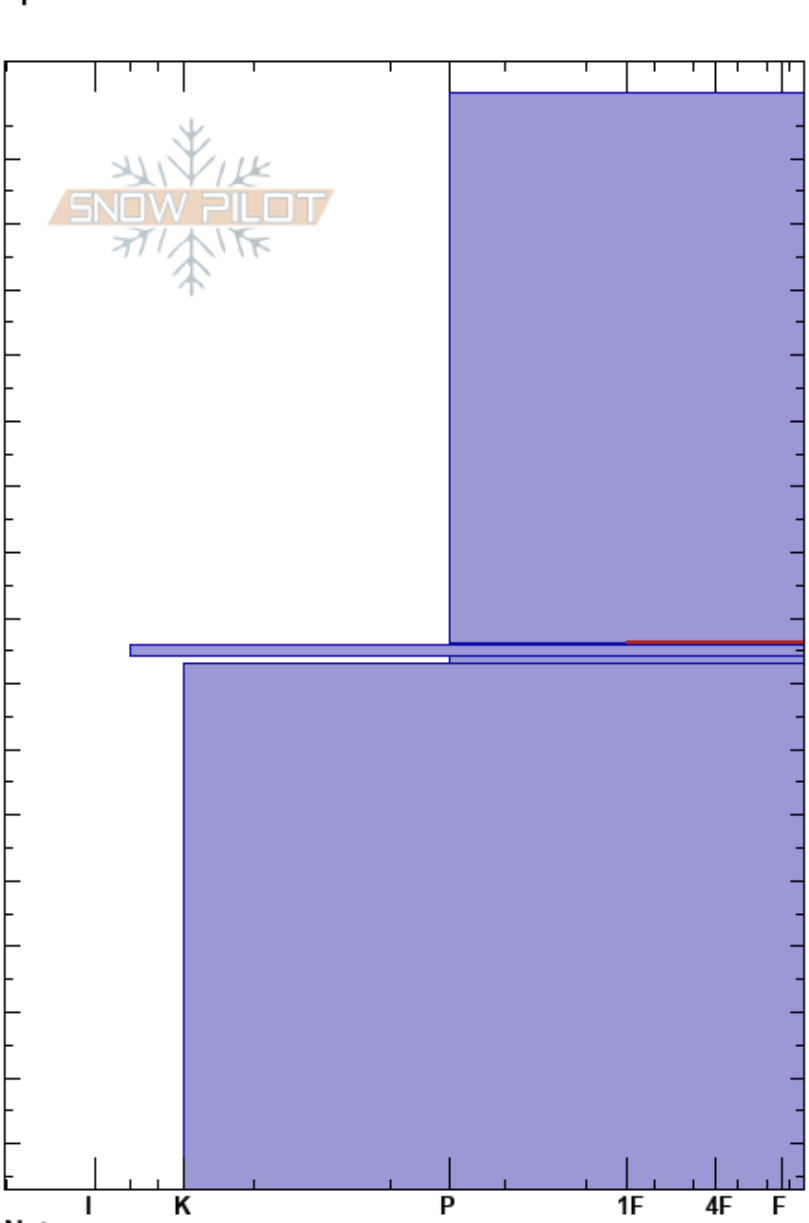

Bruddkant på Svartberg  
 Lyngen Alps  
 Norway  
 Elevation: 450 m  
 Aspect: 90°  
 Specifics:

Patrik Jonsson  
 22/03/2017 - 14:00  
 Co-ord: 69.59495N, 20.24222E  
 Slope Angle: 30°  
 Wind Loading:

Stability:  
 Air Temperature: 0°C  
 Sky Cover: CLR  
 Precipitation: NO  
 Wind:

HS:167  
 84-84.1cm: Problematic layer  
 87-167cm: Not examined

| Depth (cm) | Crystal |      | Moisture | $\rho$<br>kg/m <sup>3</sup> | Stability tests & Layer comments |
|------------|---------|------|----------|-----------------------------|----------------------------------|
|            | Form    | Size |          |                             |                                  |
| 0 - 80     |         |      |          |                             |                                  |
| ~40        | •       |      | D        |                             |                                  |
| 80         | • (B)   | 0.3  | D        |                             |                                  |
| ~84        | =       |      | D        |                             |                                  |
| ~87        | B       |      | D        |                             |                                  |
| 130        | ⊕       |      |          |                             | 87-167cm: Not examined           |