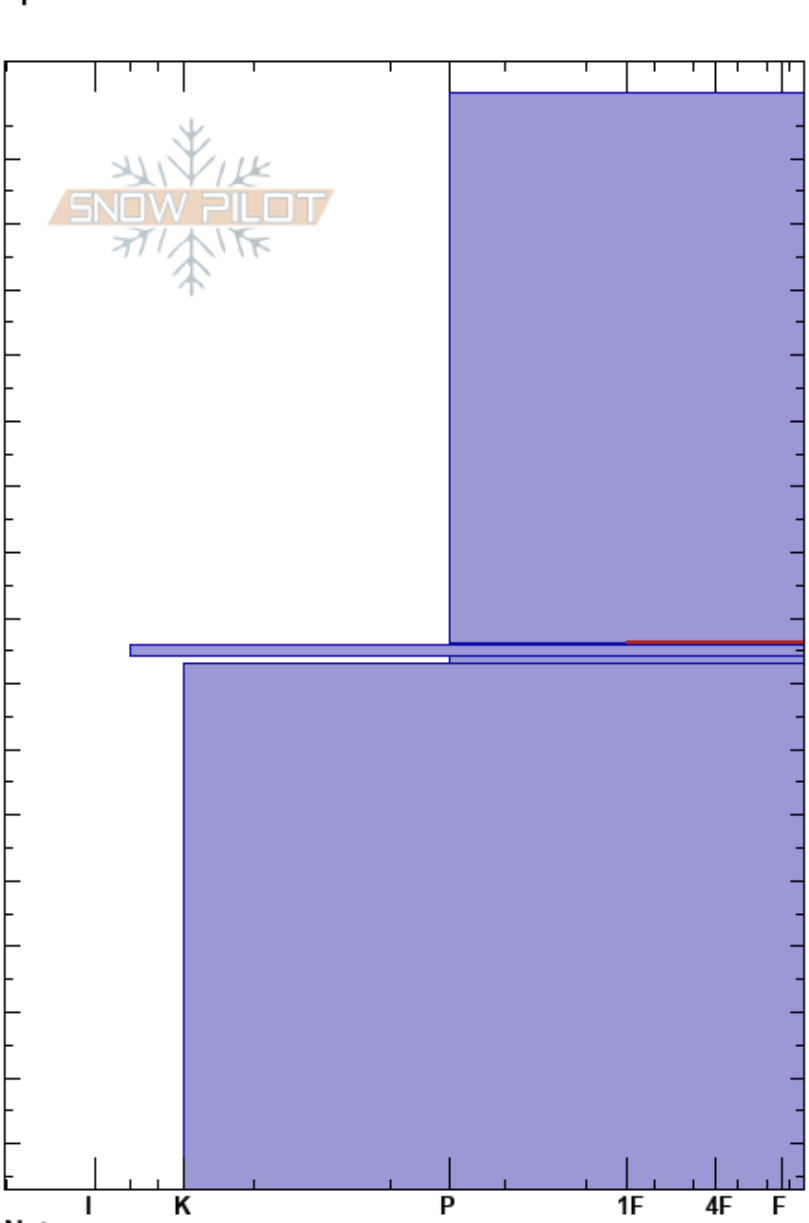

Bruddkant på Svartberg
 Lyngen Alps
 Norway
 Elevation: 450 m
 Aspect: 90°
 Specifics:

Patrik Jonsson
 22/03/2017 - 14:00
 Co-ord: 69.59495N, 20.24222E
 Slope Angle: 30°
 Wind Loading:

Stability:
 Air Temperature: 0°C
 Sky Cover: CLR
 Precipitation: NO
 Wind:

HS:167
 84-84.1cm: Problematic layer
 87-167cm: Not examined

Depth (cm)	Crystal		Moisture	ρ kg/m ³	Stability tests & Layer comments
	Form	Size			
0 - 80					
80	• (B)	0.3	D		
84 - 87	=		D		
87 - 167	B		D		87-167cm: Not examined
130	⊕				