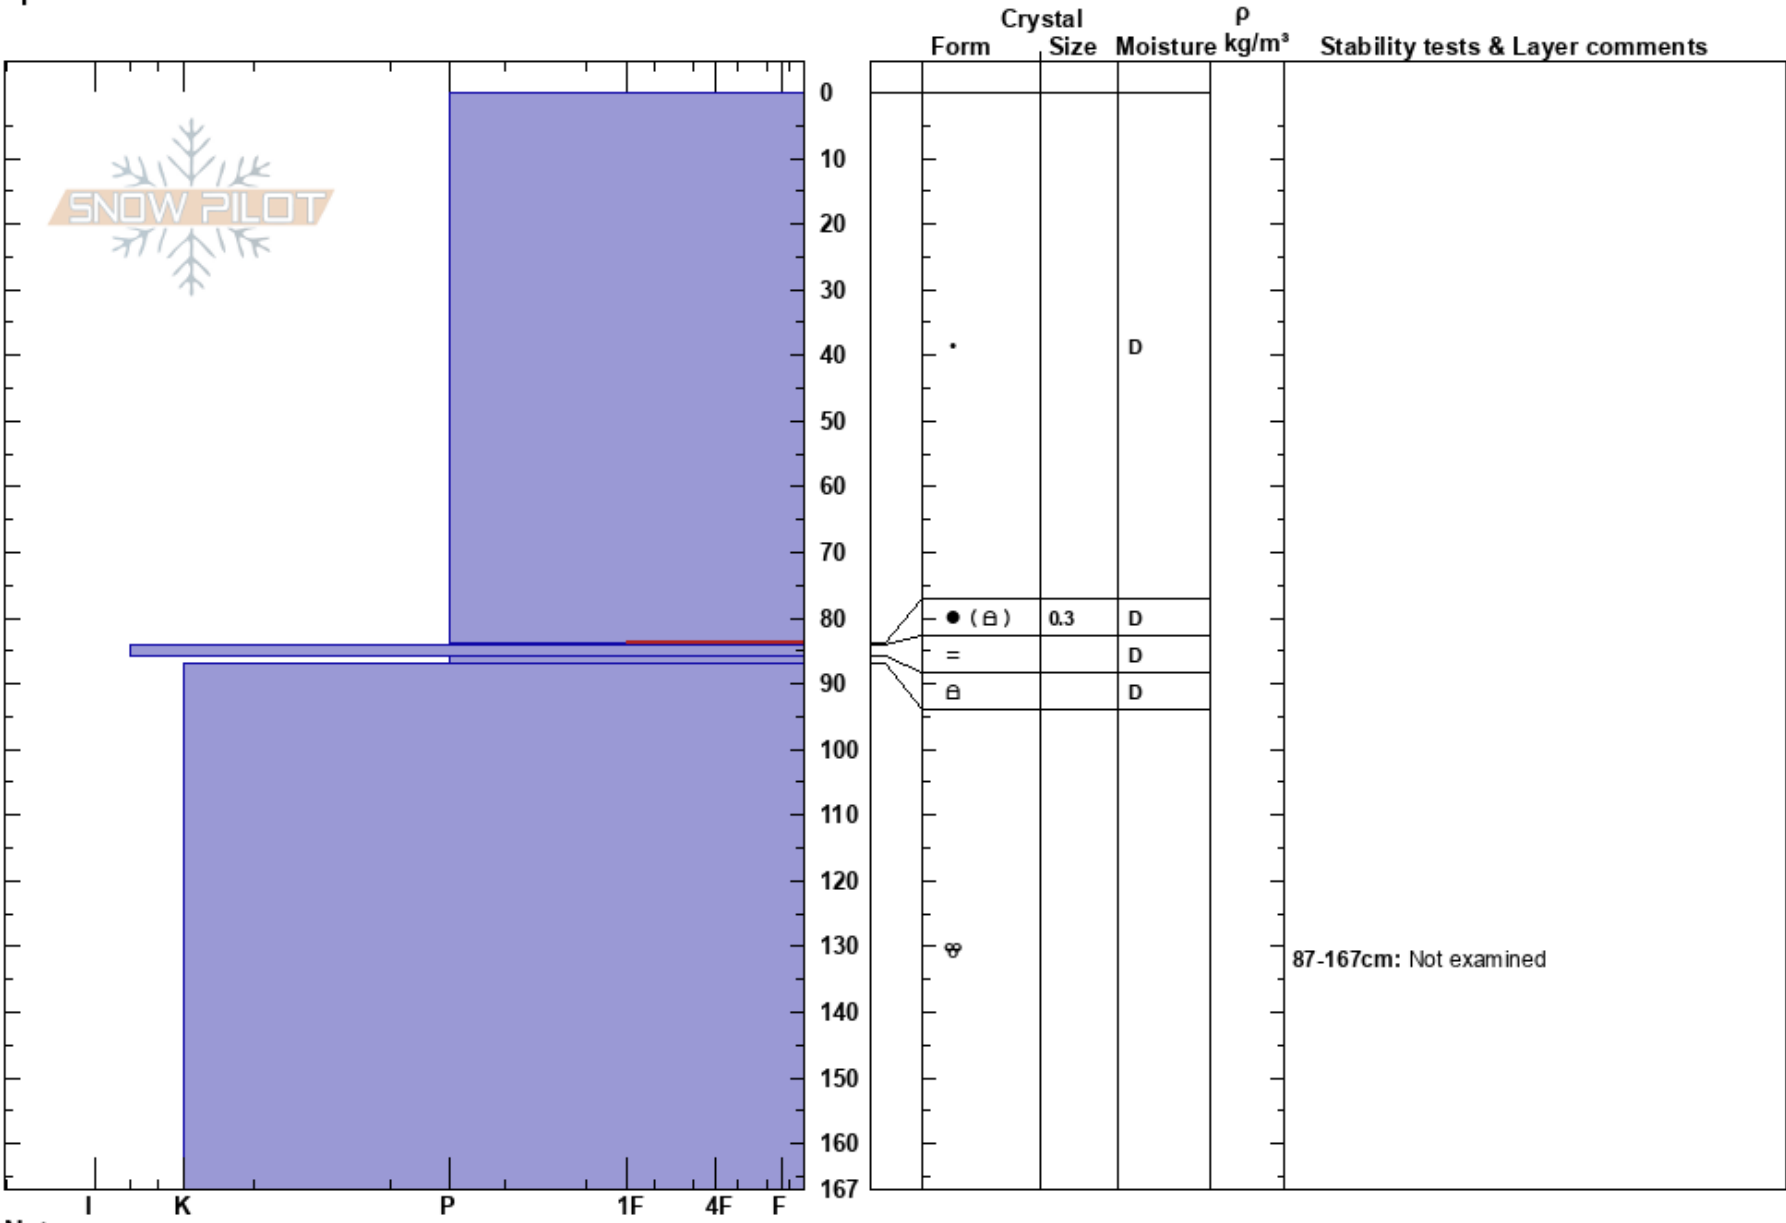

Bruddkant på Svartberg
 Lyngen Alps
 Norway
 Elevation: 450 m
 Aspect: 90°
 Specifics:

Patrik Jonsson
 22/03/2017 - 14:00
 Co-ord: 69.59495N, 20.24222E
 Slope Angle: 30°
 Wind Loading:

Stability:
 Air Temperature: 0°C
 Sky Cover: CLR
 Precipitation: NO
 Wind:

HS:167
 Layer Notes:
 84-84.1cm: Problematic layer
 87-167cm: Not examined

Notes: