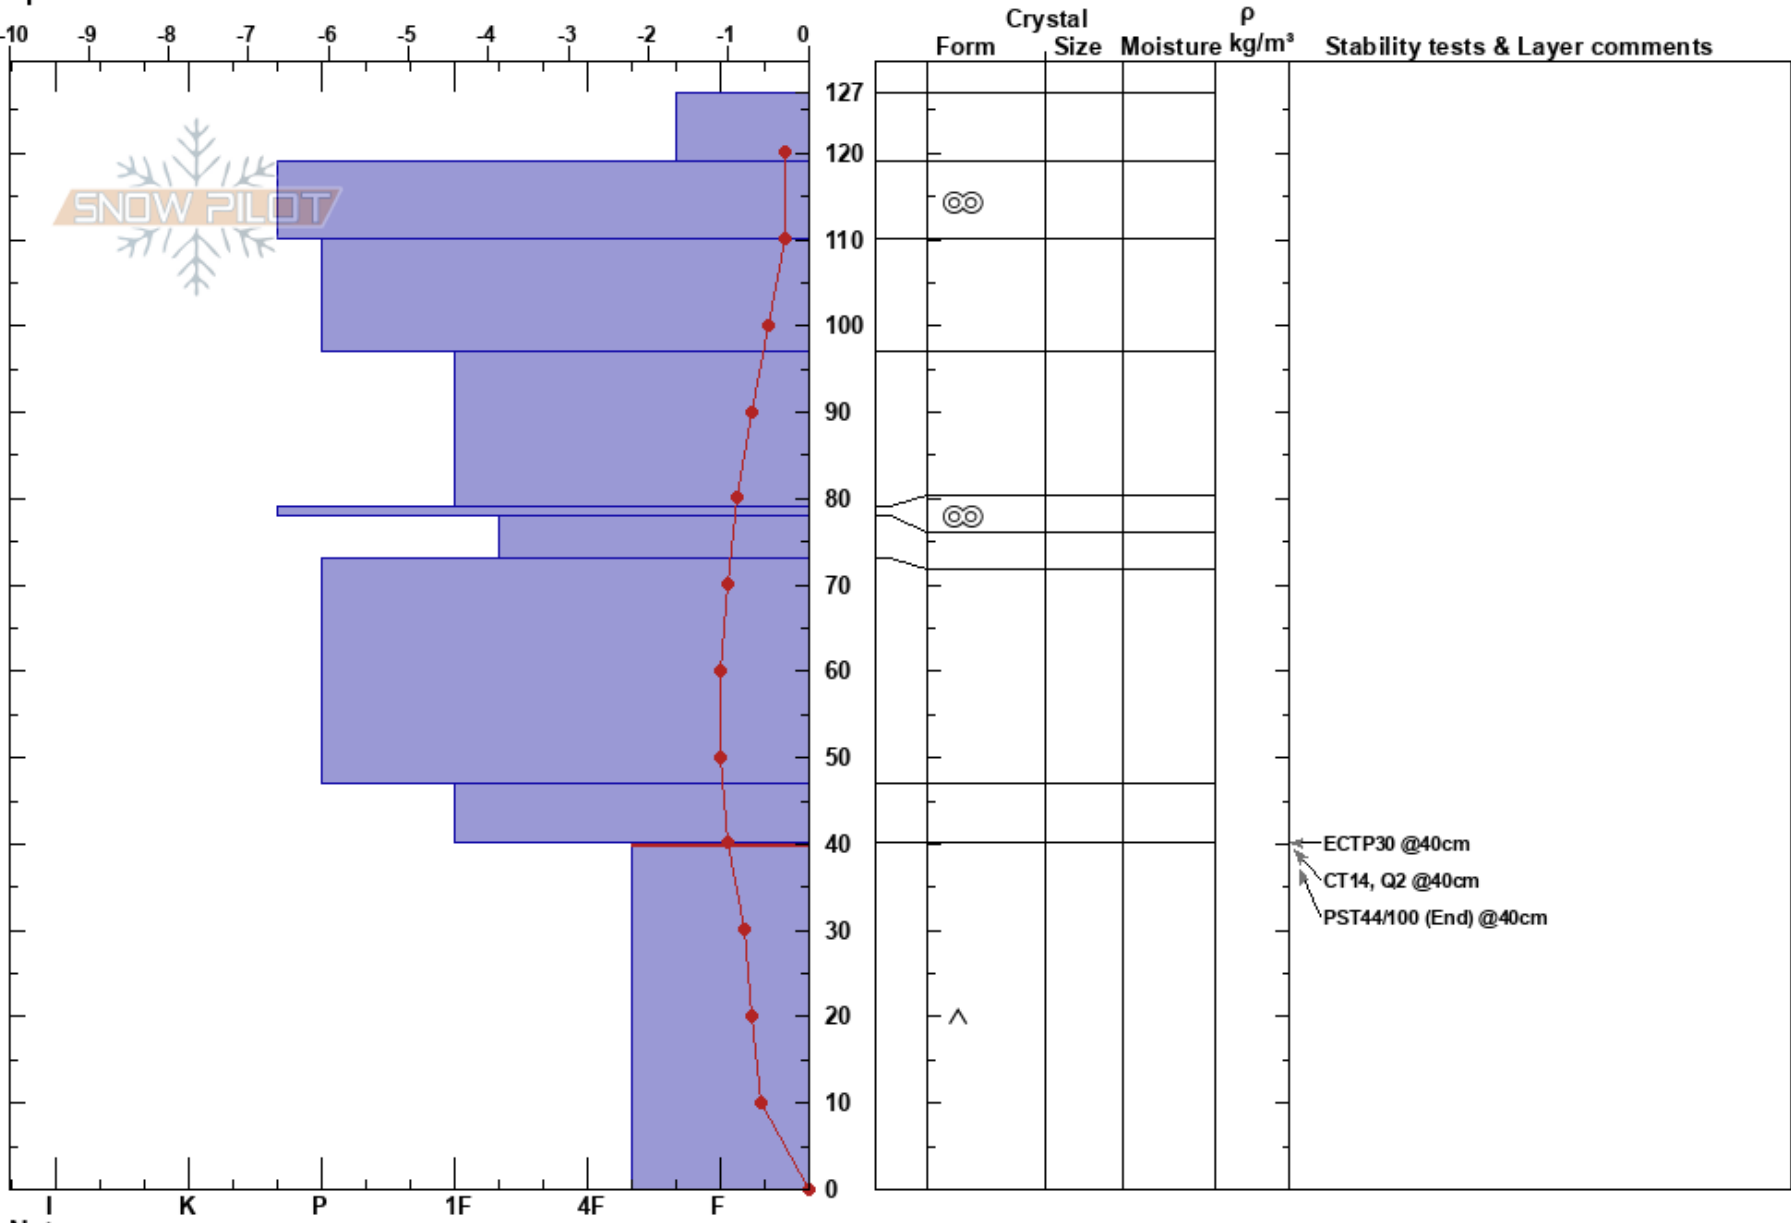

Sunlight Basin
Madison Range-S
MT
Elevation: 9500 ft
Aspect: 110°
Specifics:

Doug Chabot-Admin
03/20/2017 - 10:45am
Co-ord: 44.97939N, -111.31017W
Slope Angle: 33°
Wind Loading: previous

Stability: Good
Air Temperature: -0.3°C
Sky Cover: OVC
Precipitation: NO
Wind: Calm

HS:127
40-0cm: Problematic layer

Notes: