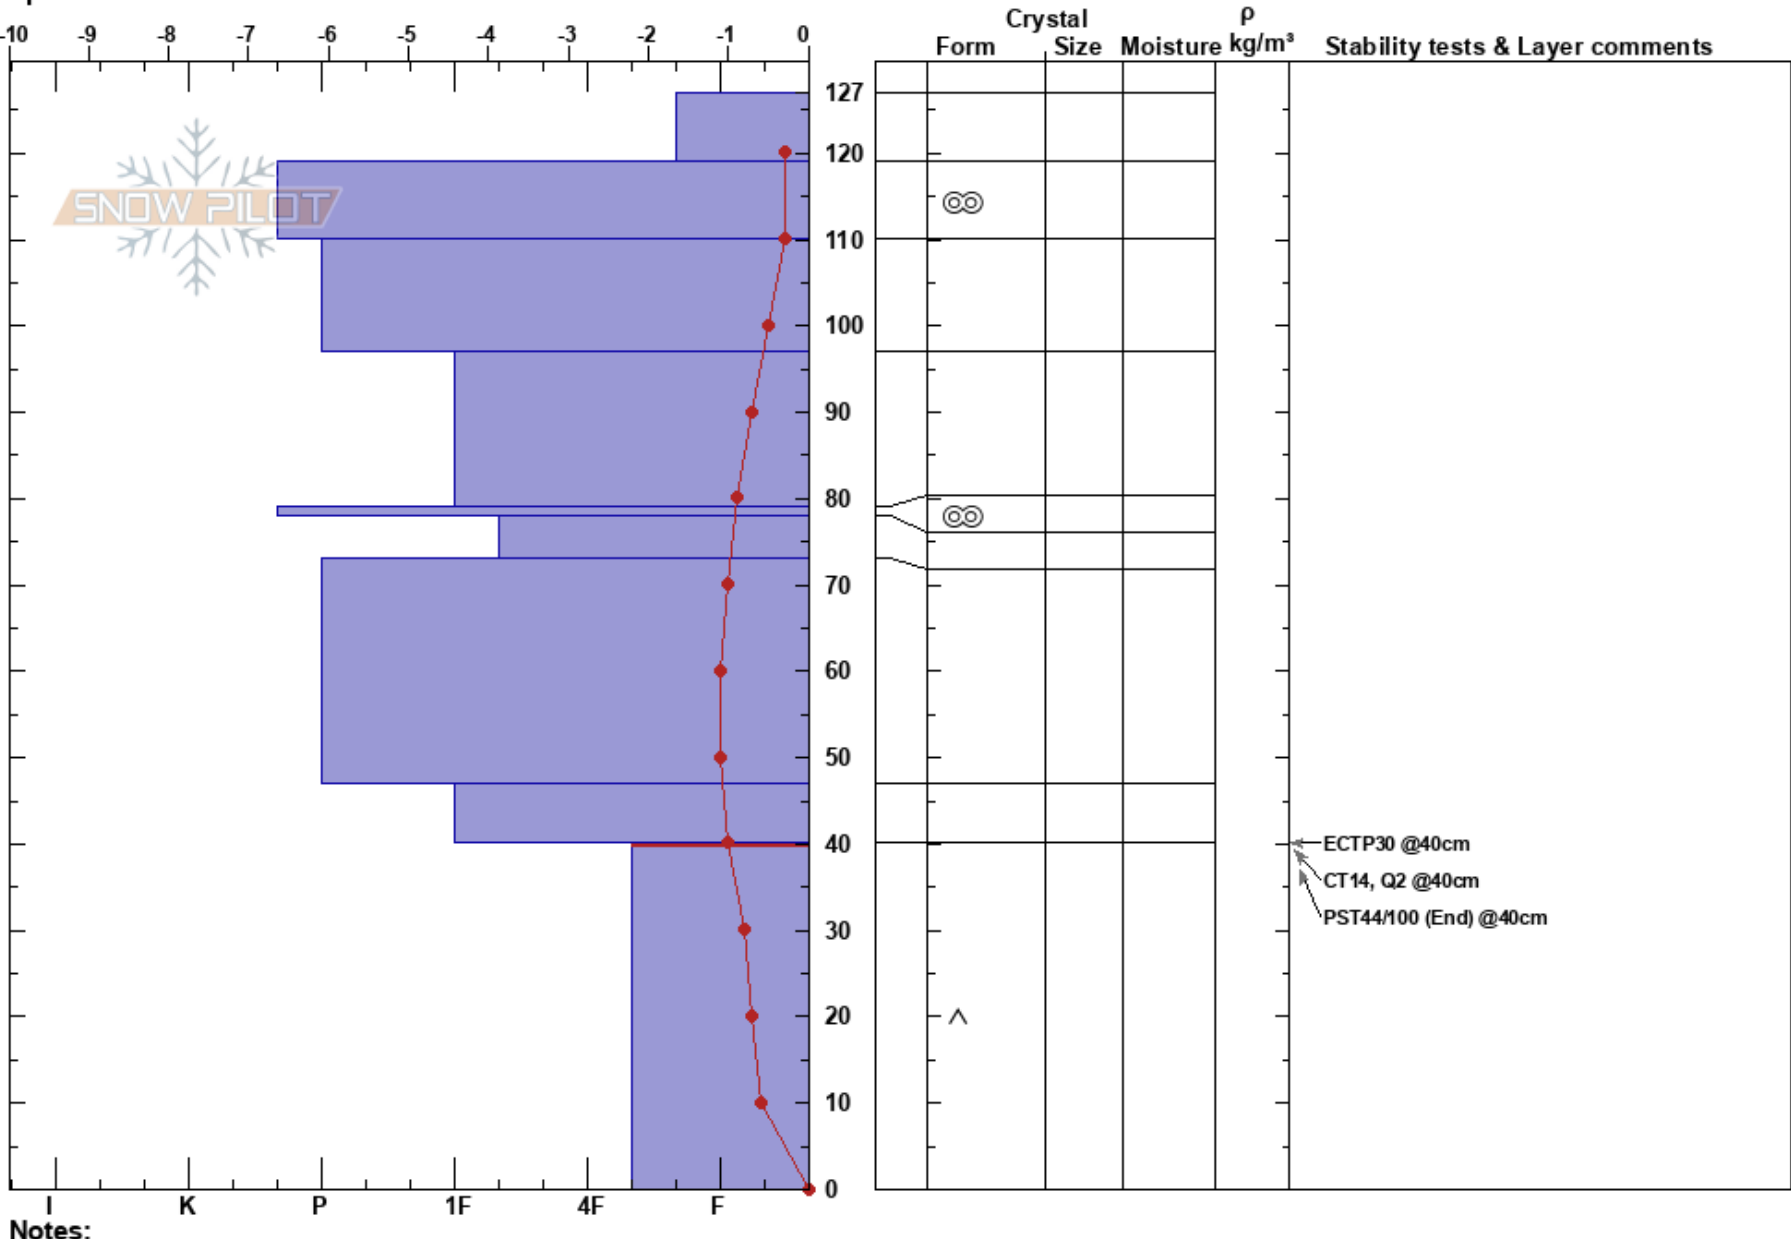

Sunlight Basin  
Madison Range-S  
MT  
Elevation: 9500 ft  
Aspect: 110°  
Specifics:

Doug Chabot-Admin  
03/20/2017 - 10:45am  
Co-ord: 44.97939N, -111.31017W  
Slope Angle: 33°  
Wind Loading: previous

Stability: Good  
Air Temperature: -0.3°C  
Sky Cover: OVC  
Precipitation: NO  
Wind: Calm

HS:127  
Layer Notes:  
40-0cm: Problematic layer

Notes: