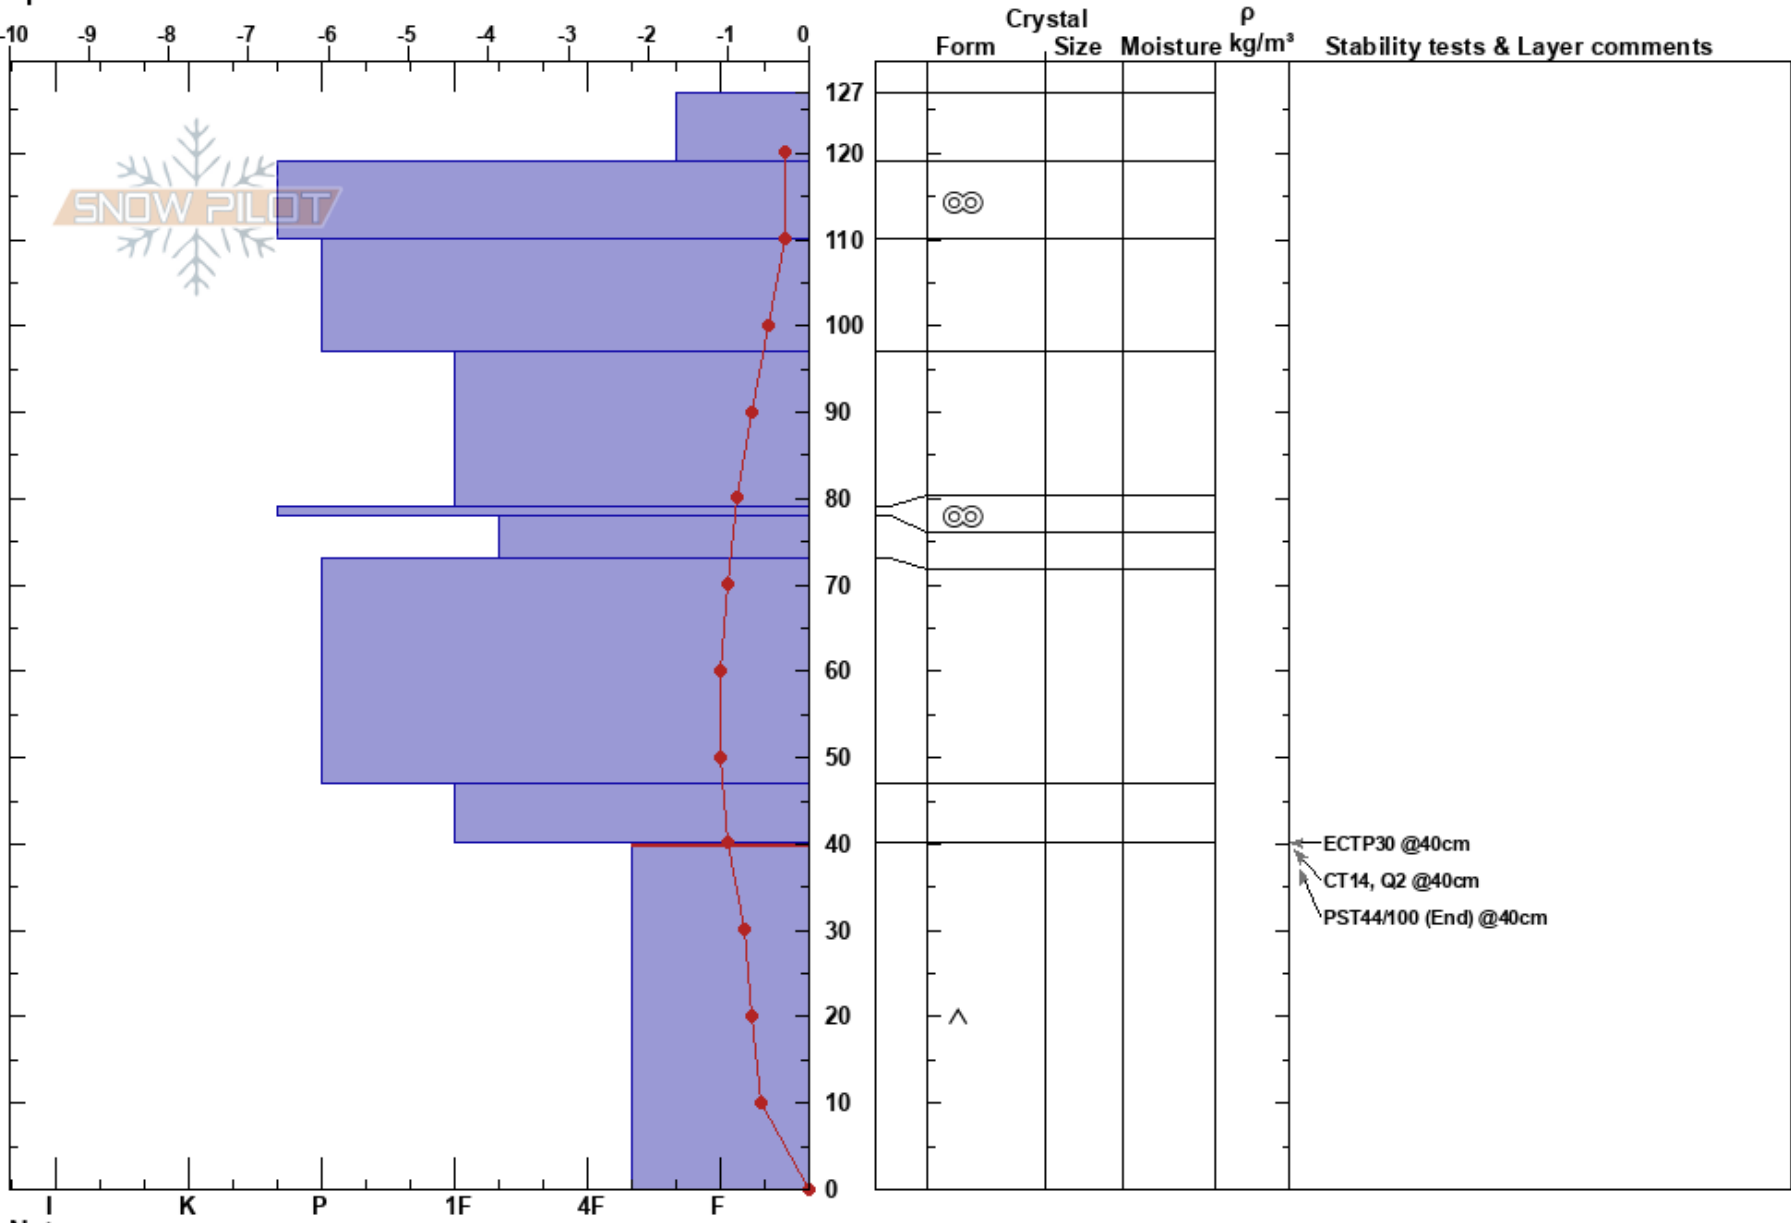

Sunlight Basin
 Madison Range-S
 MT
 Elevation: 9500 ft
 Aspect: 110°
 Specifics:

Doug Chabot-Admin
 03/20/2017 - 10:45am
 Co-ord: 44.97939N, -111.31017W
 Slope Angle: 33°
 Wind Loading: previous

Stability: Good
 Air Temperature: -0.3°C
 Sky Cover: OVC
 Precipitation: NO
 Wind: Calm

HS:127
 Layer Notes:
 40-0cm: Problematic layer

Notes: