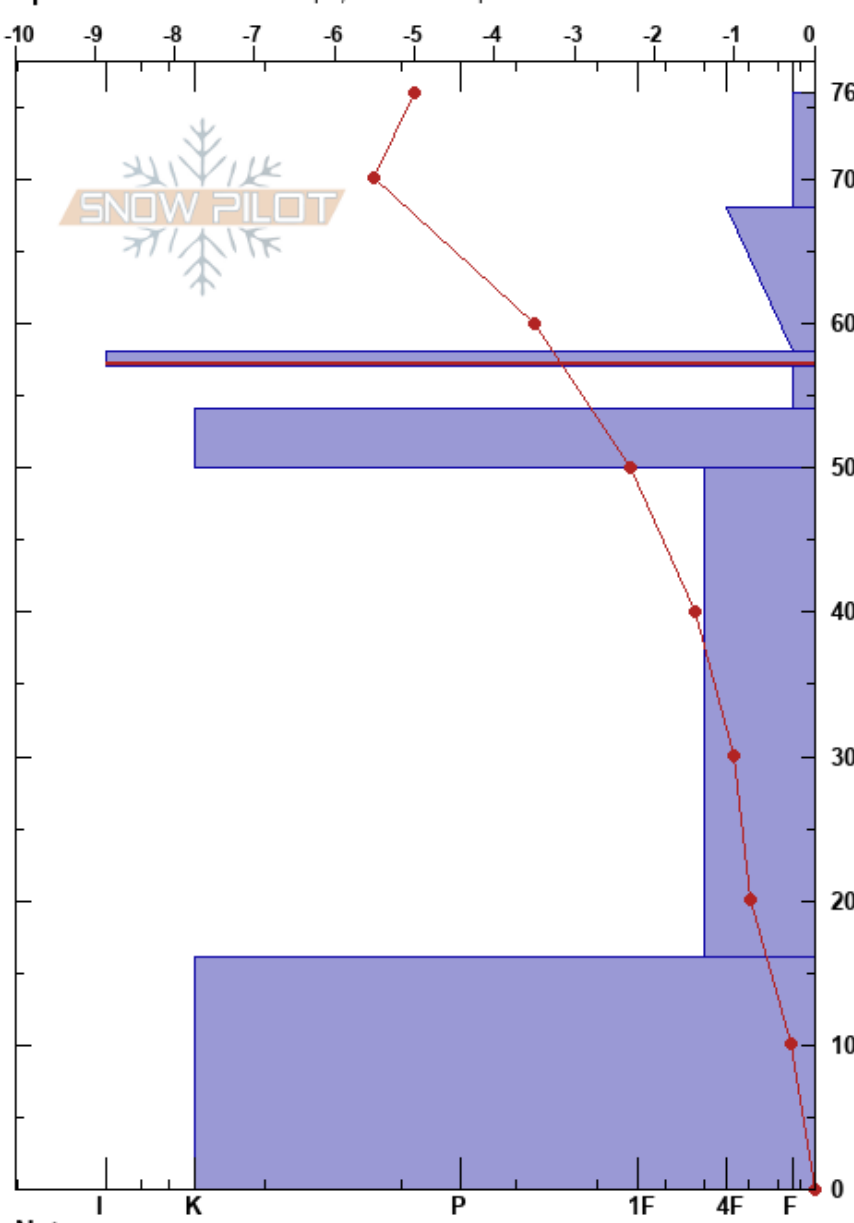

Steinskarfjellet lo
 Kvaløya
 Norway
 Elevation: 233 m
 Aspect: N
 Specifics: Ski tracks on slope; We skied slope

Paul Velsand
 22/03/2017 - 00:45
 Co-ord: 33W 639468E 7732280N
 Slope Angle: 5°
 Wind Loading: no

Stability: Fair
 Air Temperature: 1°C
 Sky Cover: CLR
 Precipitation: NO
 Wind: SW Light Breeze

HS:76
 PF:30 58-57cm:Problematic layer

Form	Crystal		Moisture	ρ kg/m ³	Stability tests & Layer comments
	Size				
/	1		D	110	
/	0.5		D	150	
■					←ECTP7 @57cm Q3
/ (□)	0.5		D		
♡	1-2		D	380	←ECTN30 @50cm
.	0.3		D	300	
♡	2-3		D	460	

Notes: Snow height iButton: 78 cm.