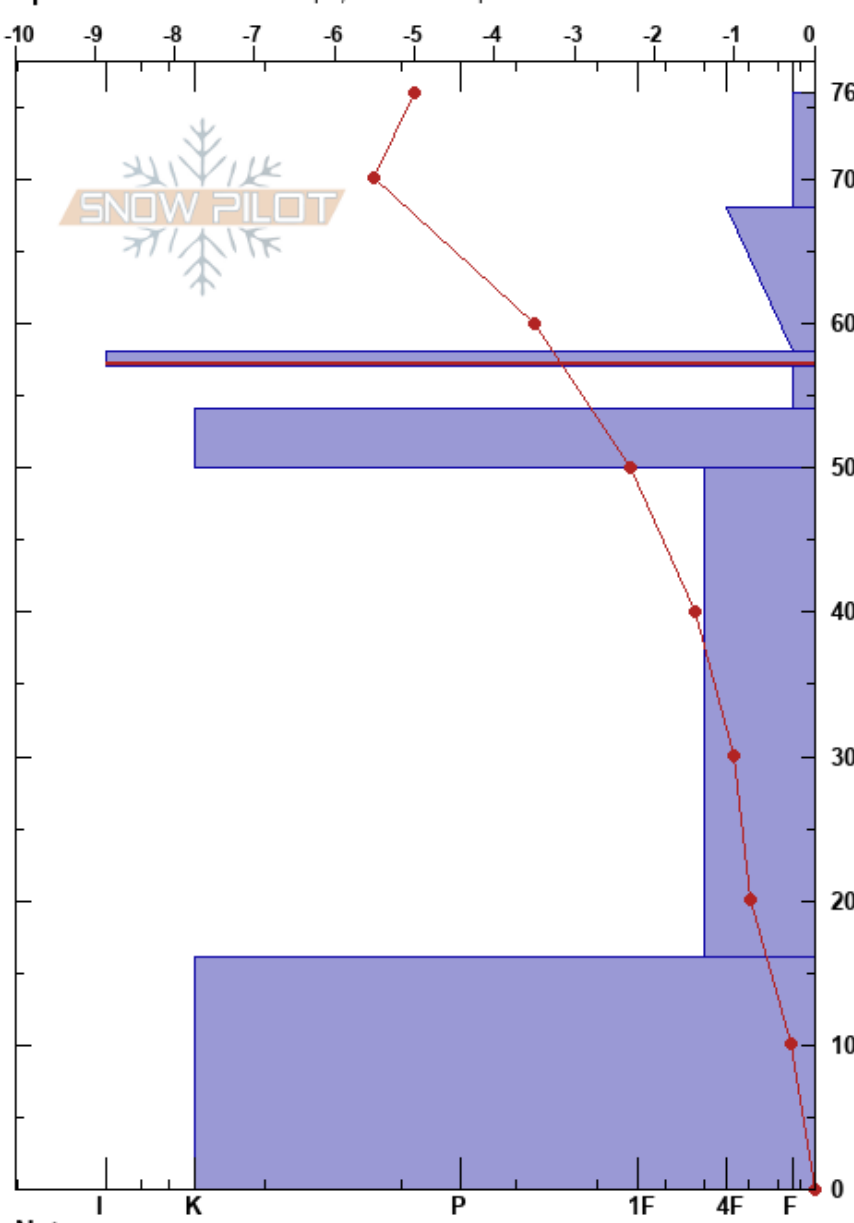

Steinskarfjellet lo
 Kvaløya
 Norway
 Elevation: 233 m
 Aspect: N
 Specifics: Ski tracks on slope; We skied slope

Paul Velsand
 22/03/2017 - 00:45
 Co-ord: 33W 639468E 7732280N
 Slope Angle: 5°
 Wind Loading: no

Stability: Fair
 Air Temperature: 1°C
 Sky Cover: CLR
 Precipitation: NO
 Wind: SW Light Breeze

HS:76
 PF:30 58-57cm:Problematic layer

Height (cm)	Crystal		Moisture	ρ kg/m ³	Stability tests & Layer comments
	Form	Size			
76					
70	/	1	D	110	
60	/	0.5	D	150	
57	■				← ECTP7 @57cm Q3
50	/ (□)	0.5	D		
50	♡	1-2	D	380	← ECTN30 @50cm
30	.	0.3	D	300	
10	♡	2-3	D	460	

Notes: Snow height iButton: 78 cm.