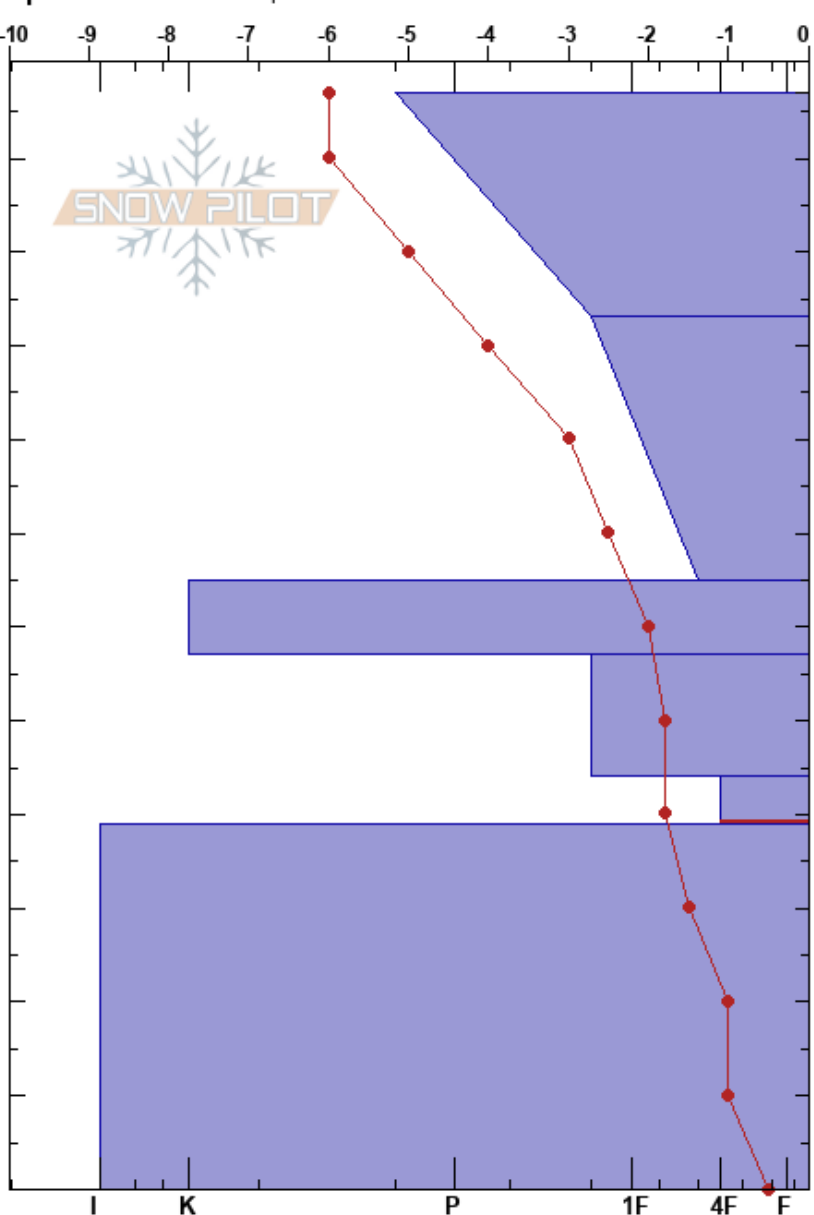

Steinskarfjellet high  
 Kvaløya  
 Norway  
 Elevation: 464 m  
 Aspect: E  
 Specifics: We skied slope

Paul Velsand  
 22/03/2017 - 10:30  
 Co-ord: 33W 640044E 7731831N  
 Slope Angle: 20°  
 Wind Loading: previous

Stability: Good HS:117 Layer Notes:  
 Air Temperature: -1.5°C PF:2 44-39cm:Problematic layer  
 Sky Cover: CLR  
 Precipitation: NO  
 Wind: S Calm

Height (cm)	Crystal		Moisture	$\rho$ kg/m <sup>3</sup>	Stability tests & Layer comments
	Form	Size			
117					
110					
100	•	0.5	D	300	←ECTN23 @101cm
90					
80	• ( / )	0.5	D	270	
70					
60	• ( ♡ )	0.5	D	310	
50	•	0.5	D	320	
40	□	1	D	250	←ECTP30 @39cm Q3
30					
20	♡	2	D	400	
10					
0					←ECTX

Notes: Snow height at iButton: 85 cm.