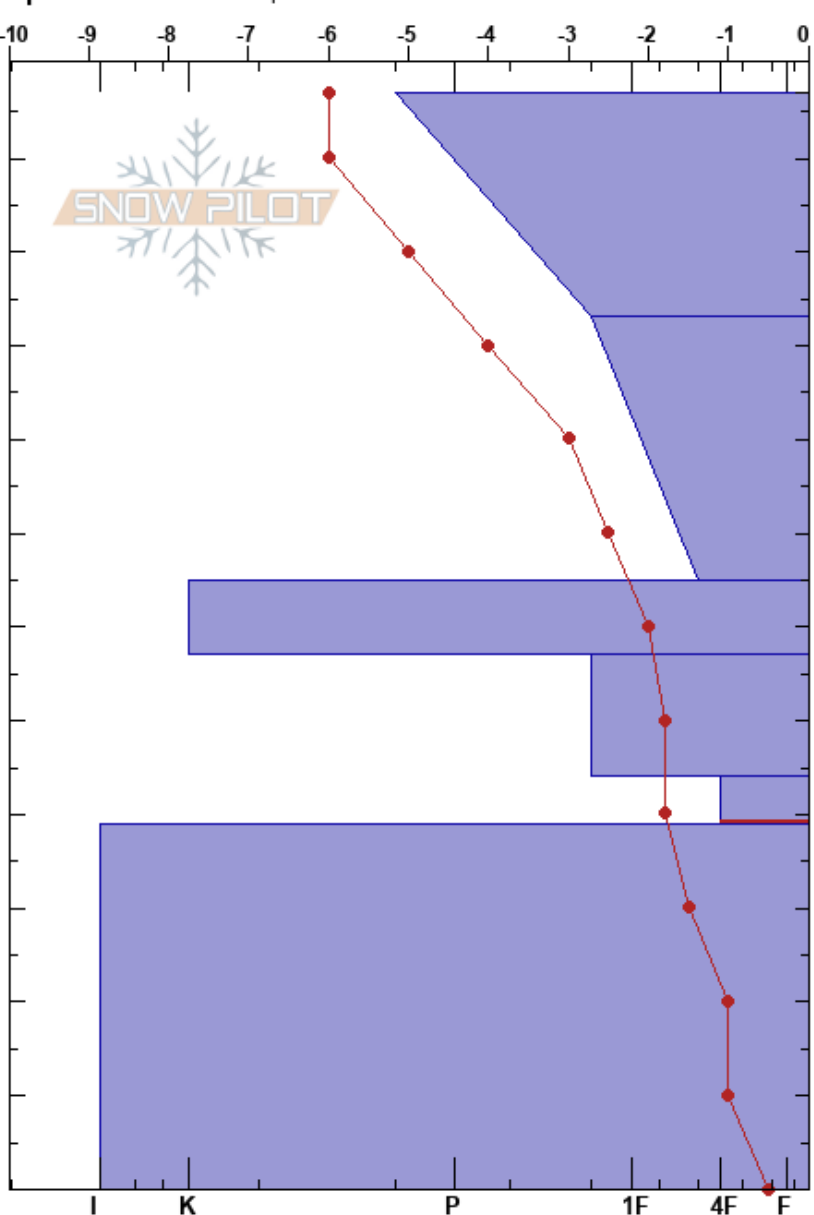

Steinskarfjellet high
 Kvaløya
 Norway
 Elevation: 464 m
 Aspect: E
 Specifics: We skied slope

Paul Velsand
 22/03/2017 - 10:30
 Co-ord: 33W 640044E 7731831N
 Slope Angle: 20°
 Wind Loading: previous

Stability: Good HS:117
 Air Temperature: -1.5°C PF:2 44-39cm:Problematic layer
 Sky Cover: CLR
 Precipitation: NO
 Wind: S Calm

Height (cm)	Crystal		Moisture	ρ kg/m ³	Stability tests & Layer comments
	Form	Size			
117					
110					
100	•	0.5	D	300	←ECTN23 @101cm
90					
80	• (/)	0.5	D	270	
70					
60	• (♡)	0.5	D	310	
50	•	0.5	D	320	
40	□	1	D	250	←ECTP30 @39cm Q3
30					
20	♡	2	D	400	
10					
0					←ECTX

Notes: Snow height at iButton: 85 cm.