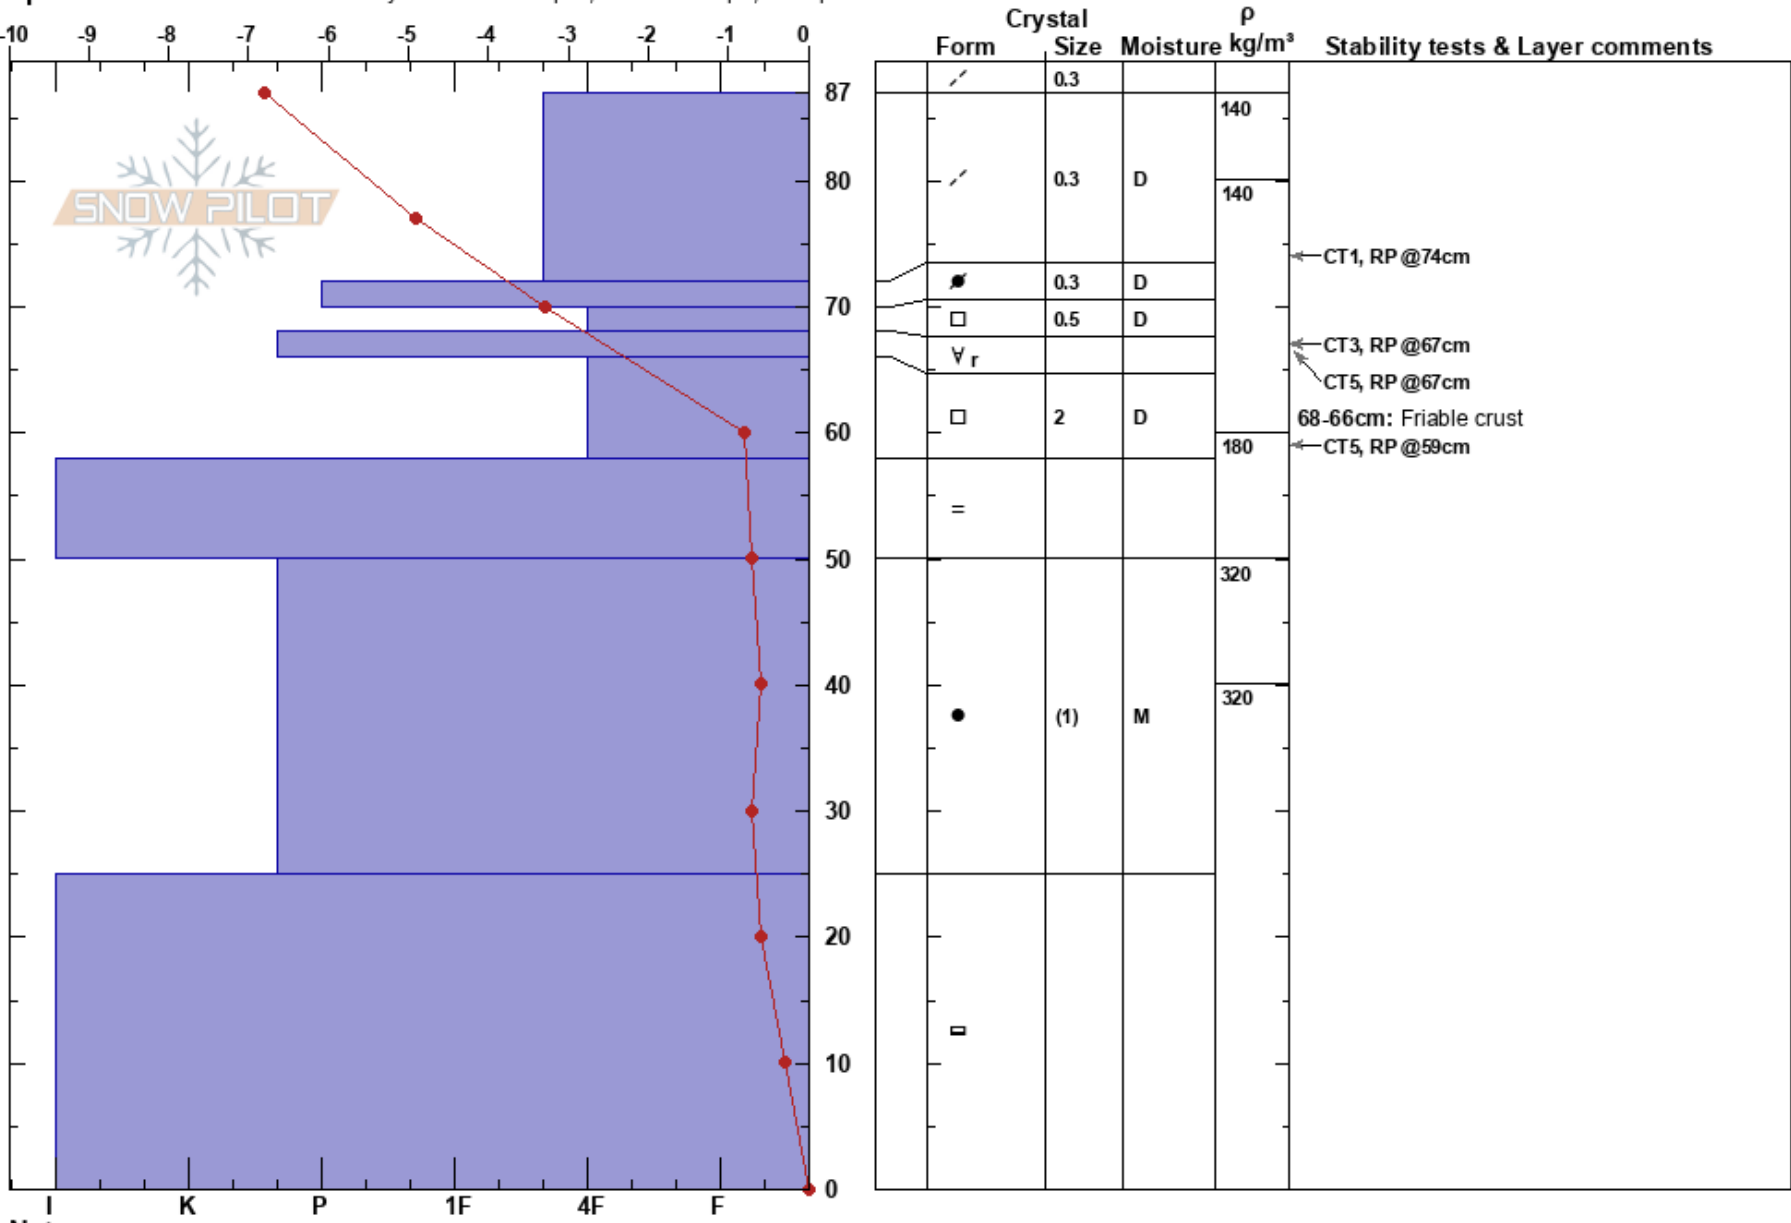

Cardies Access Rd
 Cardrona
 New Zealand
Elevation: 1575 m
Aspect: E

Olivier Cossette
 23/07/2020 - 12:00
Co-ord:
Slope Angle: 28°
Wind Loading: yes

Stability: Fair
Air Temperature: -6°C
Sky Cover: X
Precipitation: NO
Wind: W Strong

HS:87
PF:25
 68-66cm: Friable crust
 66-58cm: Problematic layer

Specifics: Recent avalanche activity on different slopes; We skied slope; Poor pit location

Notes: Pit dug above Cardies Rd.