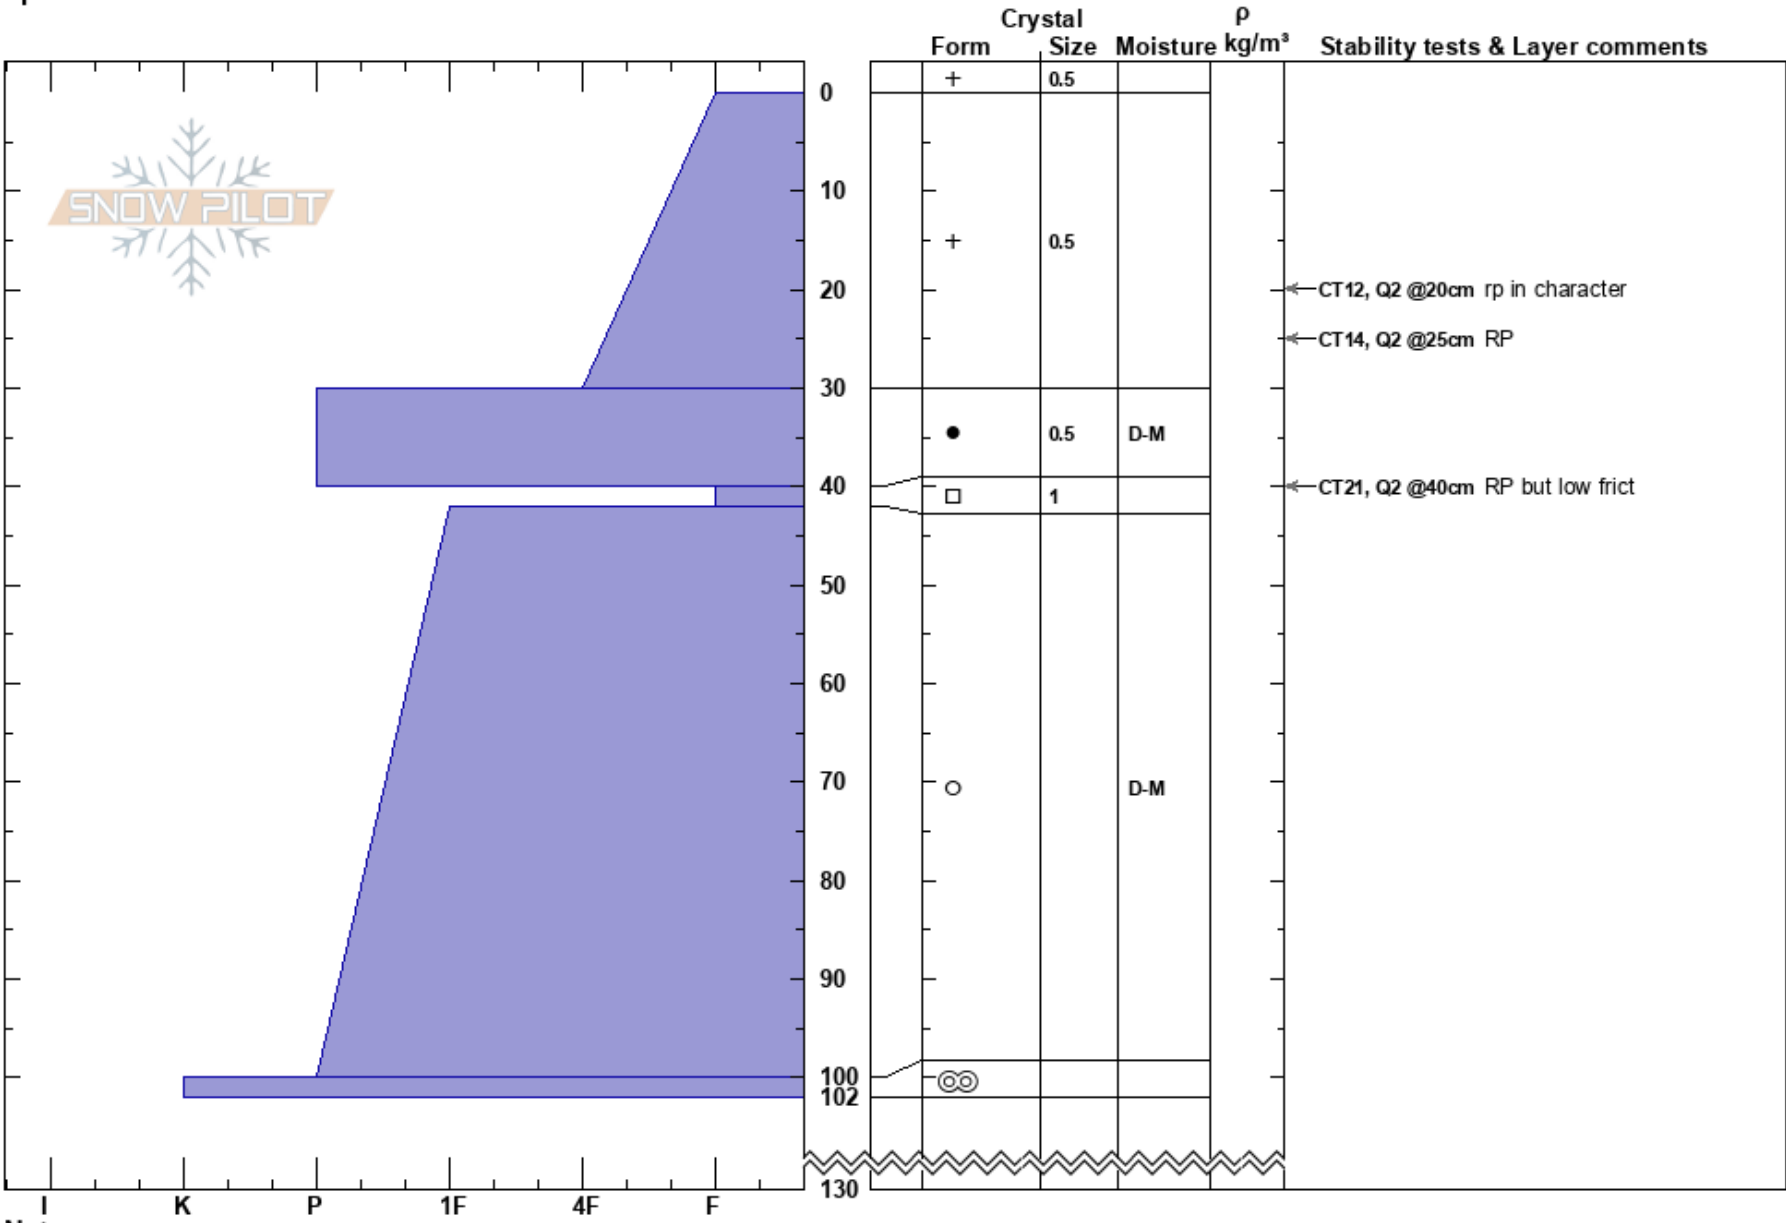

Fraser saddle
 Gamack Range
 New Zealand
Elevation: 1900 m
Aspect: S
Specifics:

Alpine Guides
 22/07/2020 - 14:00
Co-ord:
Slope Angle: 30°
Wind Loading:

Stability:
Air Temperature:
Sky Cover: FEW
Precipitation: NO
Wind:

HS: 130
PS: 15
Layer Notes:

Notes: