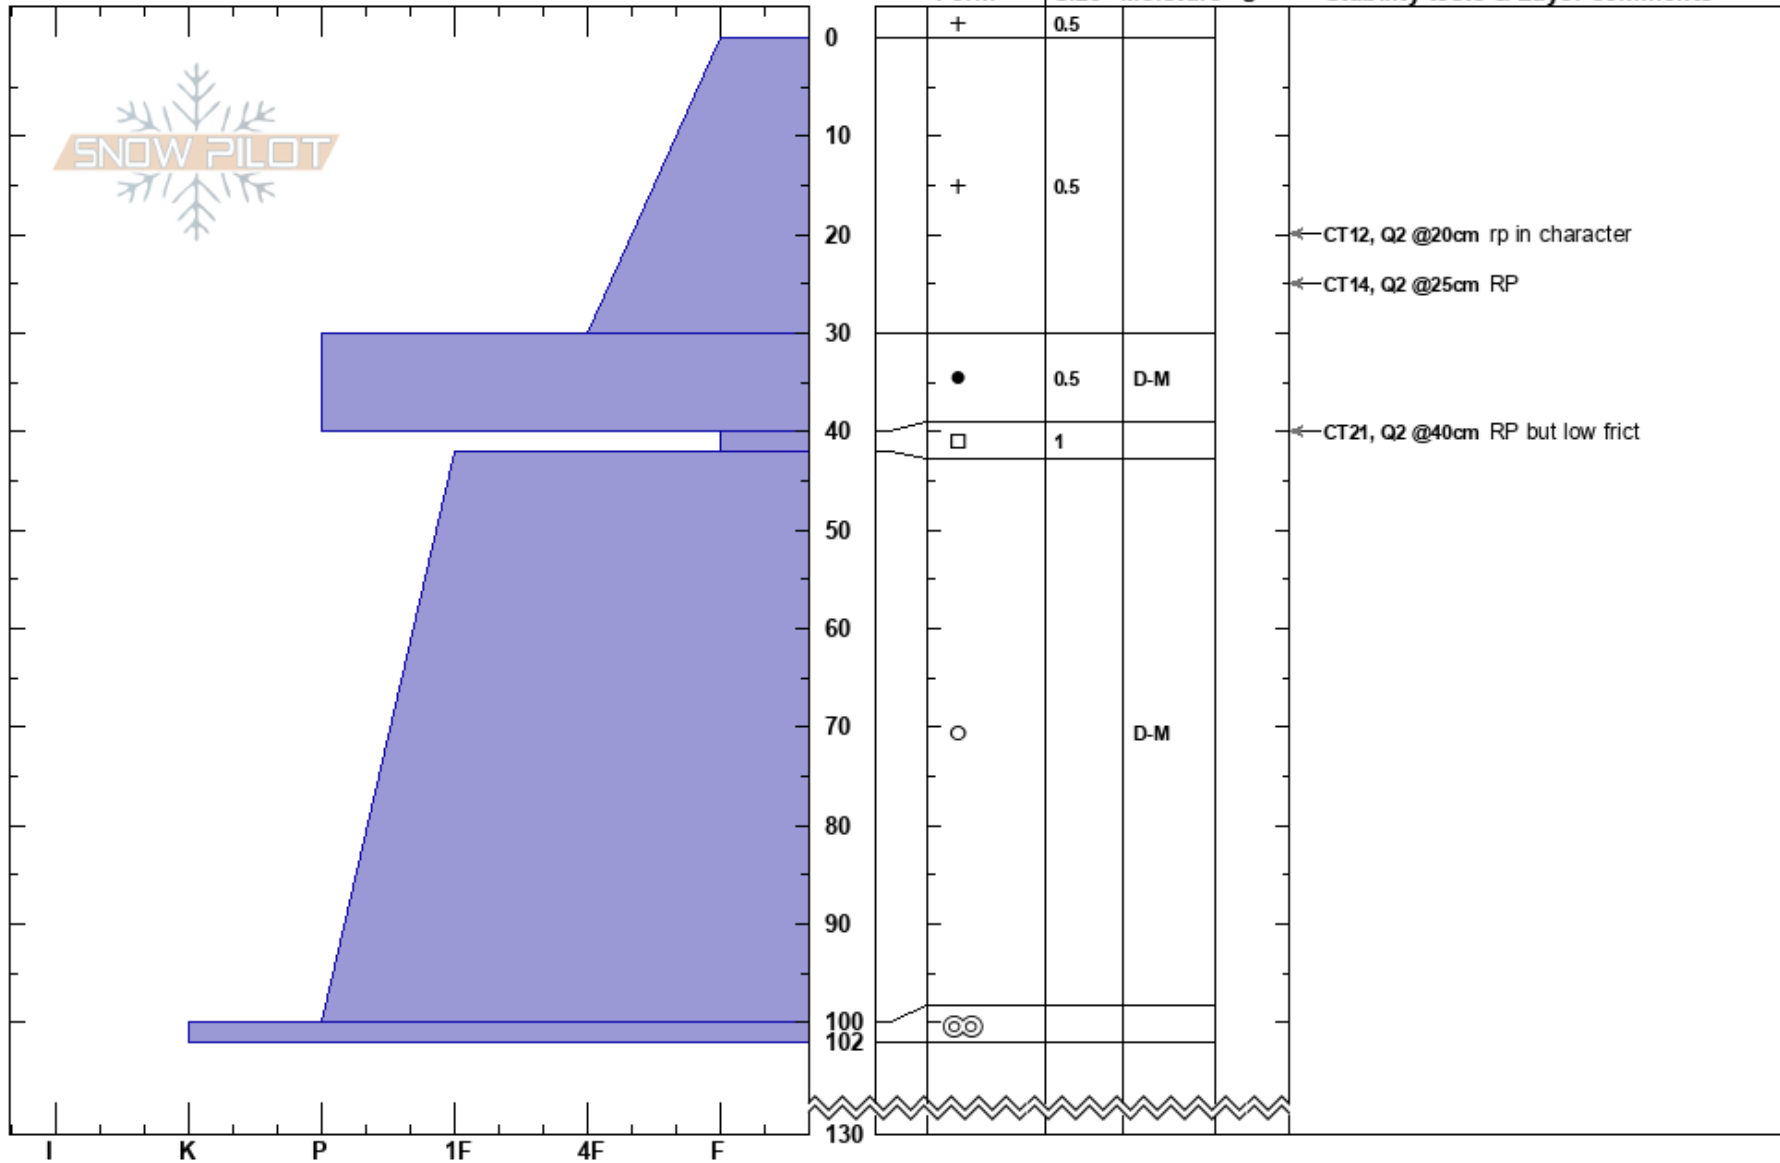

Fraser saddle  
 Gamack Range  
 New Zealand  
**Elevation:** 1900 m  
**Aspect:** S  
**Specifics:**

Alpine Guides  
 22/07/2020 - 14:00  
**Co-ord:**  
**Slope Angle:** 30°  
**Wind Loading:**

**Stability:**  
**Air Temperature:**  
**Sky Cover:** FEW  
**Precipitation:** NO  
**Wind:**

**HS:** 130  
**PS:** 15

**Layer Notes:**

**Notes:**