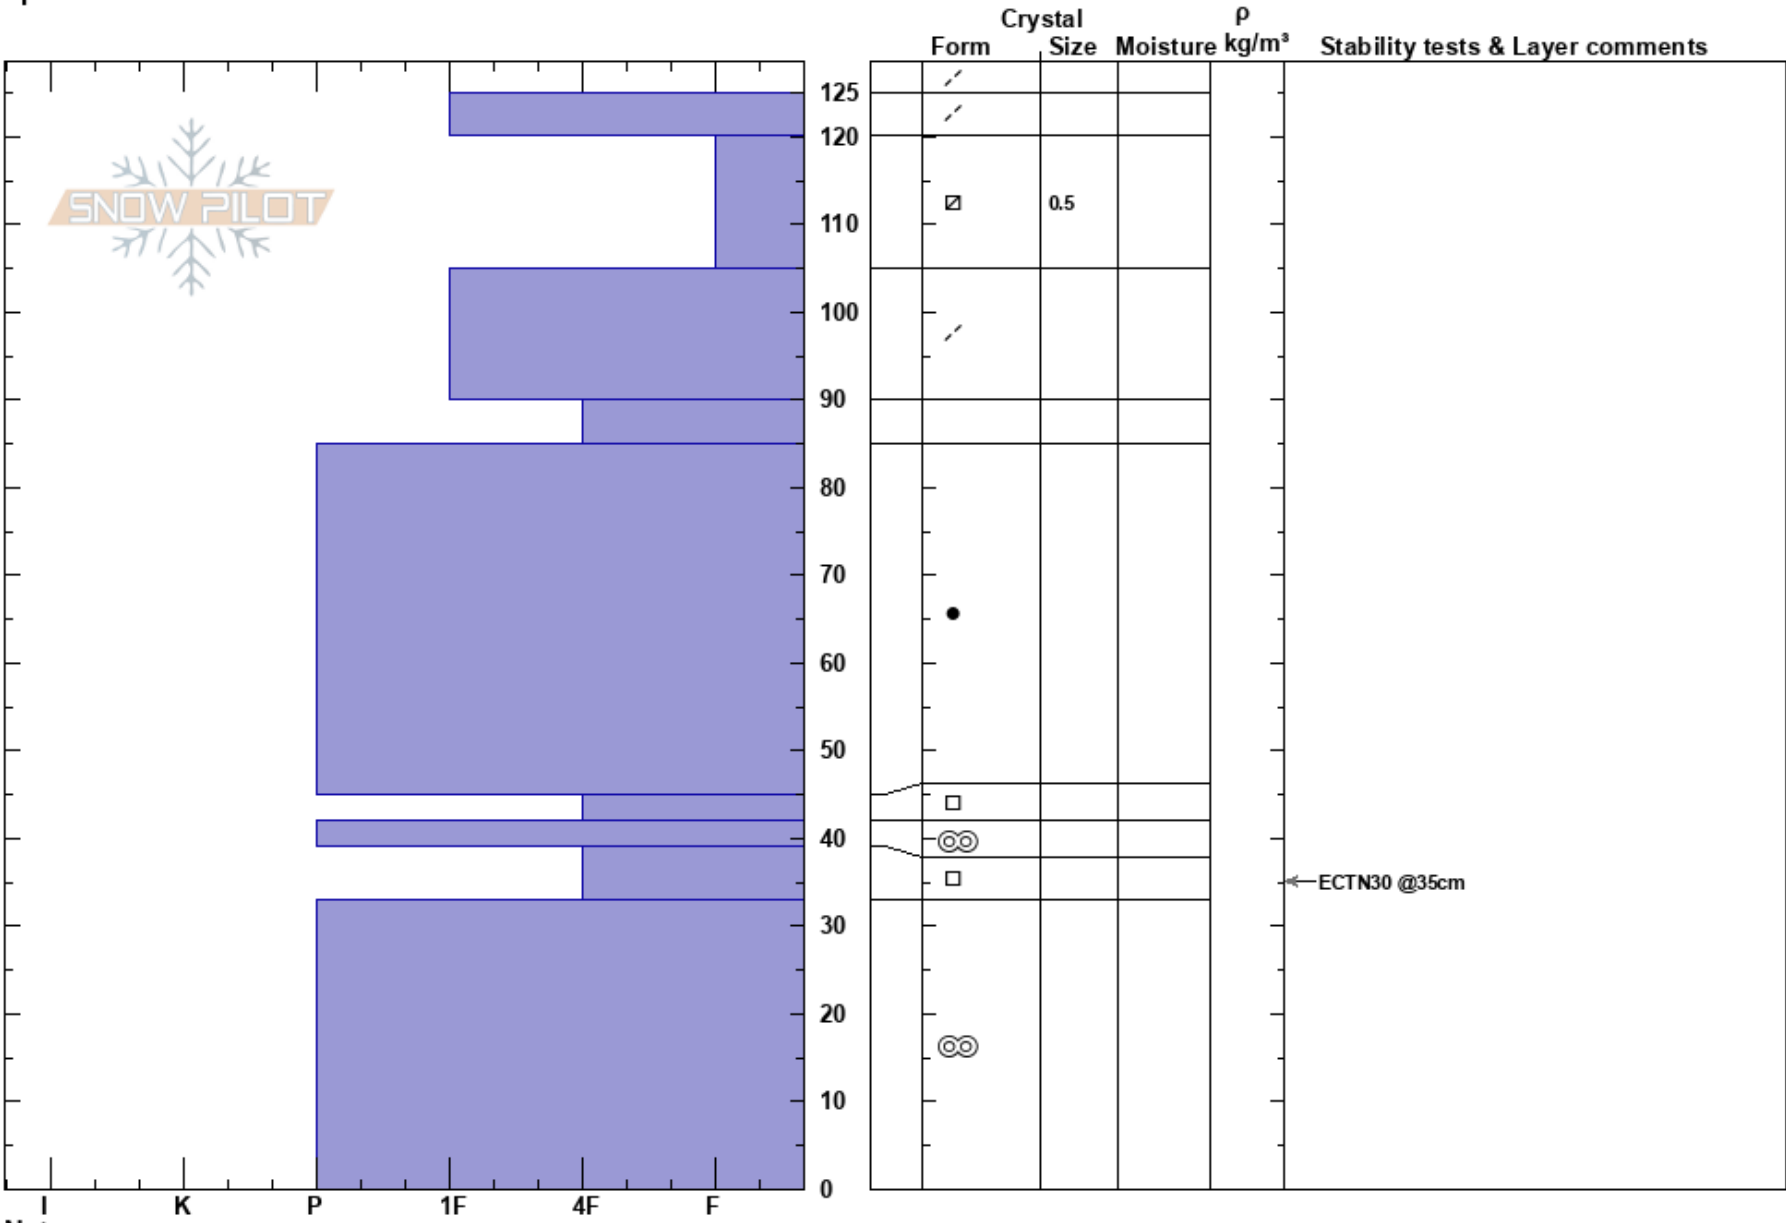

Keyhole Doolans
 Remarkables Range
 New Zealand
Elevation: 2000 m
Aspect: SE
Specifics:

Remarks Snow Safety
 16/07/2020 - 15:00
Co-ord:
Slope Angle: 35°
Wind Loading: previous

Stability:
Air Temperature:
Sky Cover: FEW
Precipitation: NO
Wind: S Light Breeze

HS:125
PF:20 39-33cm:Problematic layer

Notes: Lots of tracks near the pit