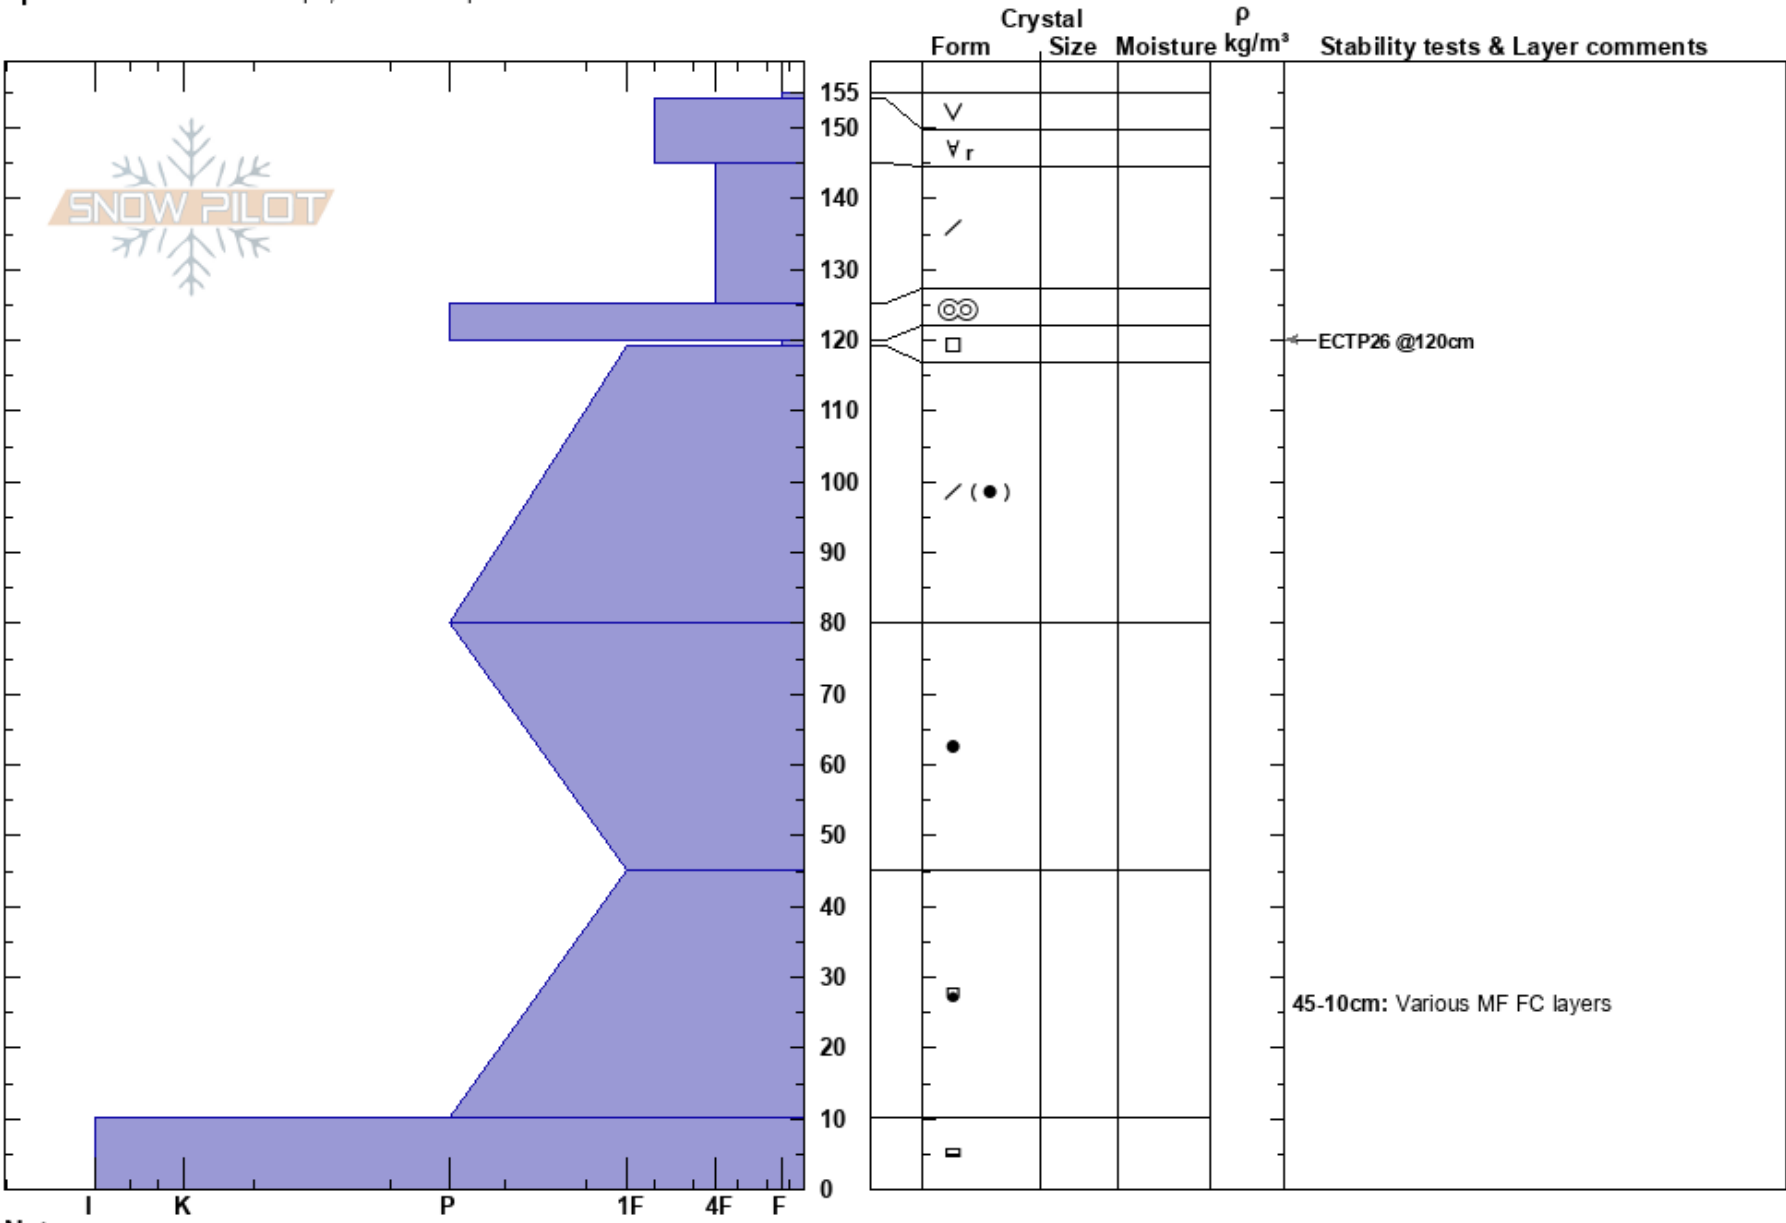

Doolans Keyhole
 Remarkables Range
 New Zealand
Elevation: 1908 m
Aspect: SE
Specifics: Ski tracks on slope; We skied slope

Harris Mountain
 15/07/2020 - 12:50
Co-ord: -45.06196N, 168.82671E
Slope Angle: 35°
Wind Loading:

Stability:
Air Temperature:
Sky Cover: FEW
Precipitation: NO
Wind: SE Light Breeze

HS: 155
Layer Notes:
 120-119cm: Problematic layer
 45-10cm: Various MF FC layers

Notes: Andy Salek