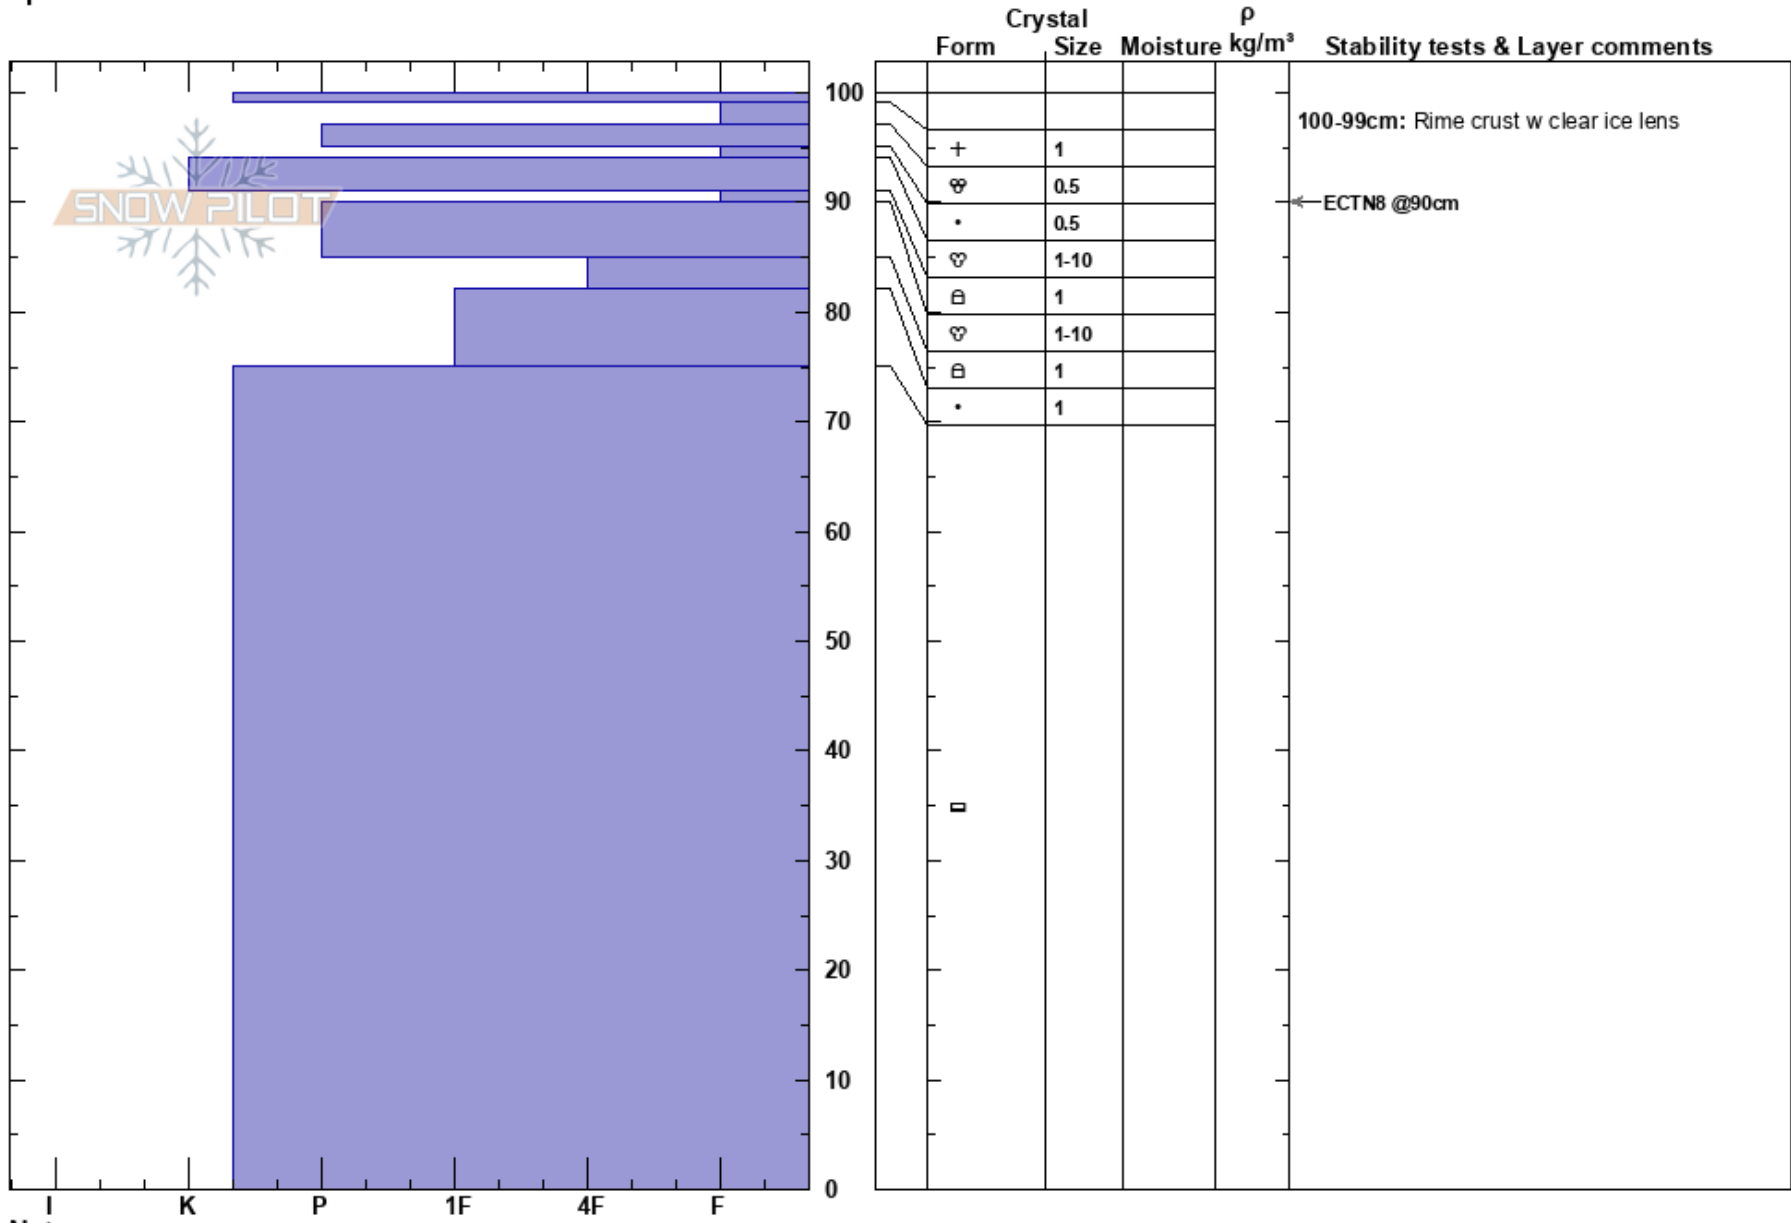

Bluff zone 2
 Craigieburn Range
 New Zealand
 Elevation: 1761 m
 Aspect: 125°
 Specifics:

Porters Snow Safety
 15/07/2020 - 12:30
 Co-ord: -43.26603N, 171.63677E
 Slope Angle: 39°
 Wind Loading:

Stability:
 Air Temperature: -3.9°C
 Sky Cover: X
 Precipitation: S-1
 Wind: SE Light Breeze

HS:100
 PF:20
 PS:5
 Layer Notes:
 100-99cm: Rime crust w clear ice lens
 91-90cm: Problematic layer

Notes: Rime crust, over PP is fragile.