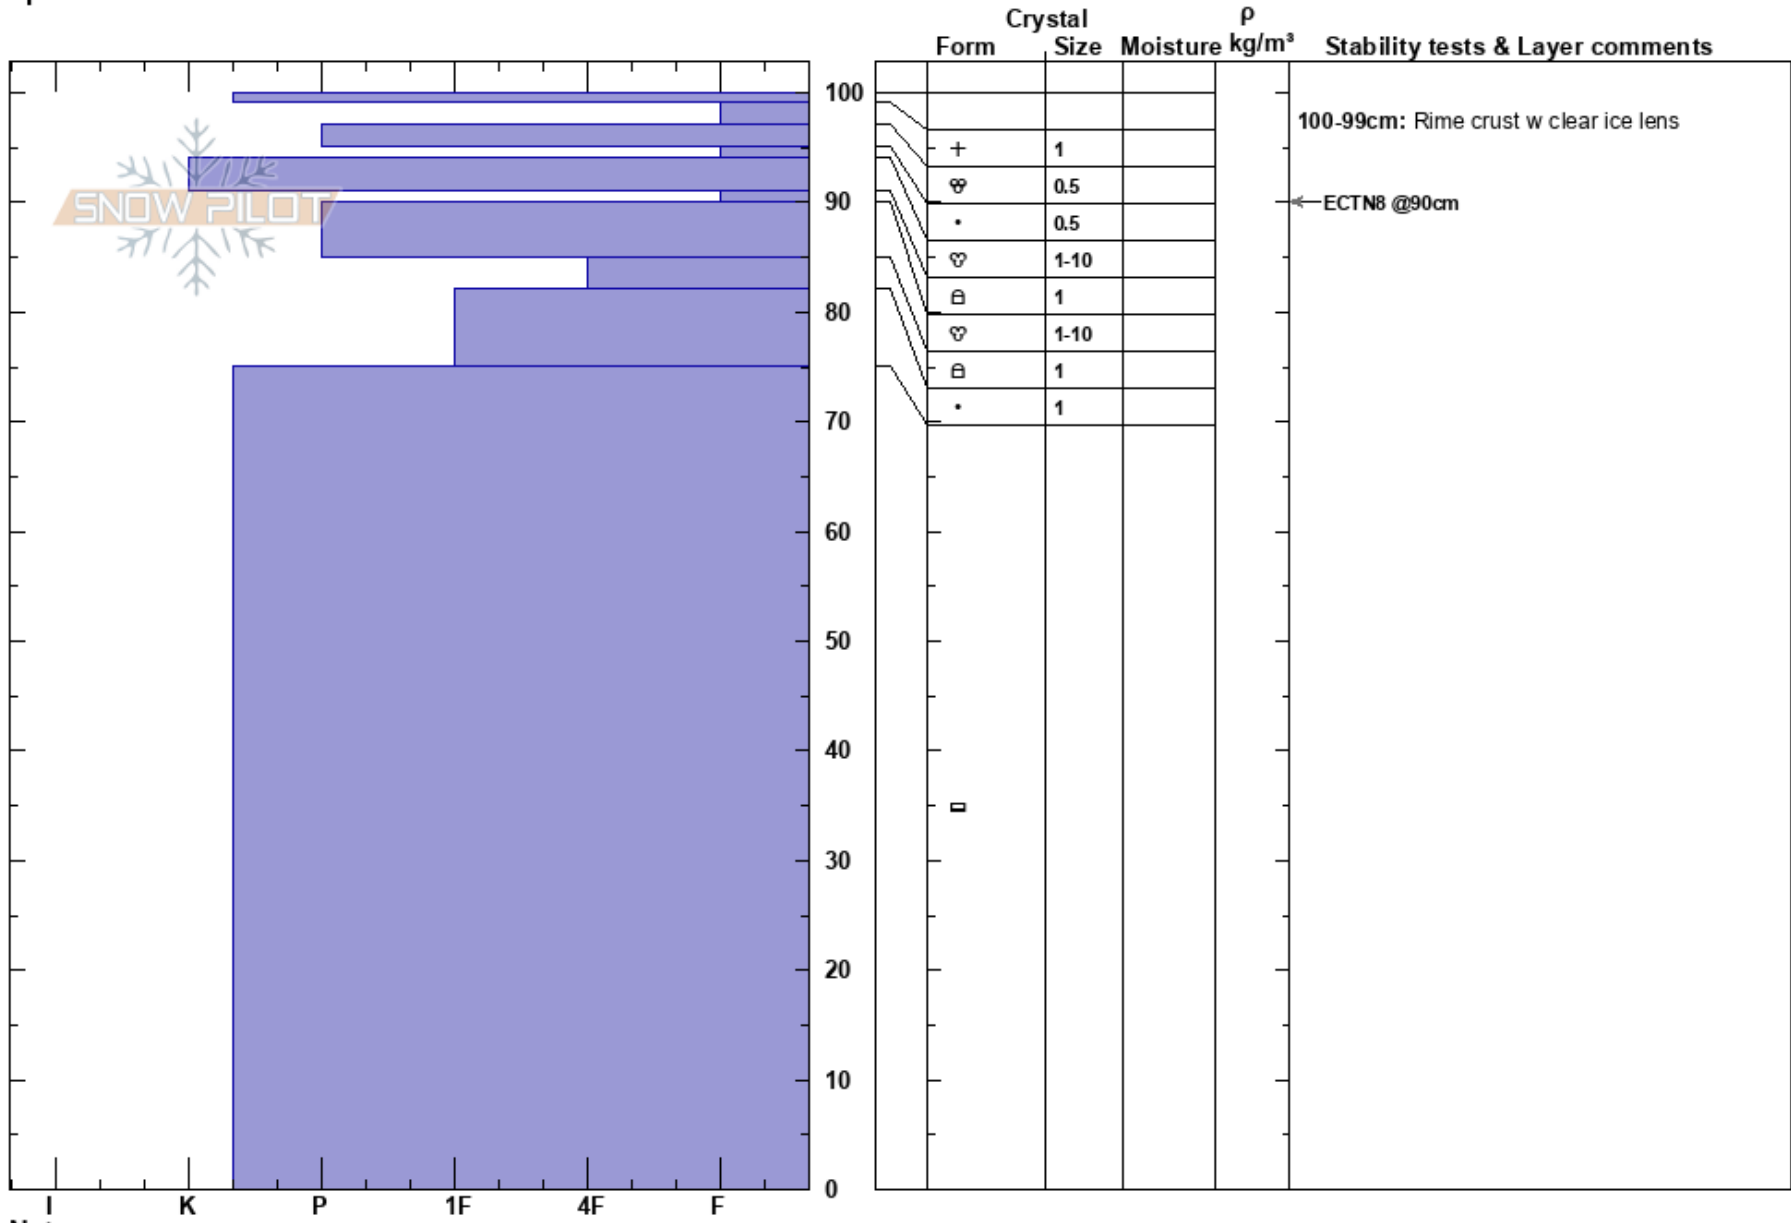

Bluff zone 2
 Craigieburn Range
 New Zealand
Elevation: 1761 m
Aspect: 125°
Specifics:

Porters Snow Safety
 15/07/2020 - 12:30
Co-ord: -43.26603N, 171.63677E
Slope Angle: 39°
Wind Loading:

Stability:
Air Temperature: -3.9°C
Sky Cover: X
Precipitation: S-1
Wind: SE Light Breeze

HS:100
PF:20
PS: 5
Layer Notes:
 100-99cm: Rime crust w clear ice lens
 91-90cm: Problematic layer

Notes: Rime crust, over PP is fragile.