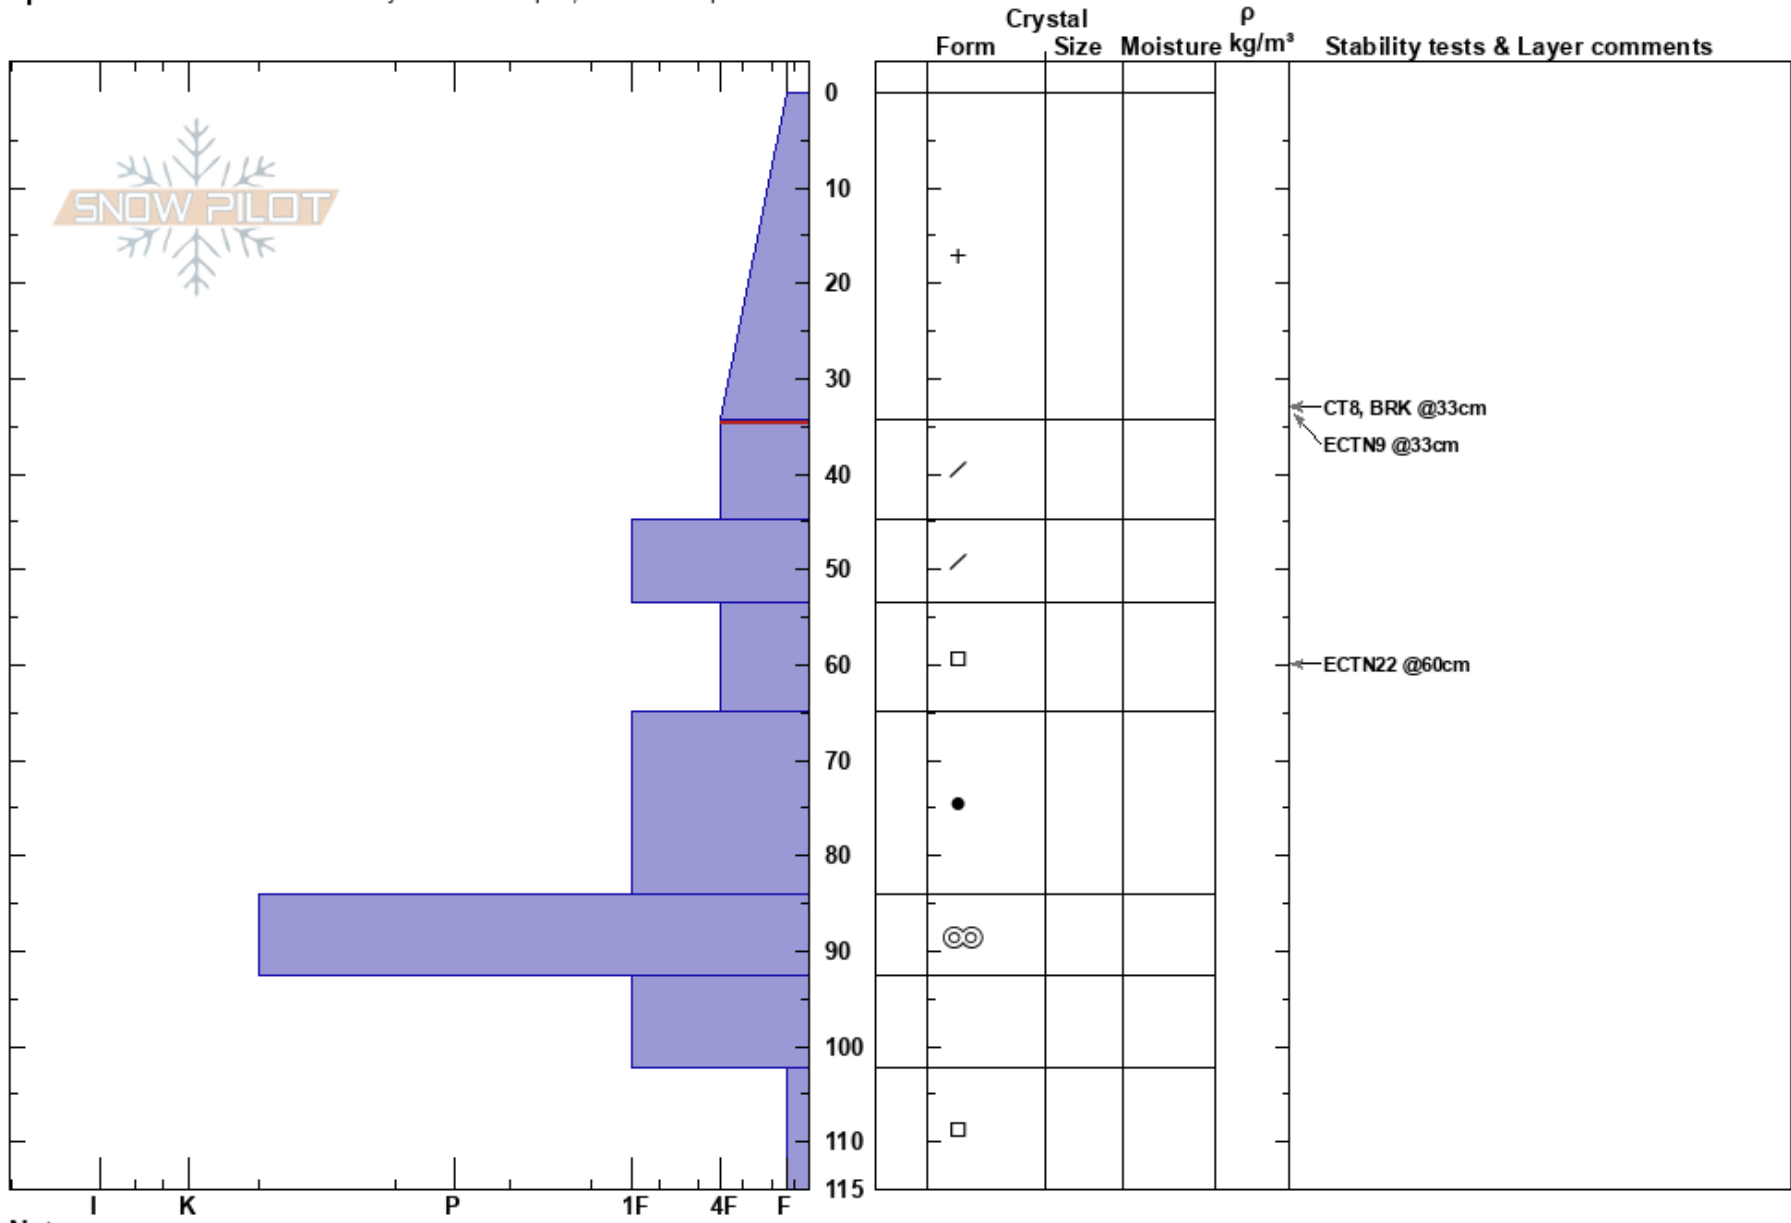

Piccolo  
 Richardsons  
 New Zealand  
**Elevation:** 1848 m  
**Aspect:** 180°  
**Specifics:** Recent avalanche activity on similar slopes; We skied slope

Harris Mountain  
 14/07/2020 - 13:00  
**Co-ord:** -44.61109N, 168.60014E  
**Slope Angle:** 25°  
**Wind Loading:** previous

**Stability:** Fair  
**Air Temperature:** 4°C  
**Sky Cover:** CLR  
**Precipitation:** NO  
**Wind:** Calm  
**HS:** 115  
**PF:** 60 34.4-44.8cm: Problematic layer  
**PS:** 35

Notes: