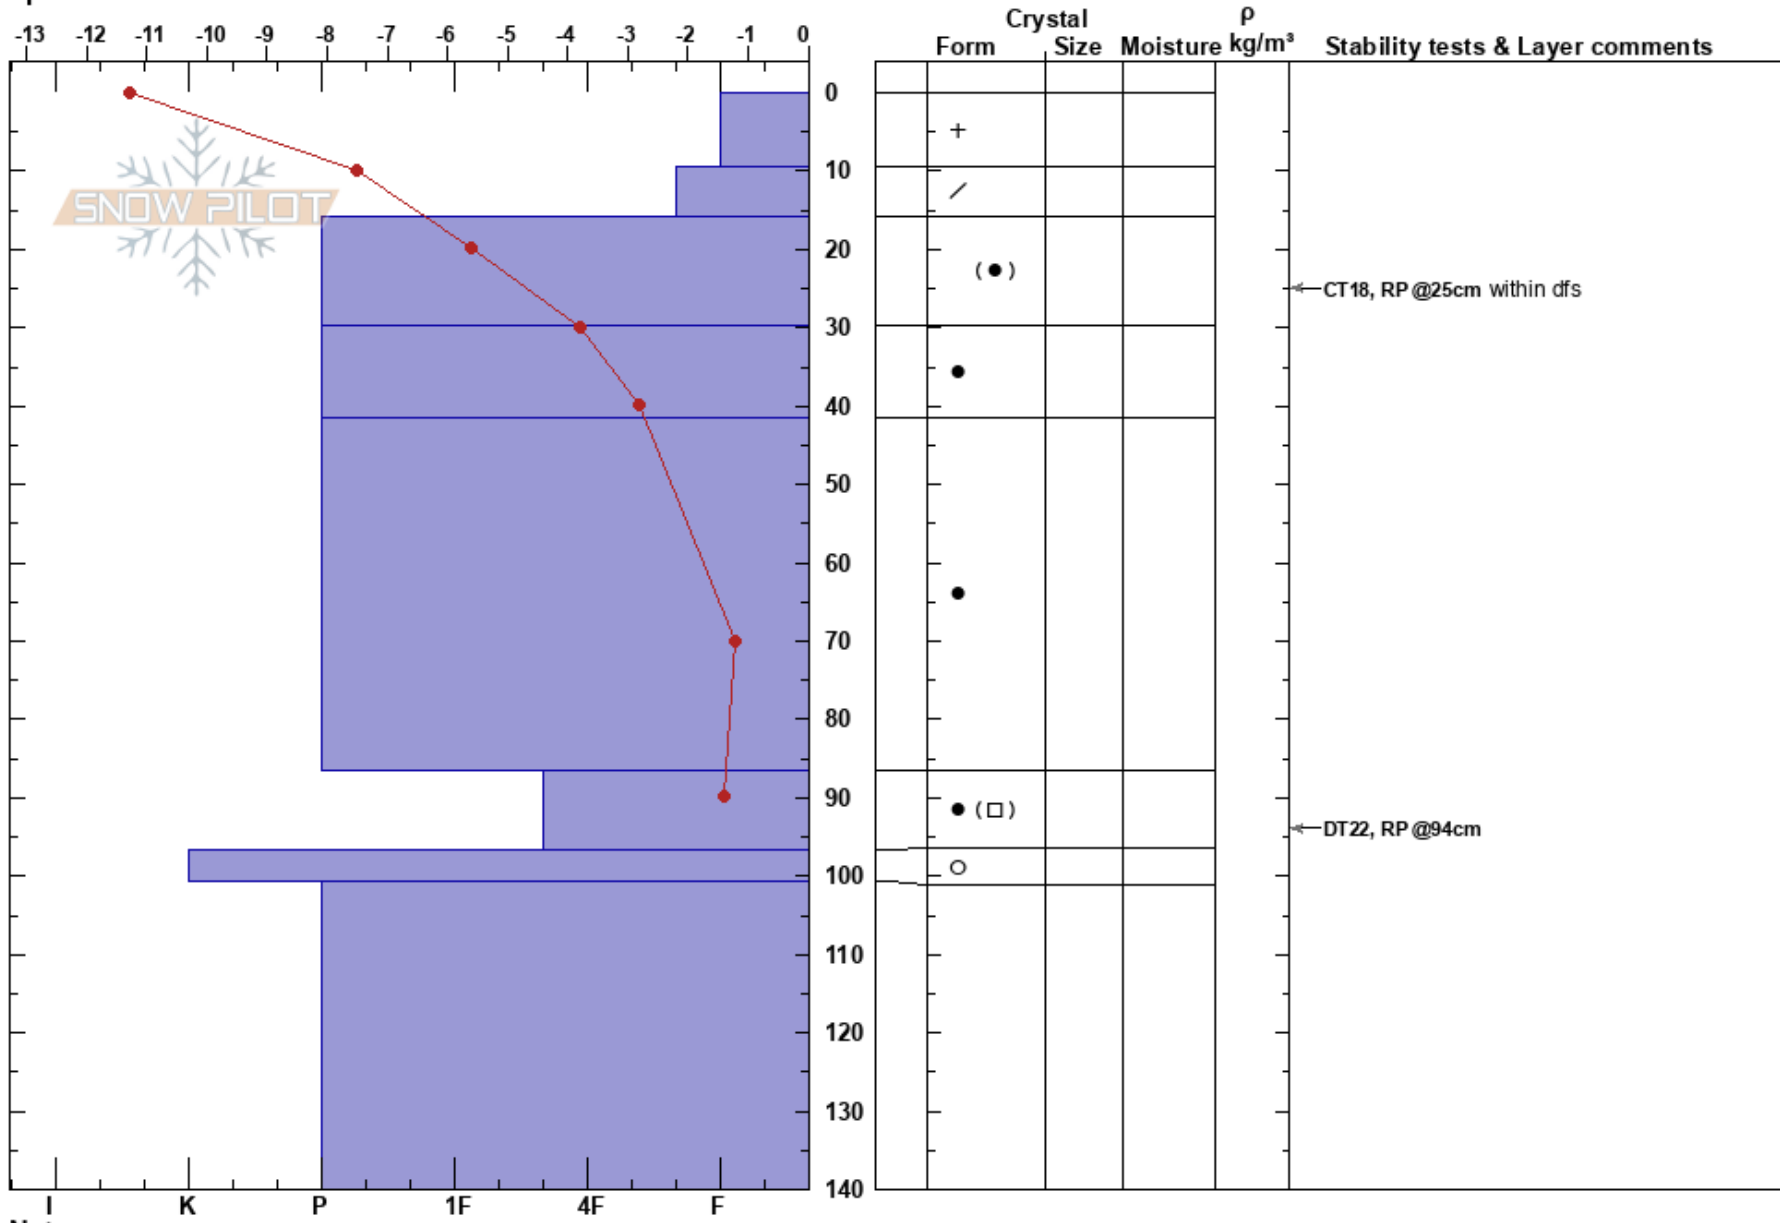

Black Peak
 Central Harris
 New Zealand
 Elevation: 2050 m
 Aspect: S
 Specifics:

Snow Safety
 14/07/2020 - 14:00
 Co-ord:
 Slope Angle: 25°
 Wind Loading: previous

Stability:
 Air Temperature: 2°C
 Sky Cover: CLR
 Precipitation: NO
 Wind: S Light Breeze

HS:140
 PF:25
 PS:20

Layer Notes:

Notes: