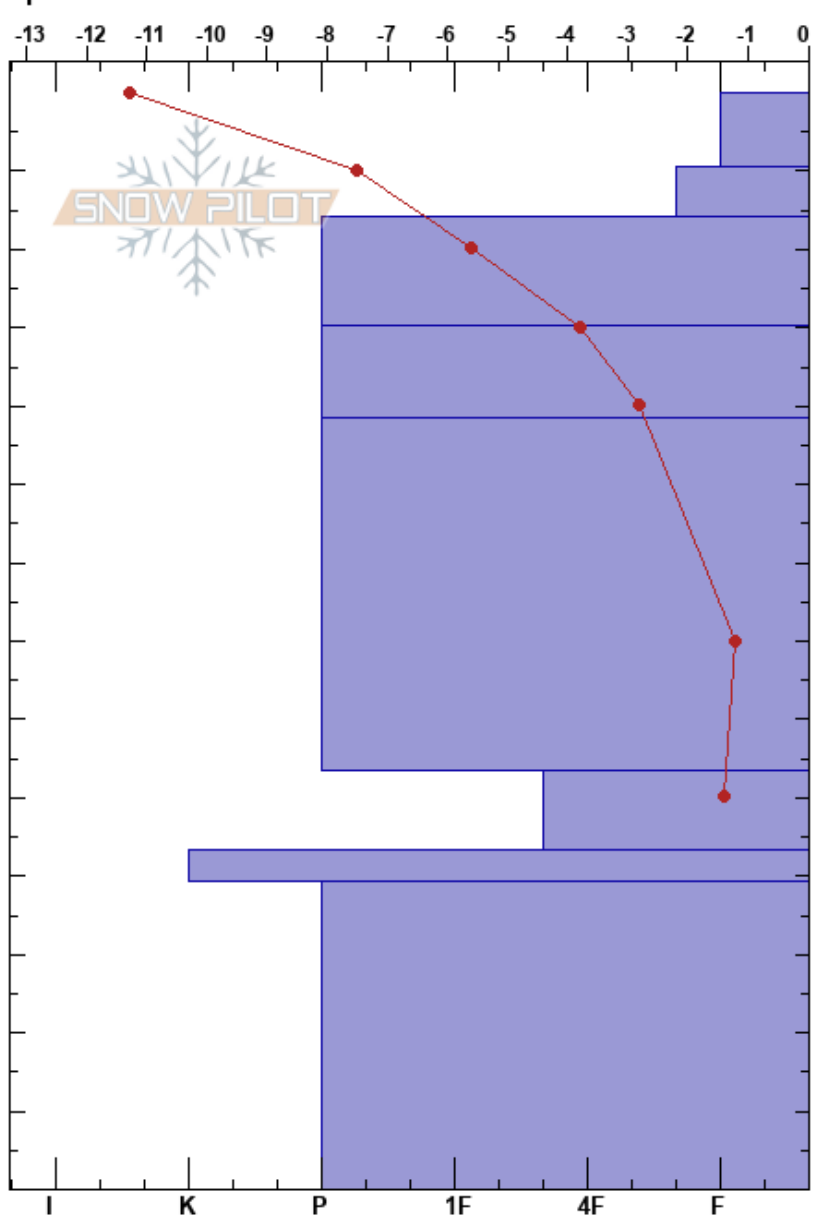

Black Peak
 Central Harris
 New Zealand
 Elevation: 2050 m
 Aspect: S
 Specifics:

Snow Safety
 14/07/2020 - 14:00
 Co-ord:
 Slope Angle: 25°
 Wind Loading: previous

Stability:
 Air Temperature: 2°C
 Sky Cover: CLR
 Precipitation: NO
 Wind: S Light Breeze

HS:140
 PF:25
 PS:20

Layer Notes:

Form	Crystal Size	Moisture	ρ kg/m ³	Stability tests & Layer comments
+				
/				
(•)				← CT18, RP @25cm within dfs
•				
•				
• (□)				← DT22, RP @94cm
○				

Notes:

I K P 1F 4F F