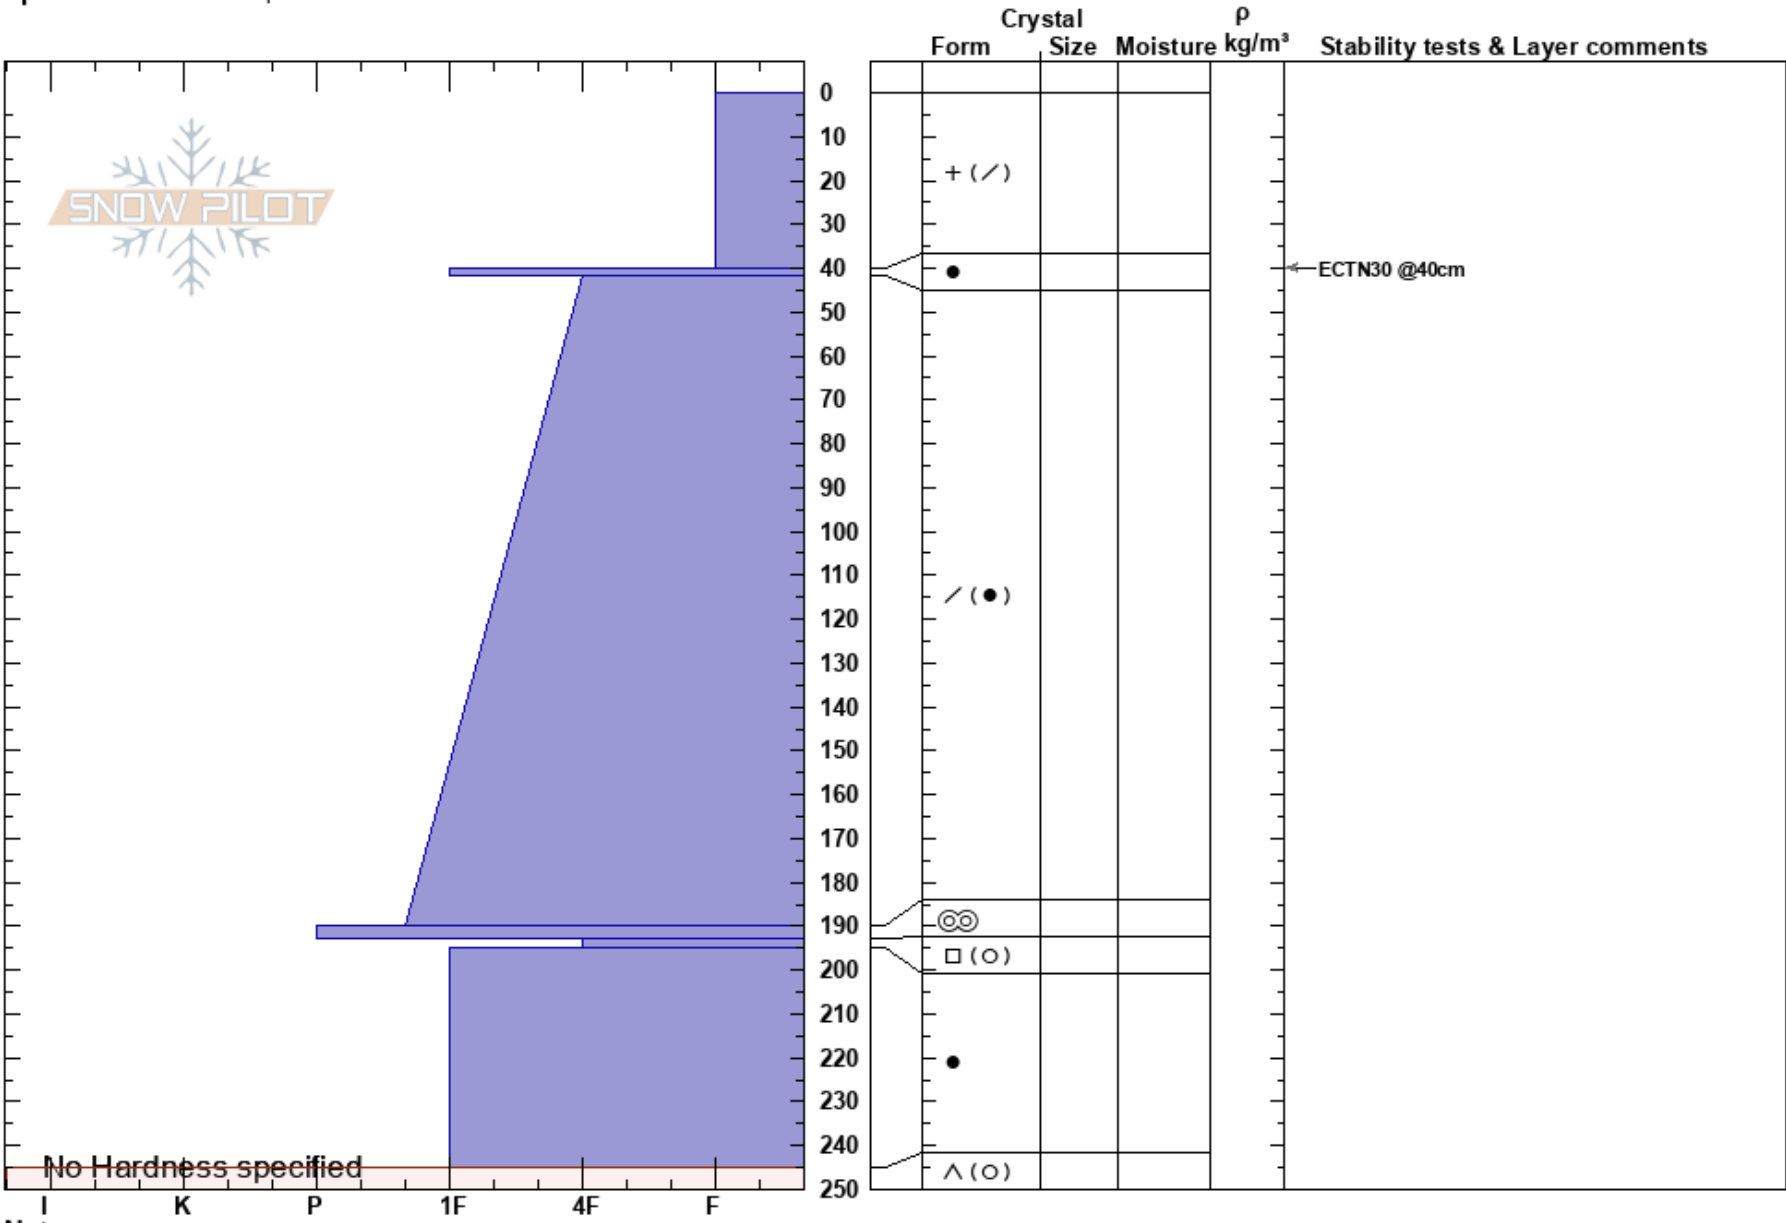

Jollie Poacher D McK
 Gamack Range
 New Zealand
 Elevation: 2100 m
 Aspect: S
 Specifics: We skied slope

Alpine Guides
 13/07/2020 - 11:45
 Co-ord:
 Slope Angle: 35°
 Wind Loading: previous

Stability:
 Air Temperature: -2°C
 Sky Cover: FEW
 Precipitation: NO
 Wind: SW Light Breeze

HS:250
 PF:40
 PS:20
 193-195cm:Problematic layer

No Hardness specified

Notes: Mid slope