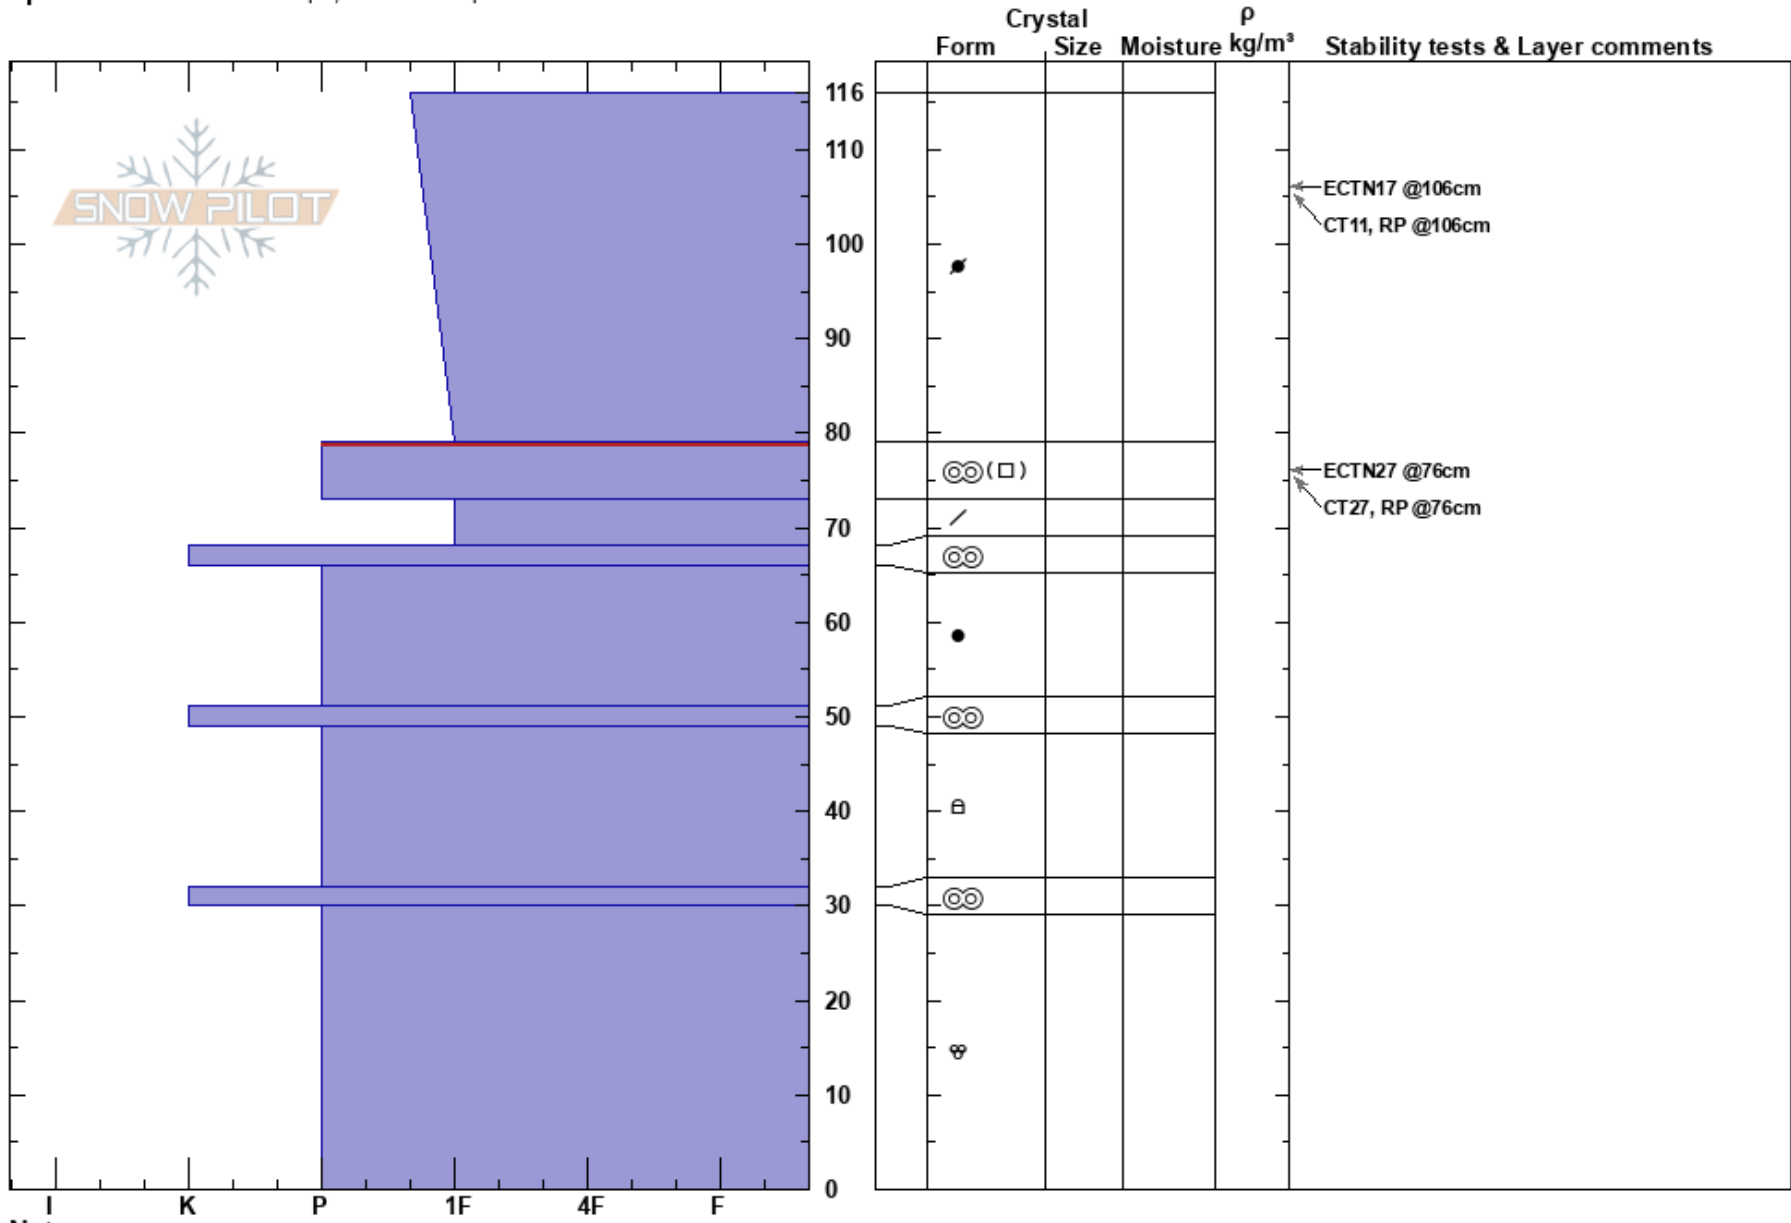

BB5 Hugo Cribbin
 Coronet Peak 11/07/2020 - 11:00
 New Zealand
Elevation: 1550 m
Aspect: SE
Specifics: Ski tracks on slope; We skied slope

Stability:
Air Temperature: HS:116
Sky Cover: SCT
Precipitation: NO
Wind: NW Moderate
PF:40 79-73cm:Problematic layer