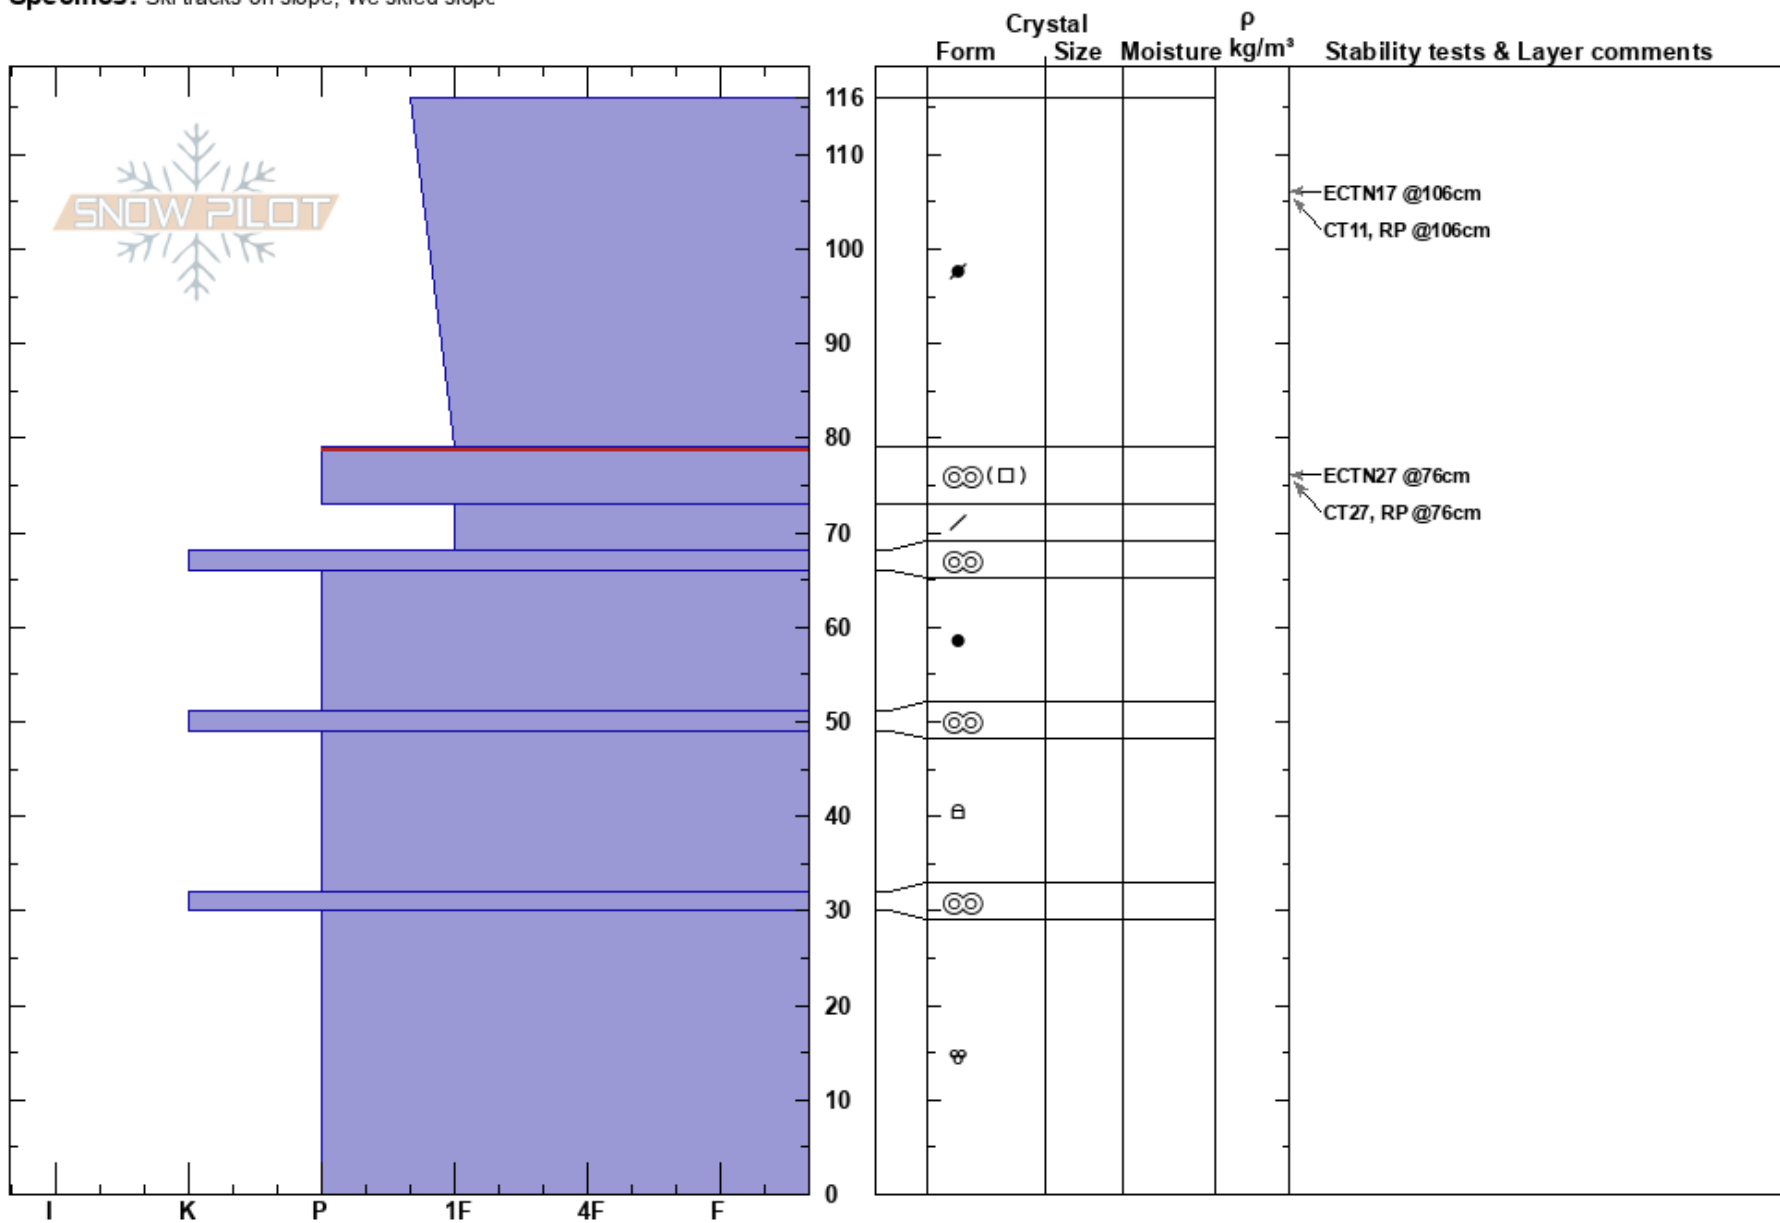

BB5 Hugo Cribbin
 Coronet Peak 11/07/2020 - 11:00
 New Zealand
Elevation: 1550 m
Aspect: SE
Specifics: Ski tracks on slope; We skied slope

Stability:
Air Temperature: HS:116
Sky Cover: SCT
Precipitation: NO
Wind: NW Moderate
PF:40 79-73cm:Problematic layer