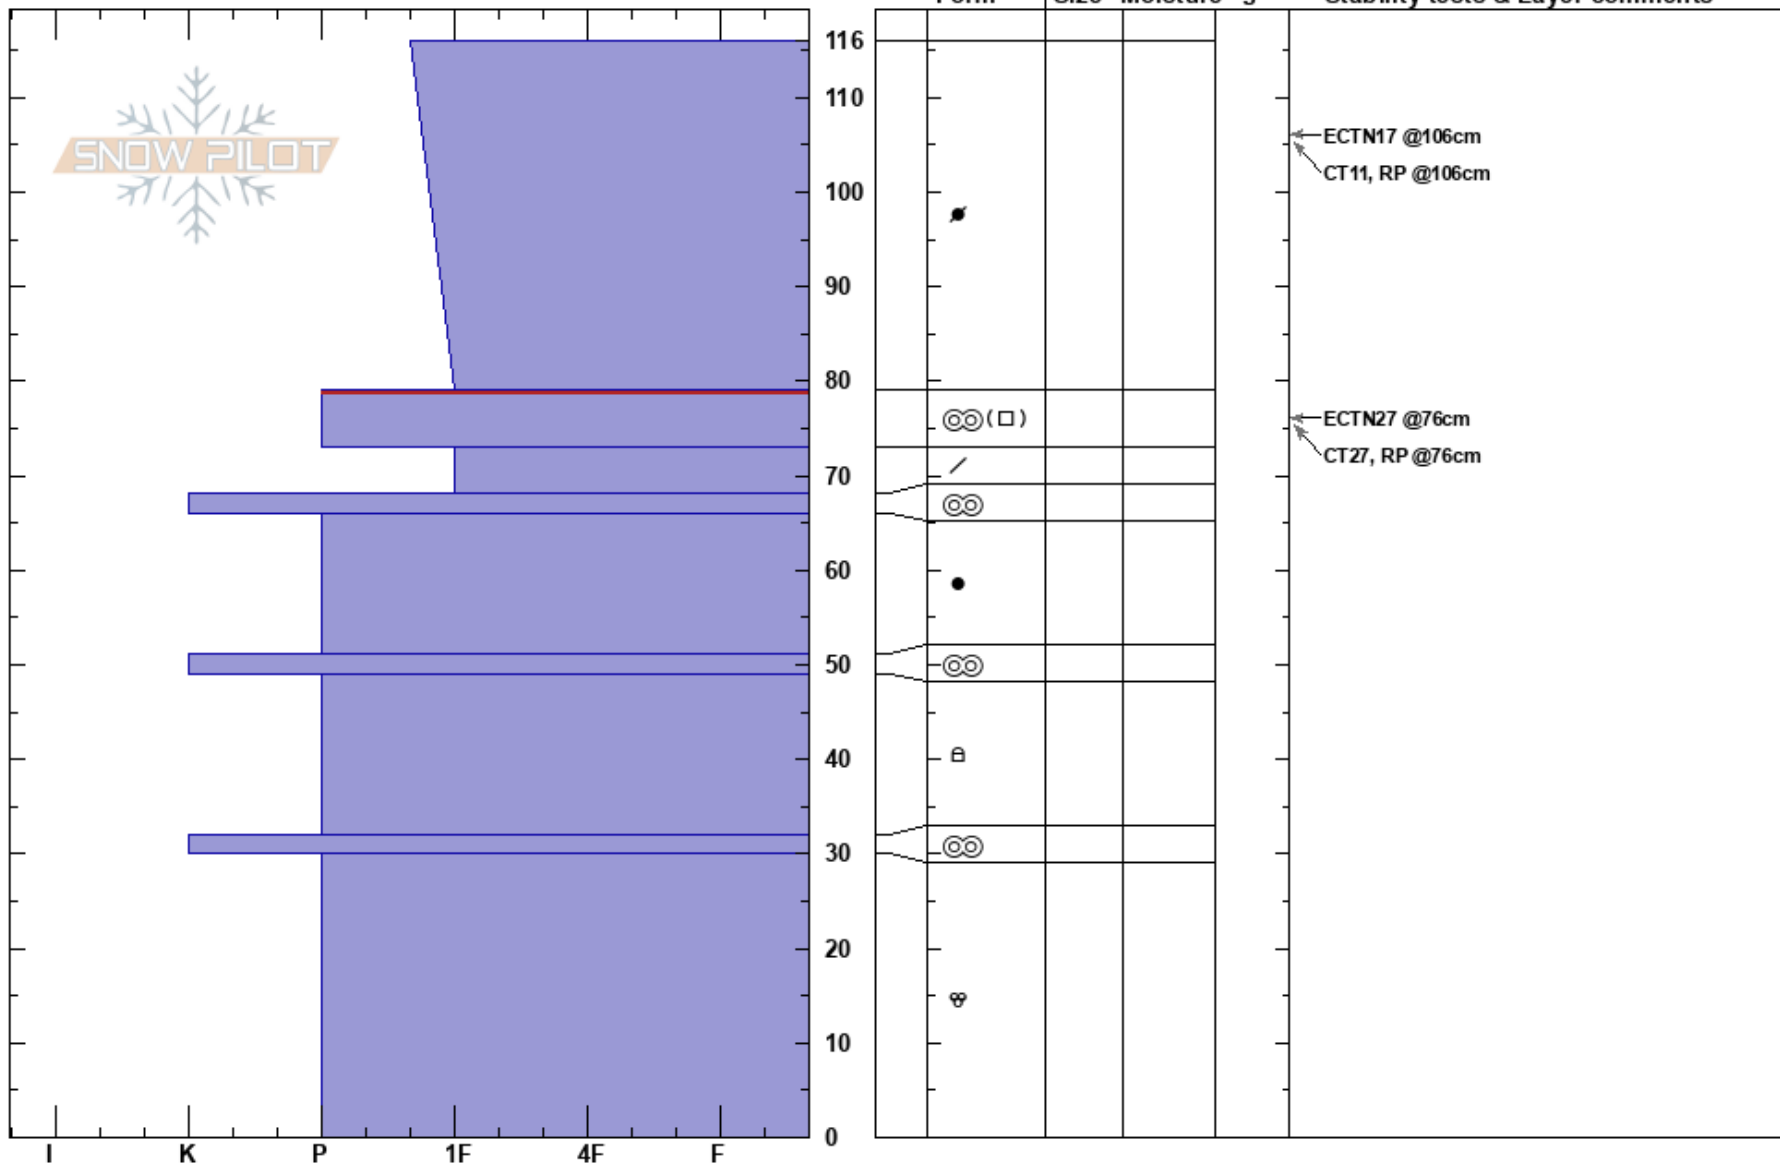

BB5 Hugo Cribbin  
 Coronet Peak 11/07/2020 - 11:00  
 New Zealand  
**Elevation:** 1550 m  
**Aspect:** SE  
**Specifics:** Ski tracks on slope; We skied slope

**Stability:** HS:116  
**Air Temperature:** PF:40 79-73cm:Problematic layer  
**Sky Cover:** SCT  
**Precipitation:** NO  
**Wind:** NW Moderate