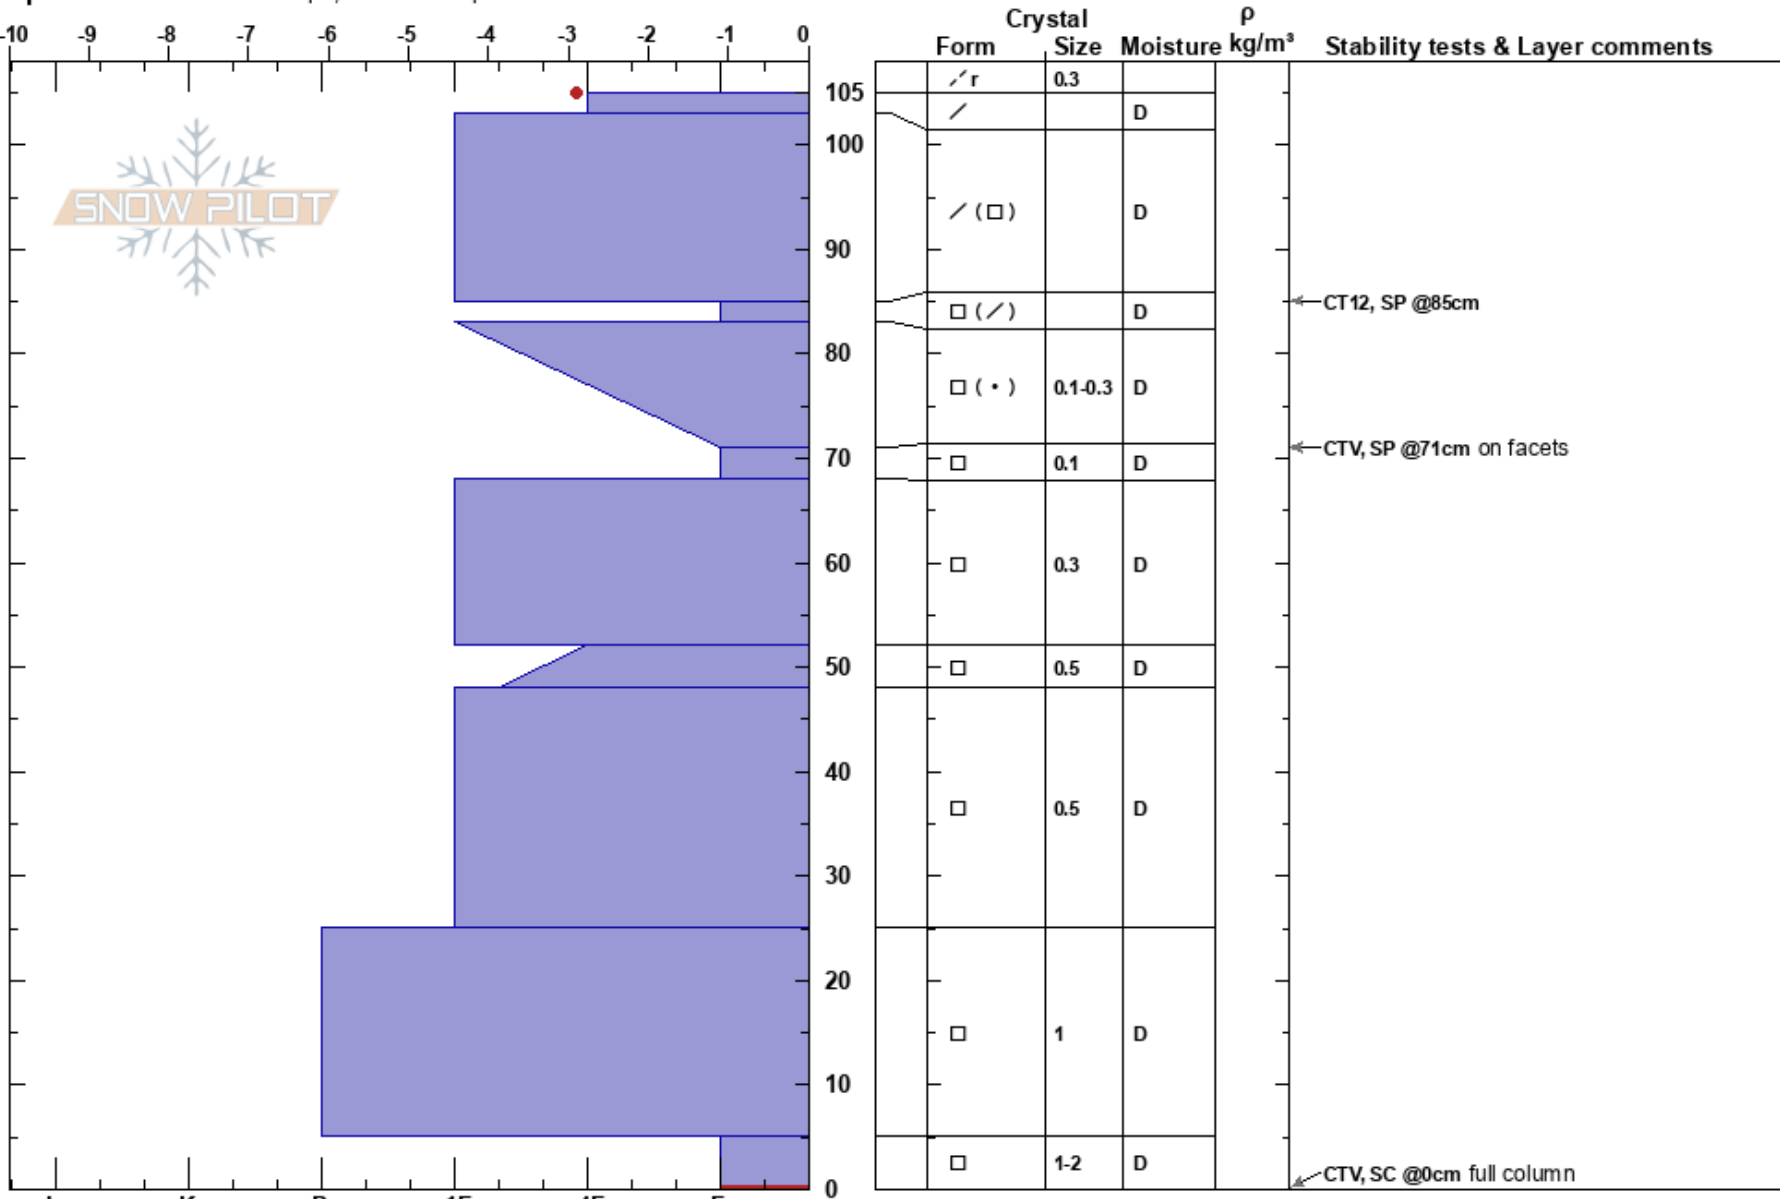

Mt. Cardrona - 1
 Cardrona
 New Zealand
 Elevation: 1680 m
 Aspect: E

Steve Schreiber
 10/07/2020 - 14:30
 Co-ord: -44.86341S, 168.95428E
 Slope Angle: 22°
 Wind Loading: previous

Stability: Good
 Air Temperature: -3°C
 Sky Cover: CLR
 Precipitation: NO
 Wind: Calm

HS:105
 PF:10 5-0cm:Problematic layer
 PS:5

Specifics: Ski tracks on slope; We skied slope

Notes: First profile of season. Storm cycle from 6-9 July left 55cms with significant wind loading