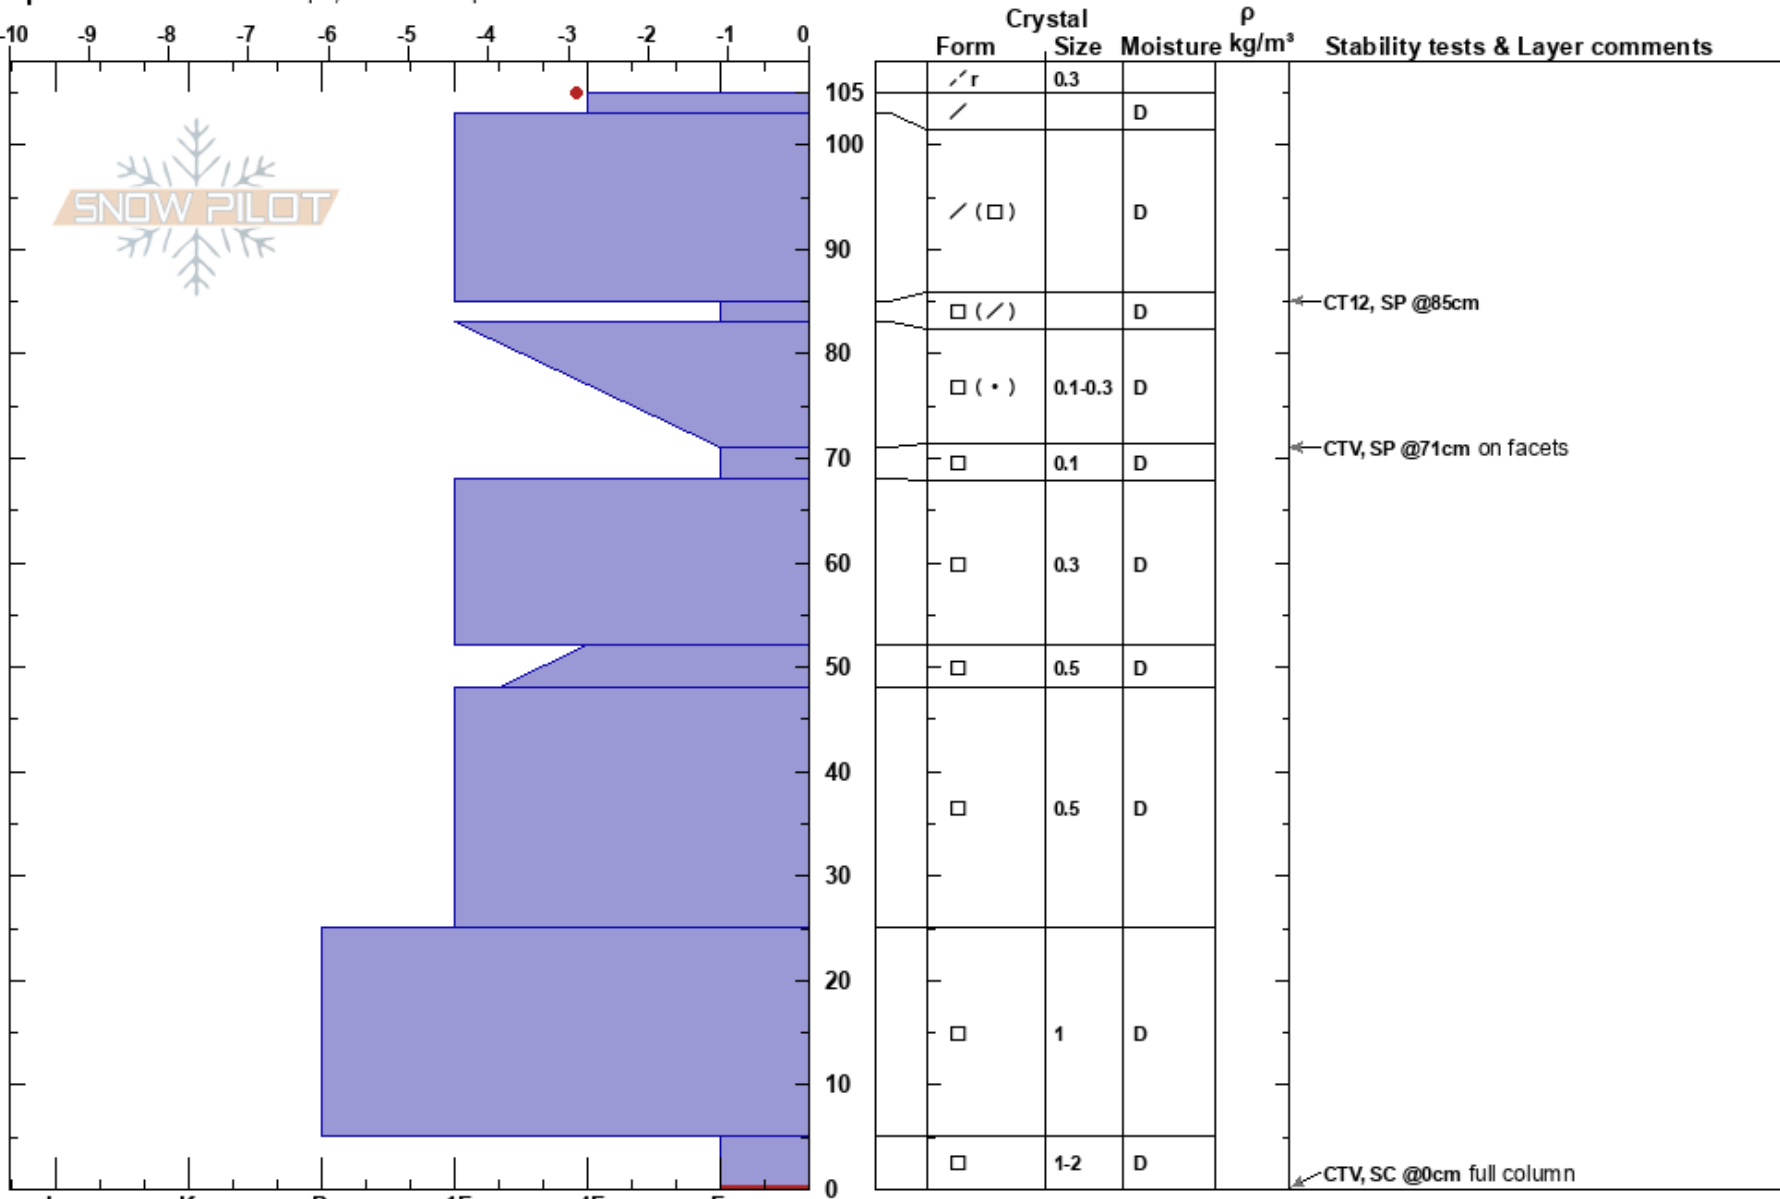

Mt. Cardrona - 1
 Cardrona
 New Zealand
 Elevation: 1680 m
 Aspect: E

Steve Schreiber
 10/07/2020 - 14:30
 Co-ord: -44.86341S, 168.95428E
 Slope Angle: 22°
 Wind Loading: previous

Stability: Good
 Air Temperature: -3°C
 Sky Cover: CLR
 Precipitation: NO
 Wind: Calm

HS: 105
 PF: 10
 PS: 5
 5-0cm: Problematic layer

Specifics: Ski tracks on slope; We skied slope

Notes: First profile of season. Storm cycle from 6-9 July left 55cms with significant wind loading