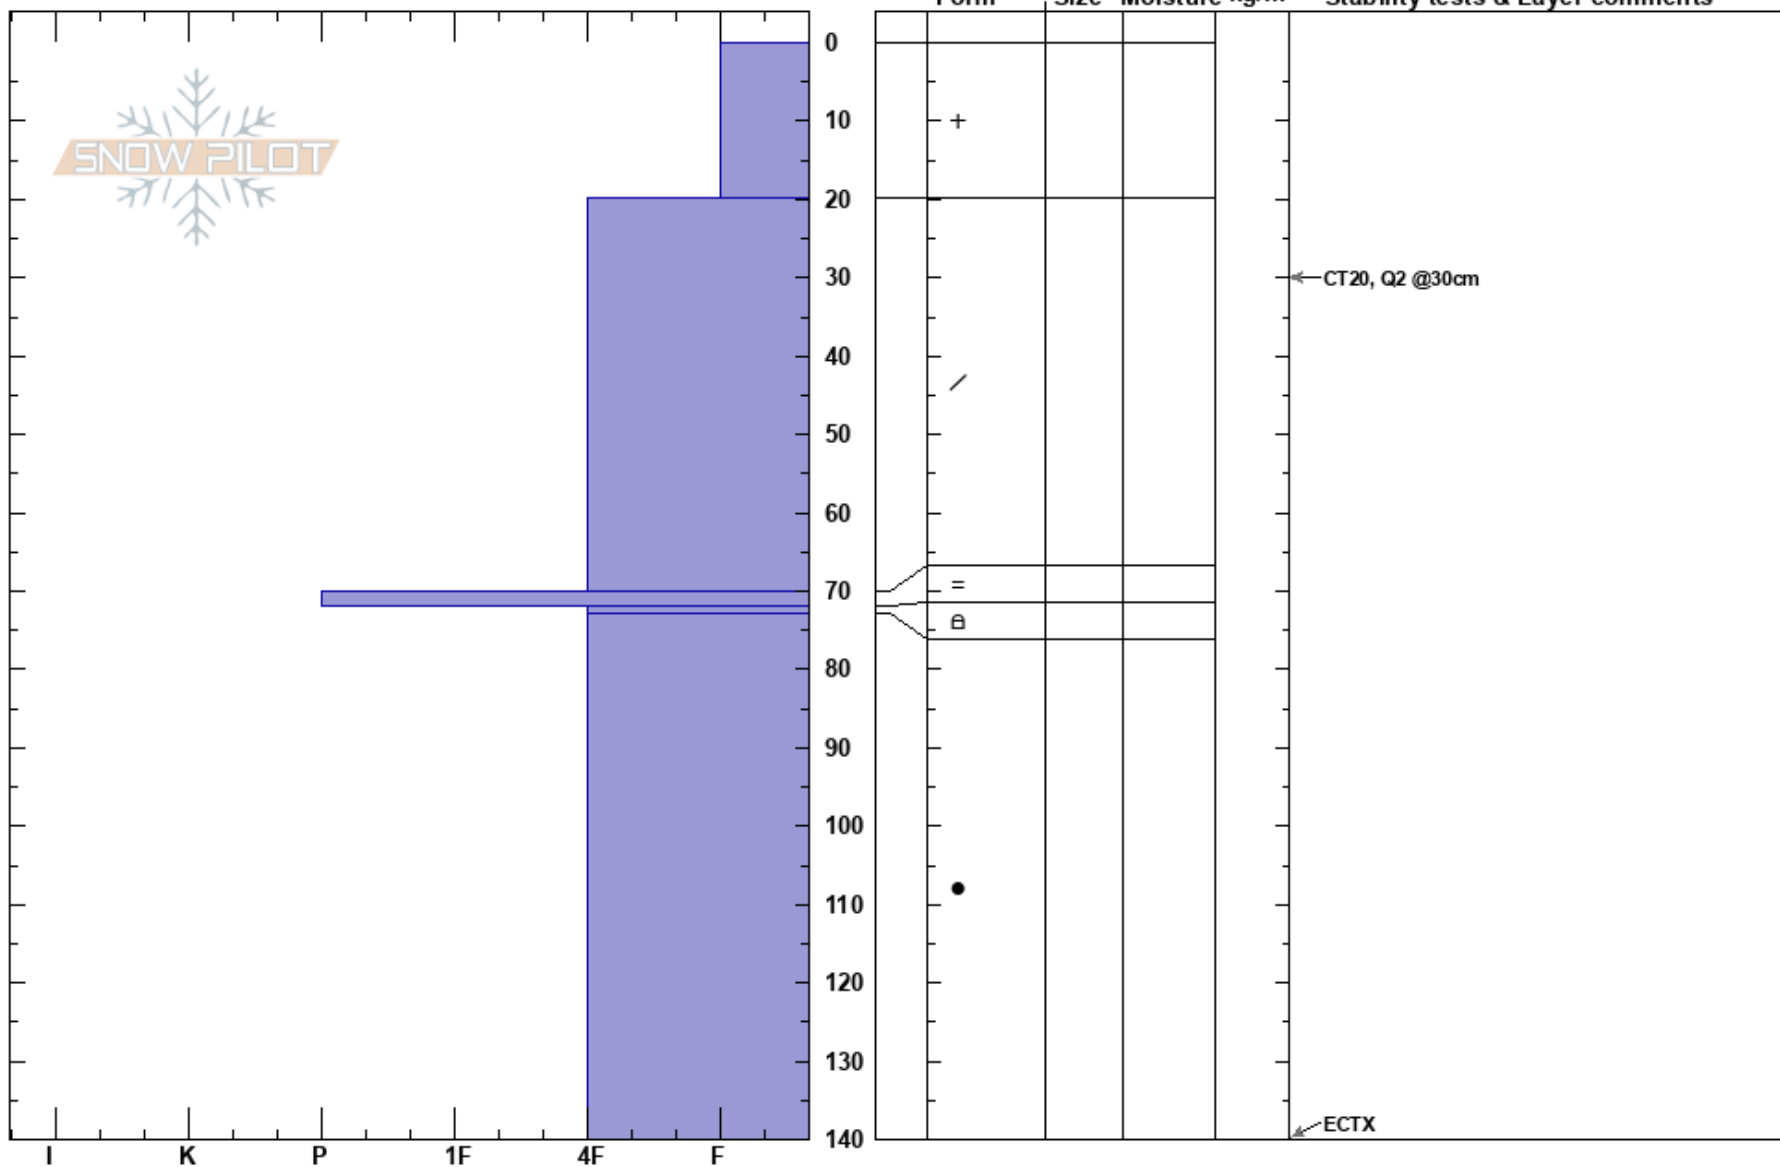

Madonna
 Burnett range
 New Zealand
Elevation:
Aspect:
Specifics:

Alpine Guides
 10/07/2020 - 11:00
Co-ord:
Slope Angle:
Wind Loading:

Stability:
Air Temperature: HS:140
 72-73cm:Problematic layer
Sky Cover:
Precipitation:
Wind: