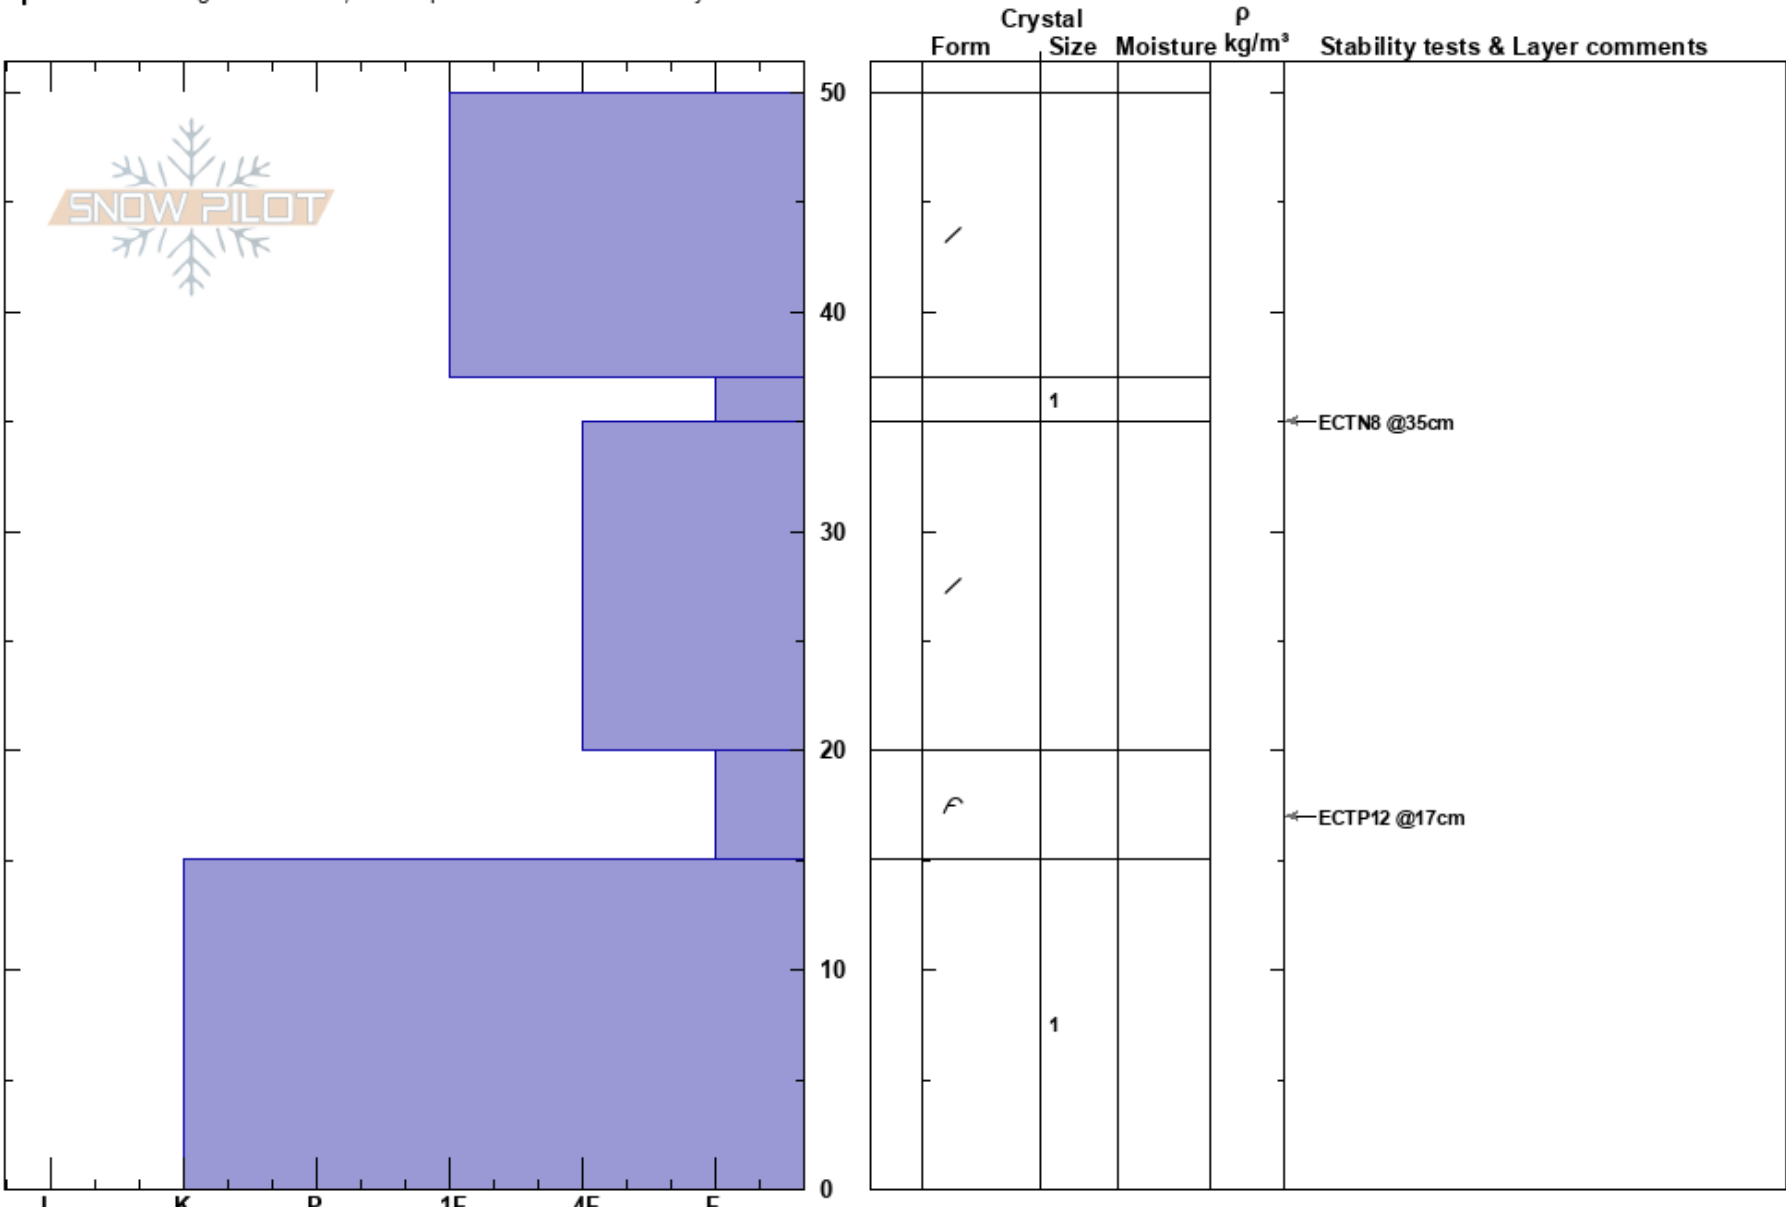

Big Mama Zn 3  
 Porters Snow Safety  
 Craigieburn Range  
 New Zealand  
 Elevation: 0 m  
 Aspect: 45°  
 Co-ord:  
 Slope Angle: 38°  
 Wind Loading: yes  
 Specifics: Pit dug in a Ski Area; Pit is representative of backcountry

Stability:  
 Air Temperature: -8°C  
 Sky Cover: BKN  
 Precipitation: S-1  
 Wind: SW Moderate  
 HS:50  
 PF:20  
 PS: 10  
 20-15cm: Problematic layer

Notes: Hasty Pit, post Xe control above.