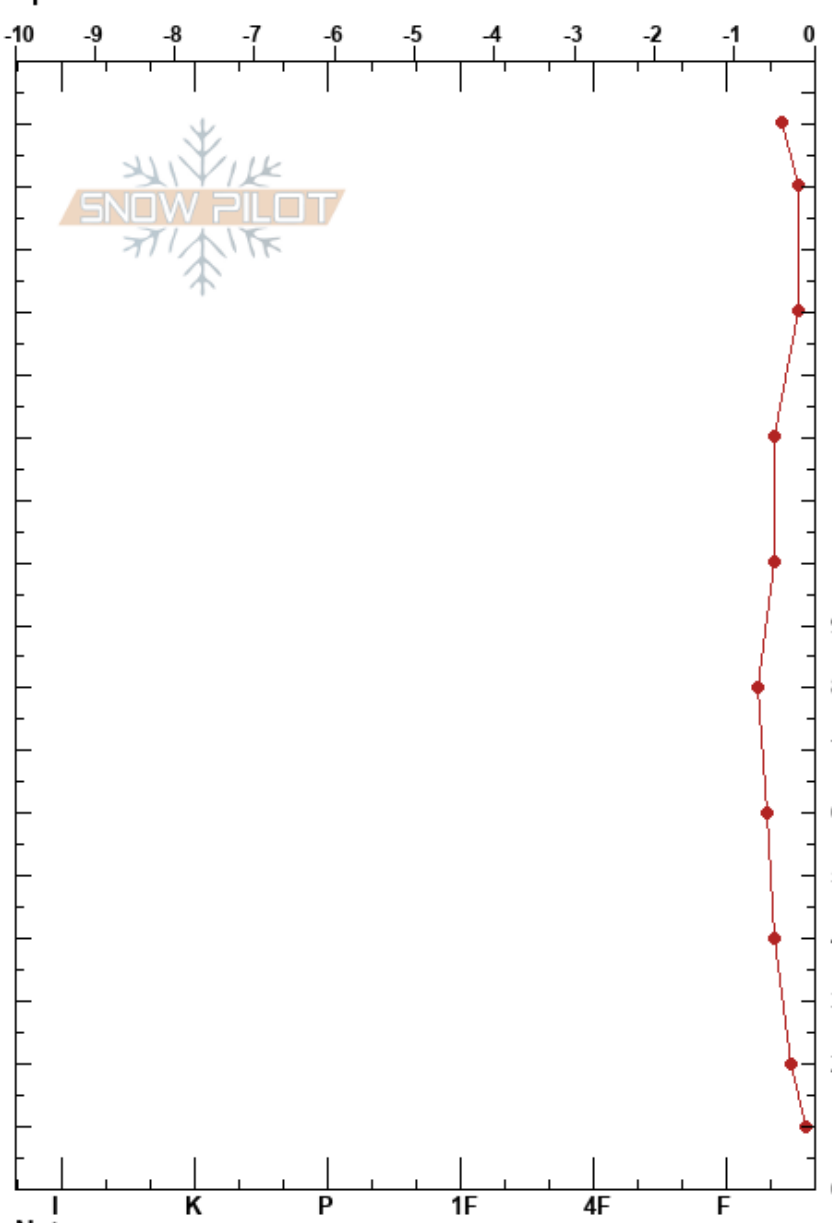

Texas Meadow  
 Bridger Range  
 MT  
 Elevation: 8000 ft  
 Aspect: 90°  
 Specifics:

Eric Knoff  
 03/21/2017 - 11:30am  
 Co-ord:  
 Slope Angle:  
 Wind Loading:

Stability:  
 Air Temperature: 4.9°C  
 Sky Cover: SCT  
 Precipitation:  
 Wind: Calm

HS:175    Layer Notes:

	Crystal		$\rho$	Stability tests & Layer comments
	Form	Size		
175				
170				
160				
150				
140				
130				
120				
110				
100				
90				
80				
70				
60				
50				
40				
30				
20				
10				
0				