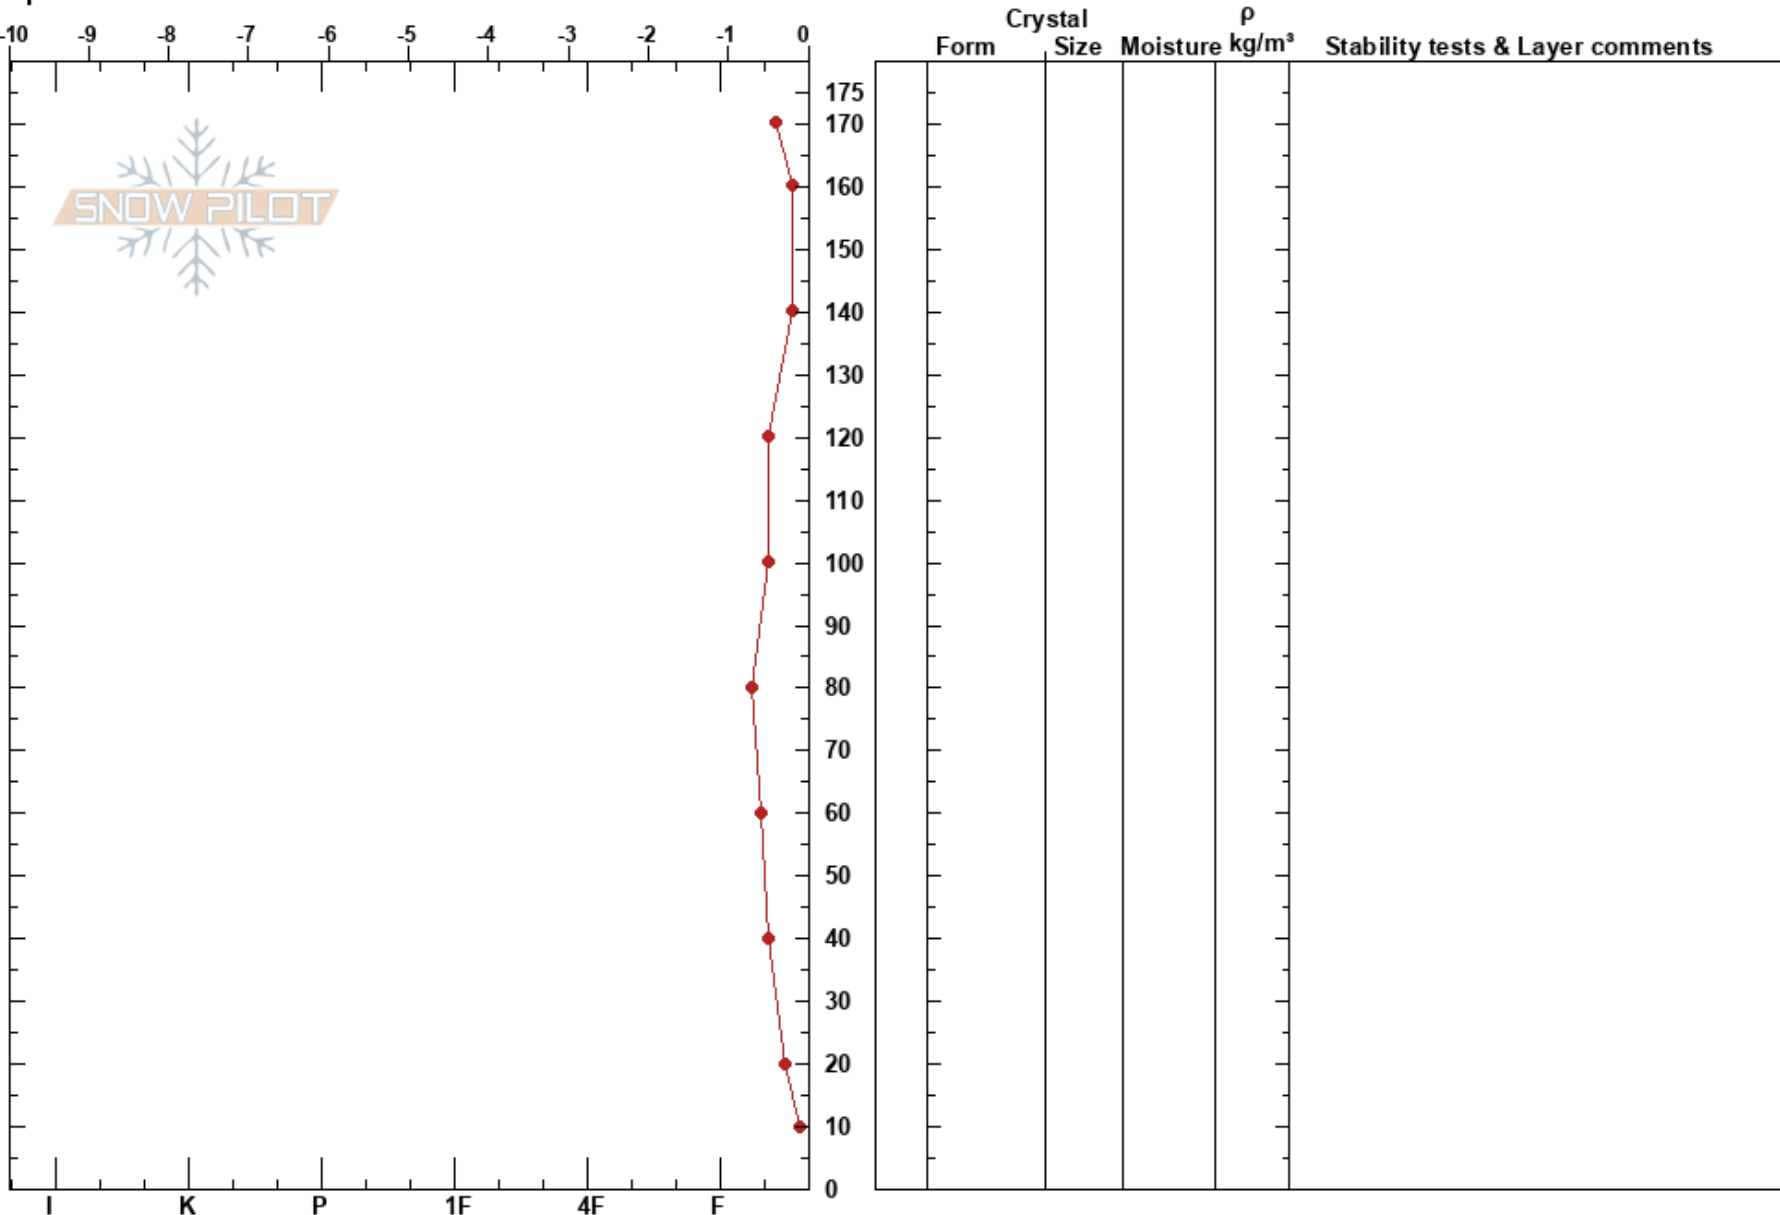

Texas Meadow
Bridger Range
MT
Elevation: 8000 ft
Aspect: 90°
Specifics:

Eric Knoff
03/21/2017 - 11:30am
Co-ord:
Slope Angle:
Wind Loading:

Stability:
Air Temperature: 4.9°C
Sky Cover: SCT
Precipitation:
Wind: Calm

HS:175

Layer Notes:

Notes: Looking to see how close the pack is to turning isothermal.