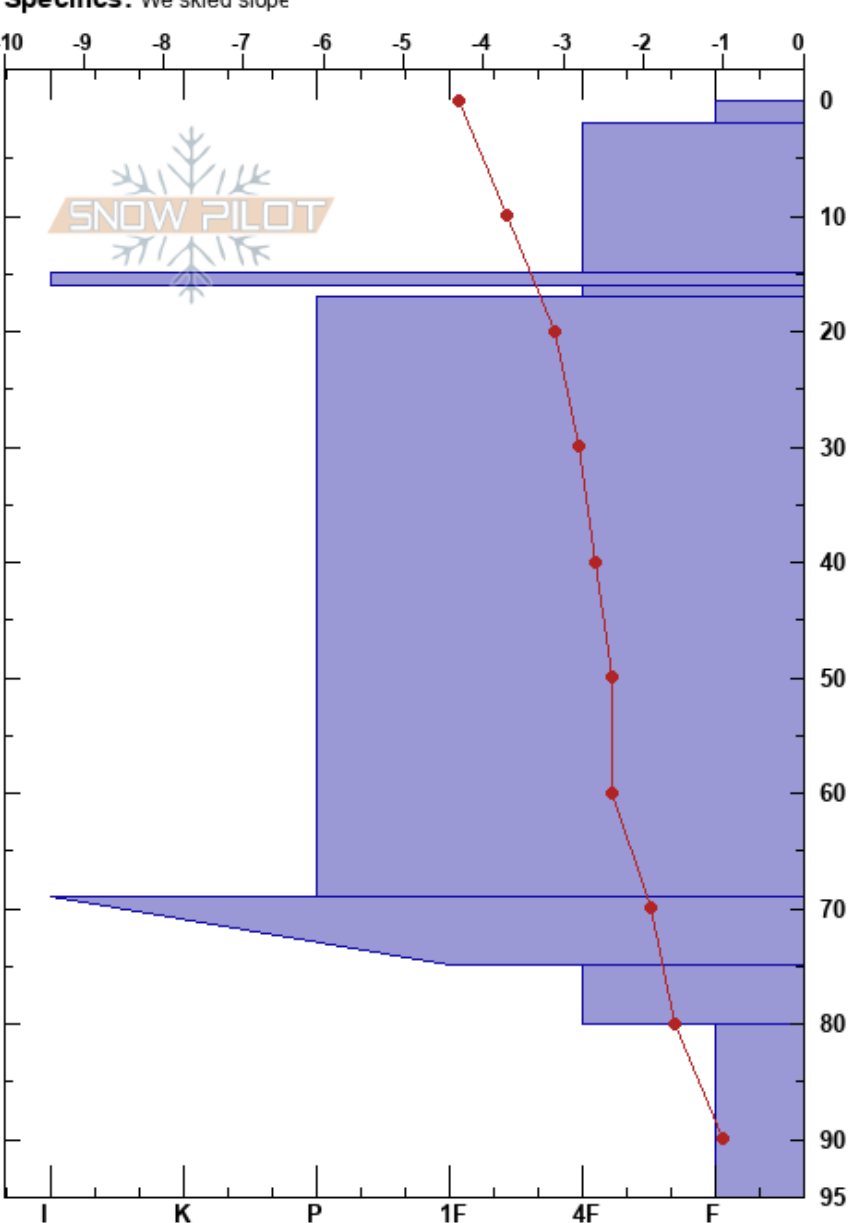

Pyhä_Jackson
 Finland
 Elevation: 424 m
 Aspect: SE
 Specifics: We skied slope

Ville Väkeväinen
 25/12/2019 - 12:15
 Co-ord: 67.02076N, 27.22457E
 Slope Angle: 27°
 Wind Loading:

Stability: HS:95
 Air Temperature: -3.9°C PF:10
 Sky Cover: OVC
 Precipitation: NO
 Wind: Calm

Layer Notes:
 15-16cm: Problematic layer
 69-75cm: multiple melt-freeze crust

Form	Crystal		Moisture	ρ kg/m ³	Stability tests & Layer comments
	Size				
/	2		D		
●	1		D		
■					← CT11, RP @15cm
⊖	1.5		D		
●	0.5		D		
⊖					69-75cm: multiple melt-freeze crust
□	3		D		
^	5		D-M		
					← ECTX