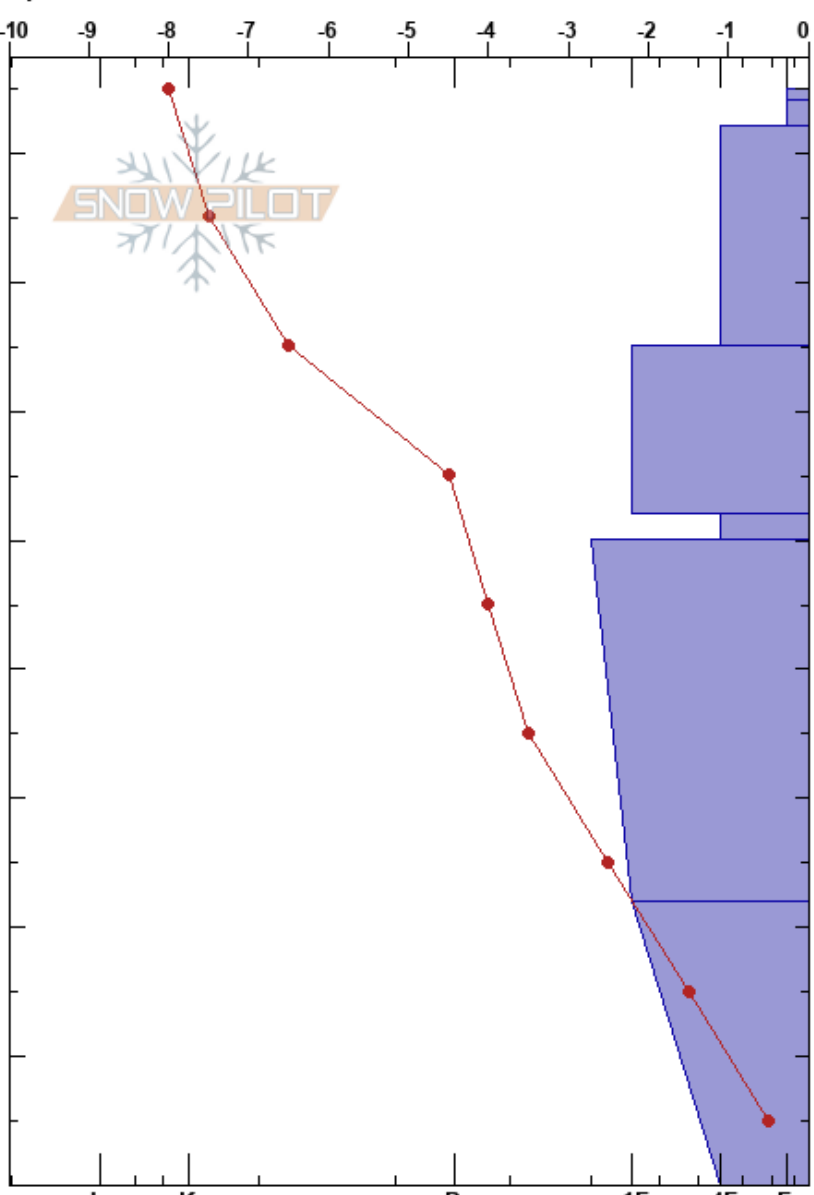

YC Heaven's Gate  
 Madison Range-N  
 MT  
 Elevation: 2877 m  
 Aspect: 45°

Doug McCabe  
 12/06/2019 - 12:15pm  
 Co-ord: 45.23288N, -111.44728W  
 Slope Angle: 24°  
 Wind Loading: previous

Stability: **HS:85**  
 Air Temperature: -2.5°C PF:76 52-50cm:Problematic layer  
 Sky Cover: OVC  
 Precipitation: NO  
 Wind: Calm

Specifics: Pit dug in a Ski Area; Pit is representative of backcountry

Depth (cm)	Crystal		Moisture	$\rho$ kg/m <sup>3</sup>	Stability tests & Layer comments
	Form	Size			
85					
80	V	4			
75	/	0.3			
70	$\emptyset$	0.5			
60	•	1			
50	$\emptyset$ (□)	1(1)			CT21, Q3 @51cm ECTN21 @51cm ECTN12 @51cm PST28/100 (SF) @51cm
40	$\emptyset$ (•)	1.5			
20	$\emptyset$	2			
0					