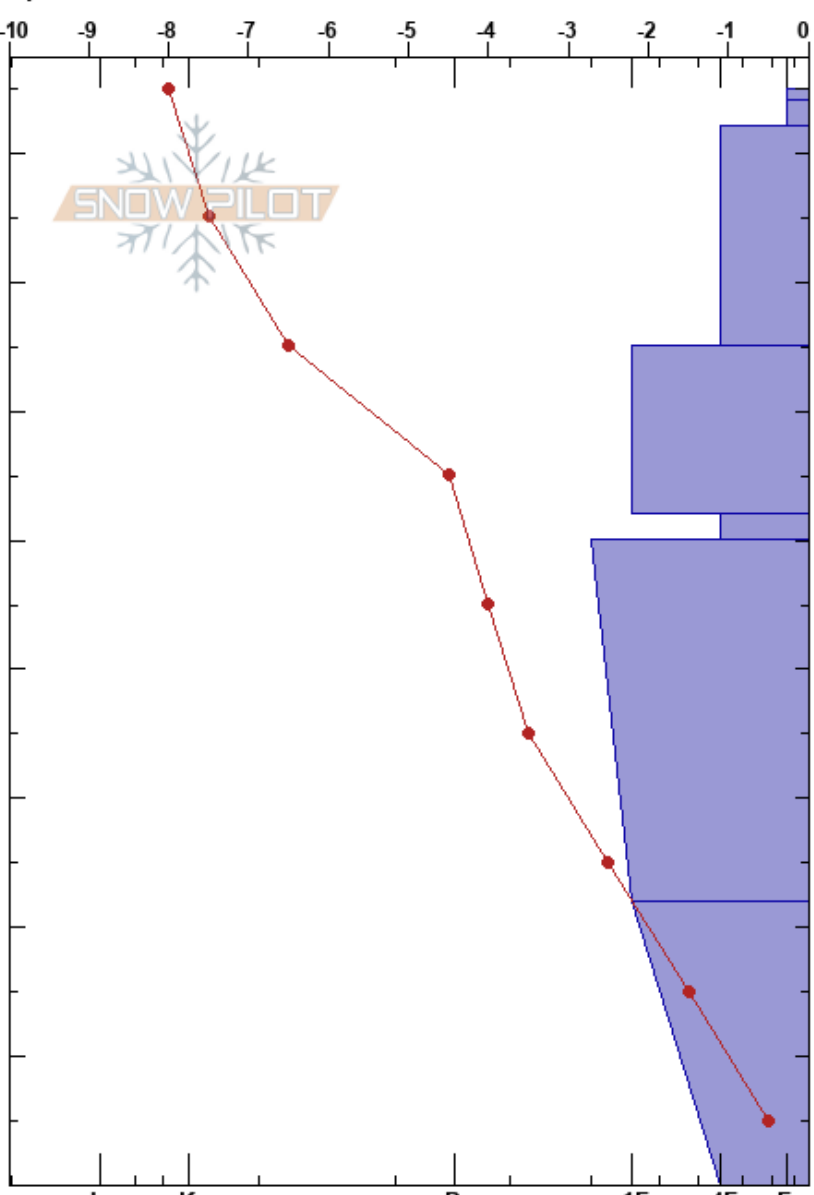

YC Heaven's Gate
 Madison Range-N
 MT
 Elevation: 2877 m
 Aspect: 45°

Doug McCabe
 12/06/2019 - 12:15pm
 Co-ord: 45.23288N, -111.44728W
 Slope Angle: 24°
 Wind Loading: previous

Stability: **HS:85**
 Air Temperature: -2.5°C PF:76 52-50cm:Problematic layer
 Sky Cover: OVC
 Precipitation: NO
 Wind: Calm

Specifics: Pit dug in a Ski Area; Pit is representative of backcountry

Form	Crystal		Moisture	ρ kg/m ³	Stability tests & Layer comments
	Size				
V	4				
/	0.3				
⊖	0.5				
•	1				
⊖ (□)	1(1)				← CT21, Q3 @51cm ← ECTN21 @51cm ← ECTN12 @51cm ← PST28/100 (SF) @51cm
⊖ (•)	1.5				
⊖	2				