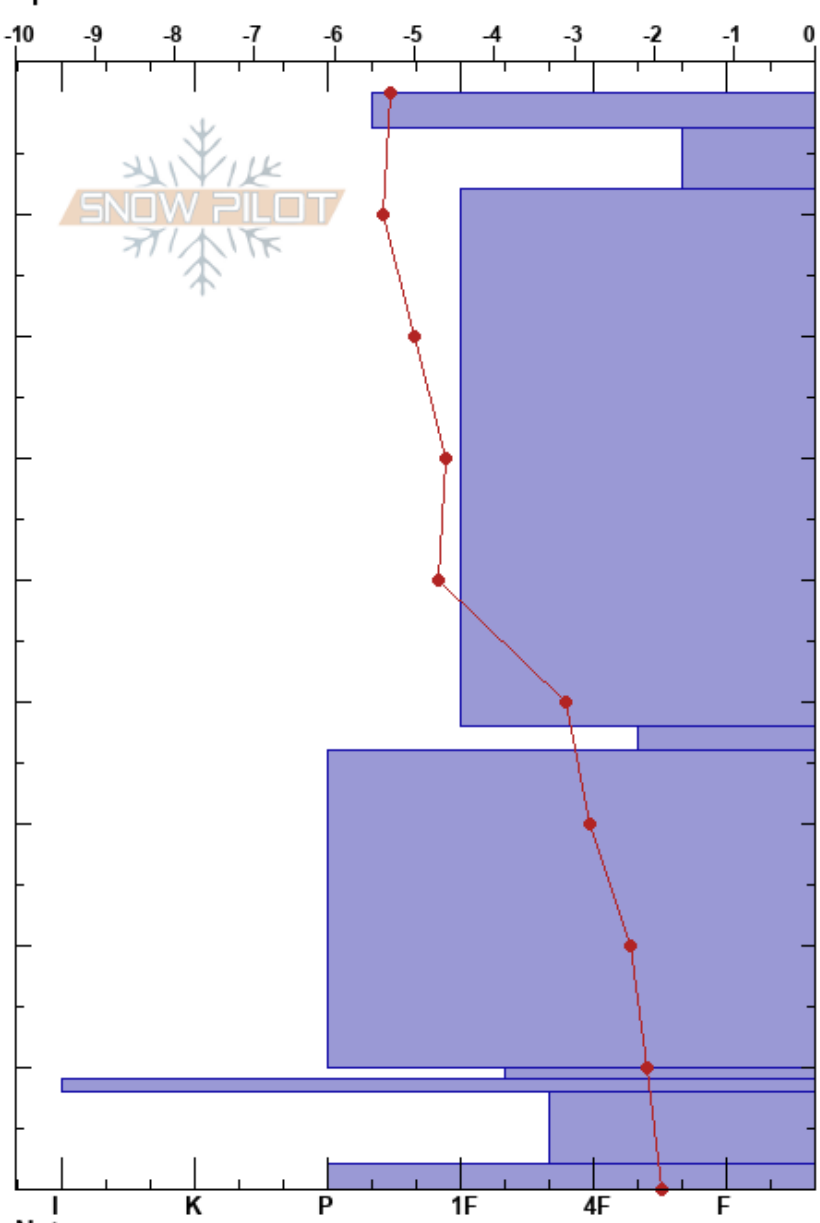

Hestskað að sunnan
Tröllaskagi
Iceland
Elevation: 680 m
Aspect: 330°
Specifics:

Gestur Hansson
21/03/2017 - 12:30
Co-ord: 66.12179N, -18.84794W
Slope Angle: 30°
Wind Loading:

Stability:
Air Temperature: -4°C
Sky Cover: BKN
Precipitation: NO
Wind:
HS:100
PF:40
52-54cm: snjóflóðalagið
52-54cm: Problematic layer

Form	Crystal Size	Moisture	ρ kg/m ³	Stability tests & Layer comments
•	1.5	D		
+	2	D		←CT2, SP @8cm
+	2.5			←CT12, SP @38cm
▲	3.5			52-54cm: snjóflóðalagið
•	1.5	D		
⊗				
■				
⊙⊙	2.5			
•	2.5	D		

Notes: