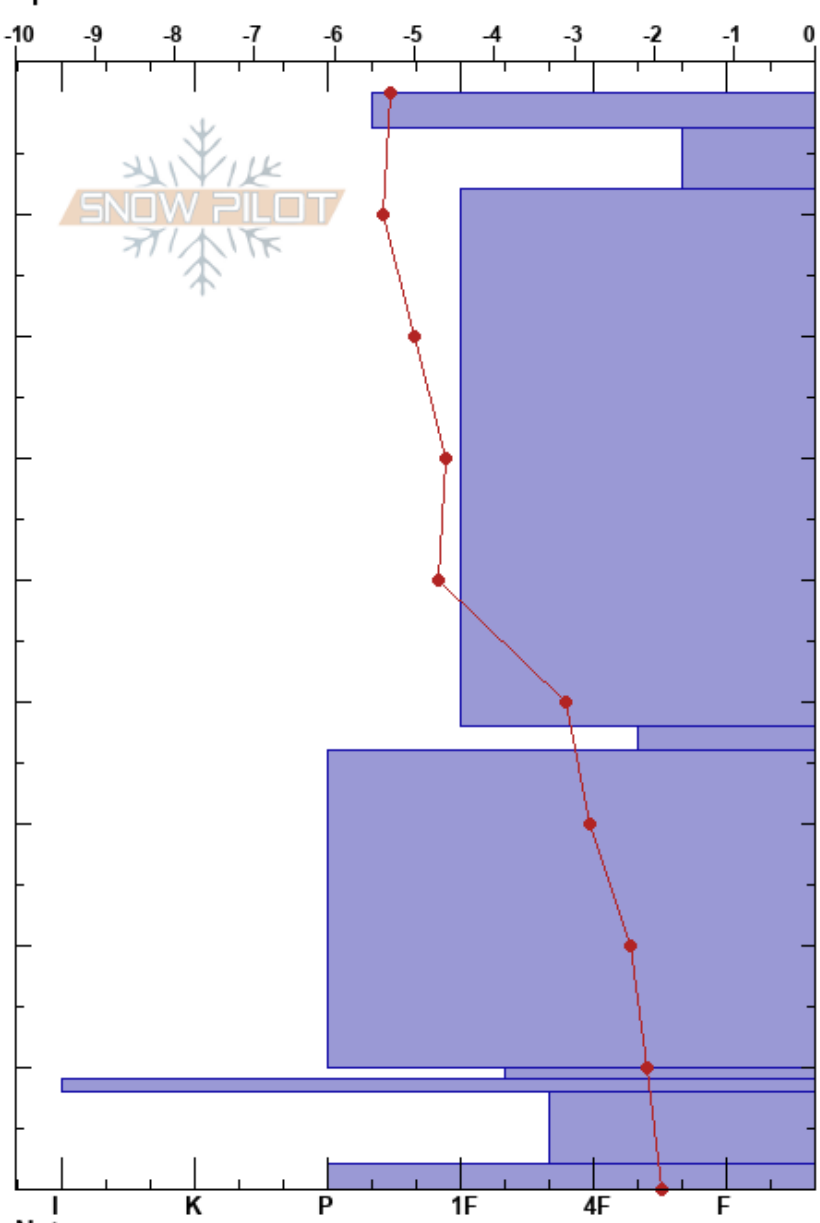

Hestskað að sunnan  
Tröllaskagi  
Iceland  
Elevation: 680 m  
Aspect: 330°  
Specifics:

Gestur Hansson  
21/03/2017 - 12:30  
Co-ord: 66.12179N, -18.84794W  
Slope Angle: 30°  
Wind Loading:

Stability:  
Air Temperature: -4°C  
Sky Cover: BKN  
Precipitation: NO  
Wind:  
HS:100  
PF:40  
52-54cm: snjóflóðalagið  
52-54cm: Problematic layer

| Form | Crystal Size | Moisture | $\rho$ kg/m <sup>3</sup> | Stability tests & Layer comments |
|------|--------------|----------|--------------------------|----------------------------------|
|      |              |          |                          |                                  |
| •    | 1.5          | D        |                          |                                  |
| +    | 2            | D        |                          | ←CT2, SP @8cm                    |
|      |              |          |                          |                                  |
| +    | 2.5          |          |                          | ←CT12, SP @38cm                  |
|      |              |          |                          |                                  |
| ▲    | 3.5          |          |                          | 52-54cm: snjóflóðalagið          |
|      |              |          |                          |                                  |
| •    | 1.5          | D        |                          |                                  |
|      |              |          |                          |                                  |
| ⊗    |              |          |                          |                                  |
| ■    |              |          |                          |                                  |
| ⊙⊙   | 2.5          |          |                          |                                  |
| •    | 2.5          | D        |                          |                                  |