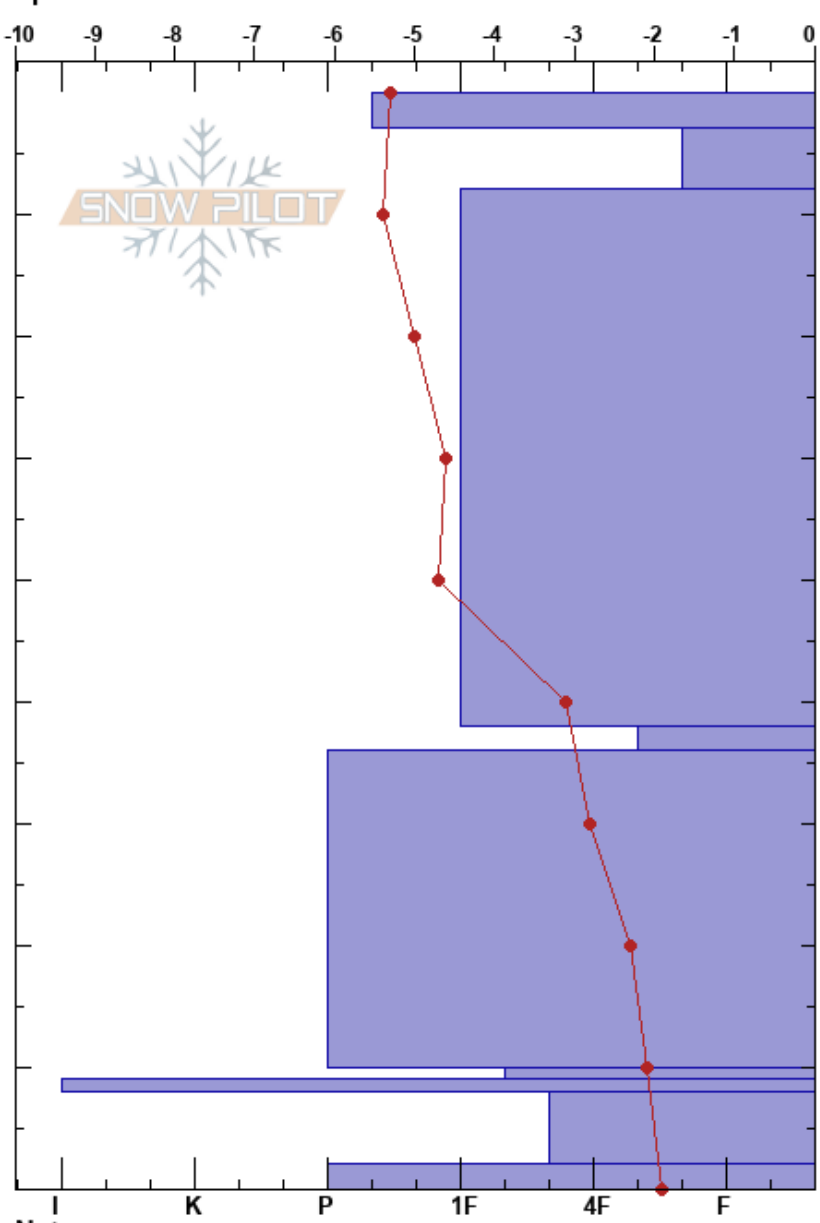

Hestskað að sunnan  
Tröllaskagi  
Iceland  
Elevation: 680 m  
Aspect: 330°  
Specifics:

Gestur Hansson  
21/03/2017 - 12:30  
Co-ord: 66.12179N, -18.84794W  
Slope Angle: 30°  
Wind Loading:

Stability:  
Air Temperature: -4°C  
Sky Cover: BKN  
Precipitation: NO  
Wind:  
HS:100  
PF:40  
52-54cm: snjóflóðalagið  
52-54cm: Problematic layer

Form	Crystal Size	Moisture	$\rho$ kg/m <sup>3</sup>	Stability tests & Layer comments
•	1.5	D		
+	2	D		←CT2, SP @8cm
+	2.5			←CT12, SP @38cm
▲	3.5			52-54cm: snjóflóðalagið
•	1.5	D		
⊗				
■				
⊙⊙	2.5			
•	2.5	D		