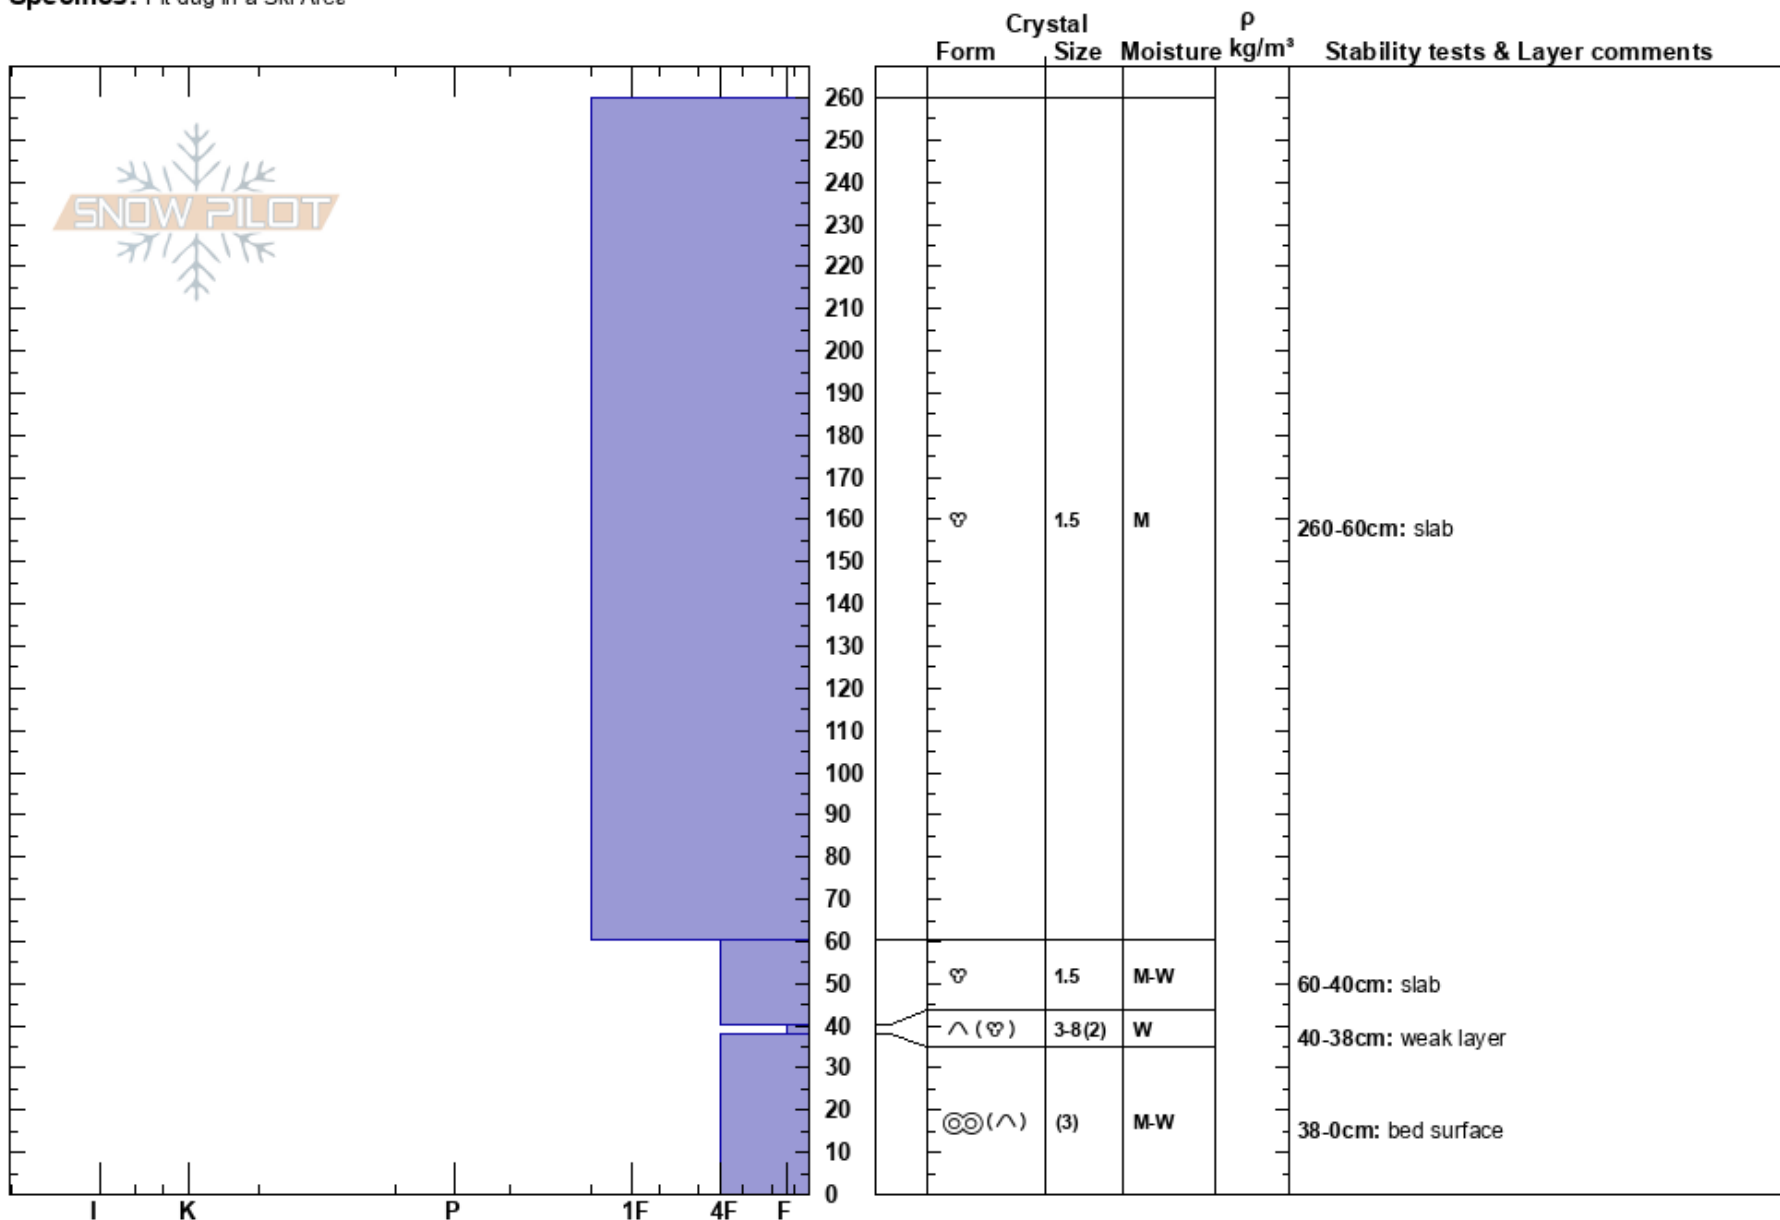

Pioneer Bowl
 Madison Range-N
 MT
Elevation: 2957 m
Aspect: 45°
Specifics: Pit dug in a Ski Area

Doug McCabe
 05/20/2020 - 9:30am
Co-ord: 45.23416N, -111.45170W
Slope Angle: 38°
Wind Loading:

Stability:
Air Temperature: 10°C
Sky Cover: SCT
Precipitation: NO
Wind: SW Light Breeze

HS:260
Layer Notes:
 260-60cm: slab
 60-40cm: slab
 40-38cm: weak layer
 40-38cm: Problematic layer
 38-0cm: bed surface

Notes: Crown profile from a wet slab avalanche on 5-19-20. Profile by Doug McCabe and Neil Davies.