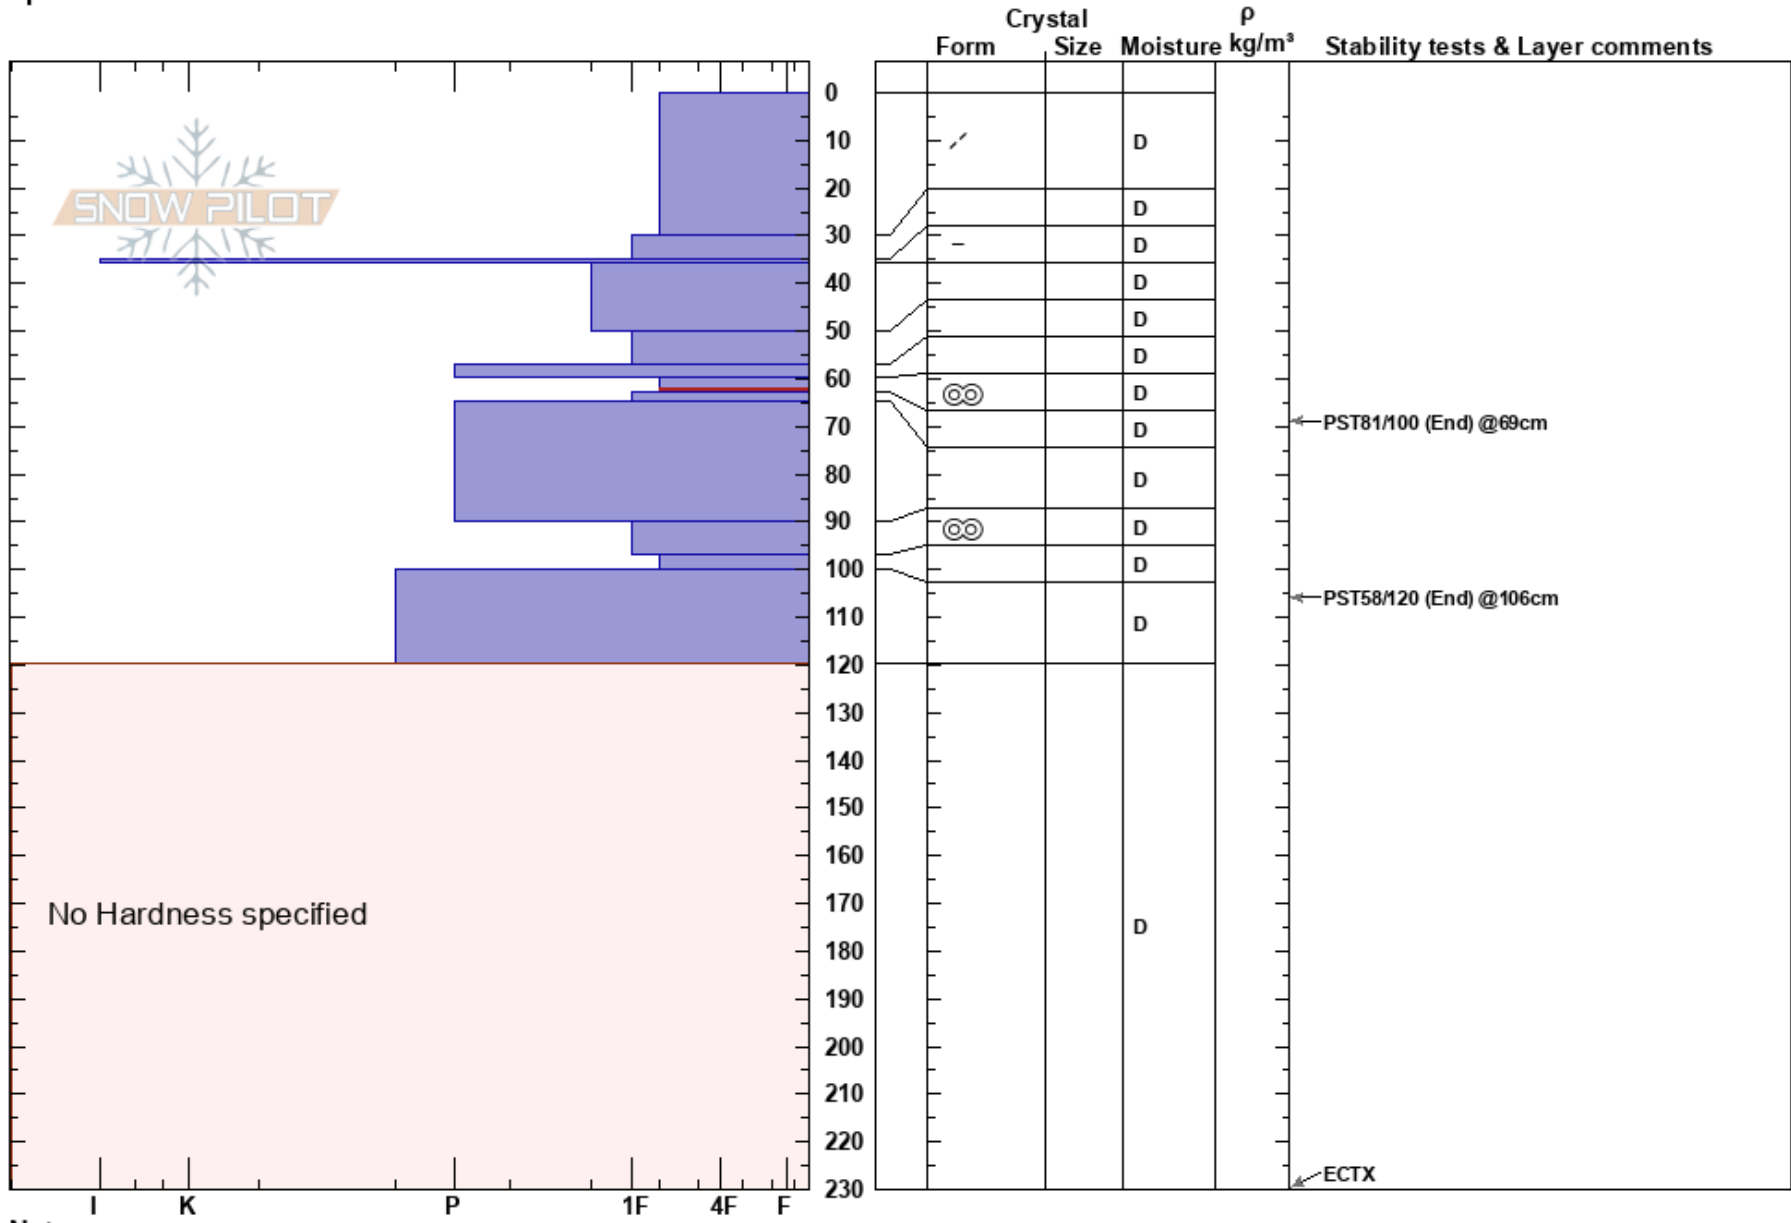

SO Lill Hamrarna
 Funäsfjällen
 Sweden
 Elevation: 980 m
 Aspect:
 Specifics:

John Wilcoxon
 21/03/2017 - 11:20
 Co-ord: 62.57899N, 12.31574E
 Slope Angle: 24°
 Wind Loading: yes

Stability: HS:230
 Air Temperature: -3°C PF:10 60-63cm:Problematic layer
 Sky Cover: BKN
 Precipitation: S1
 Wind: SE Strong

Notes: