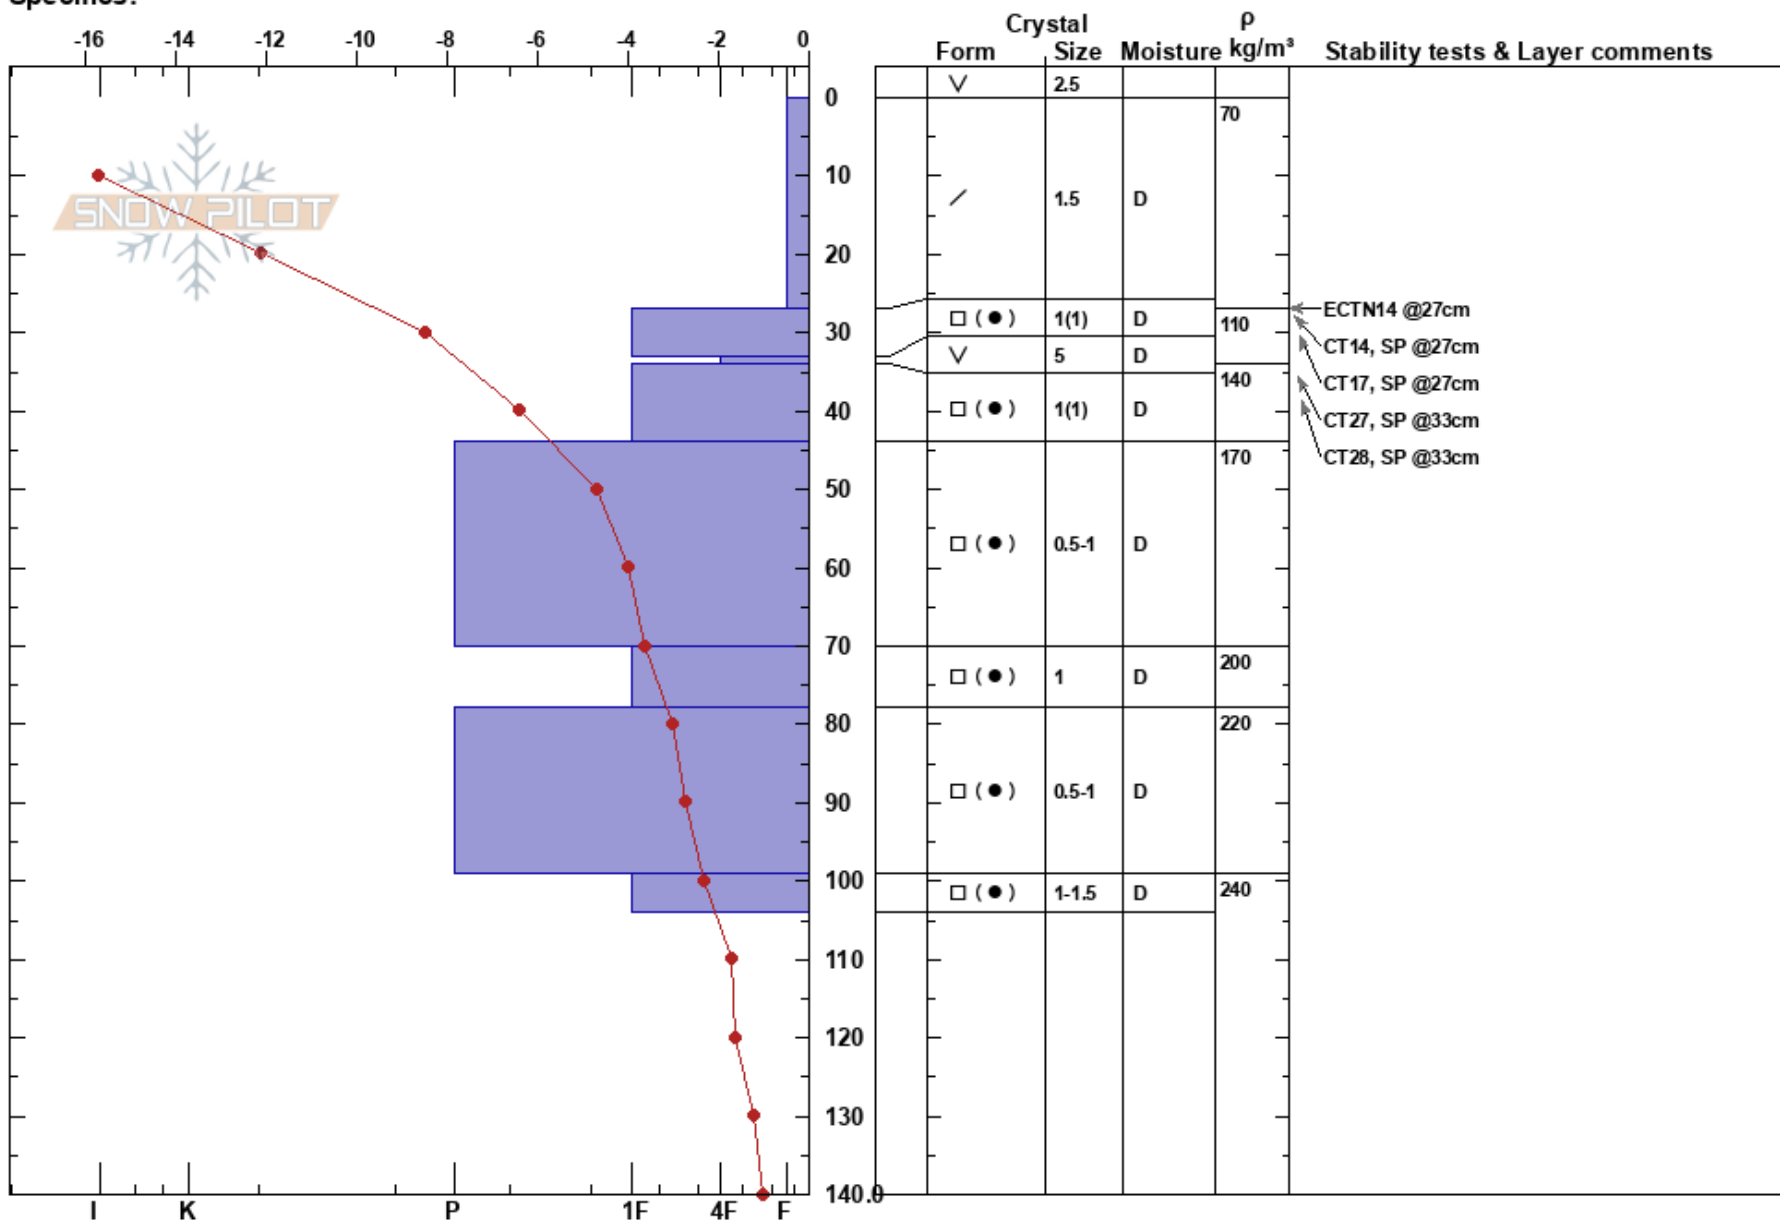

Snow Fall Lodge
 Selkirks
 BC
 Elevation: 1650 m
 Aspect: S
 Specifics:

Gauthier Pierrel
 06/02/2019 - 11:15
 Co-ord:
 Slope Angle: 25°
 Wind Loading:

Stability:
 Air Temperature: -15.5°C PF:40
 Sky Cover: CLR
 Precipitation: NO
 Wind: Calm

Layer Notes:

Notes: