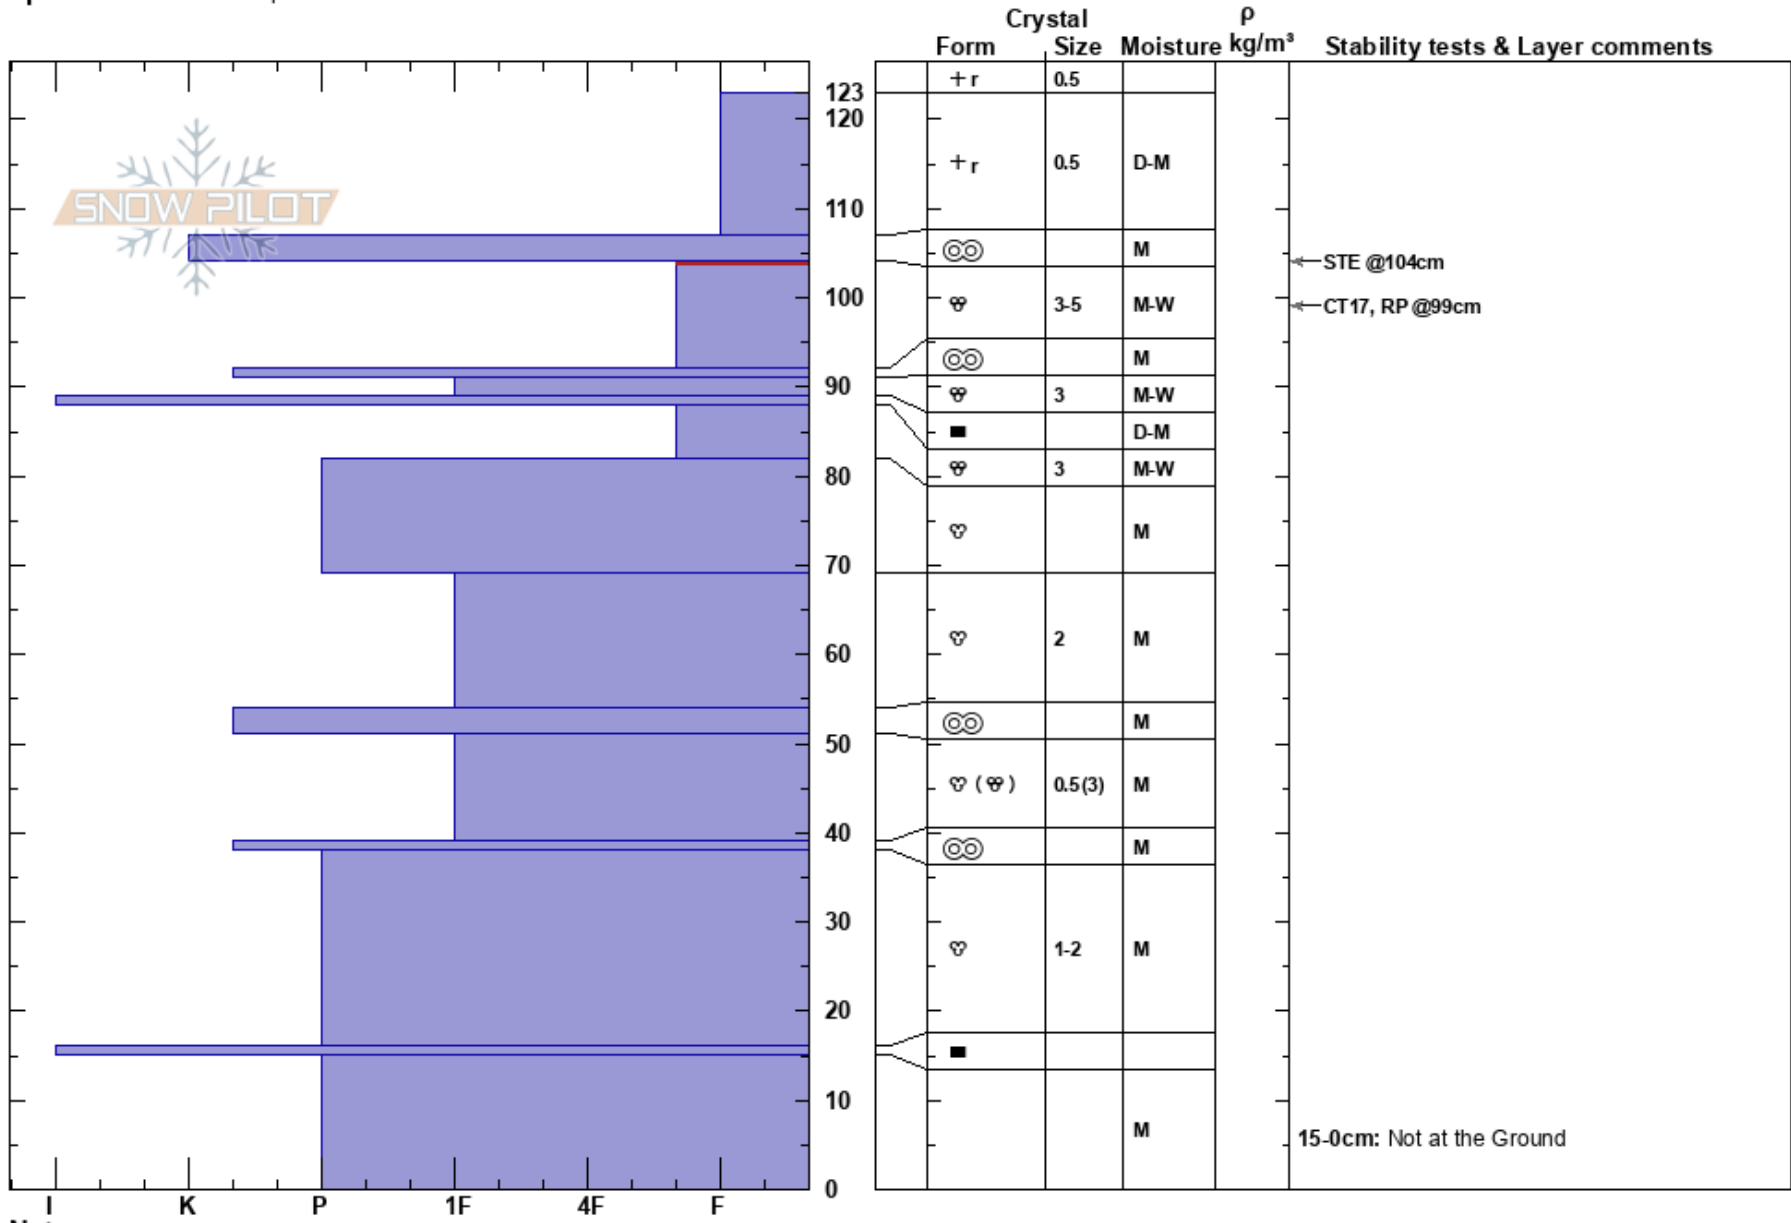

Show You
 Central Glacier National
 MT
 Elevation: 7351 ft
 Aspect: 291°
 Specifics: We skied slope

Noah Keller
 05/07/2020 - 12:10pm
 Co-ord: 48.74746N, -113.73964W
 Slope Angle: 21°
 Wind Loading: no

Stability: Good
 Air Temperature: 1°C
 Sky Cover: OVC
 Precipitation: NO
 Wind: Calm

Layer Notes:
 104-92cm: Problematic layer
 15-0cm: Not at the Ground

Notes: While getting data to make a snow profile the cloud cover thinned and broke creating a intense period of greenhousing. Rime ice began shedding off of the Gardenwall and creating rollerball activity but no WL in the new snow.