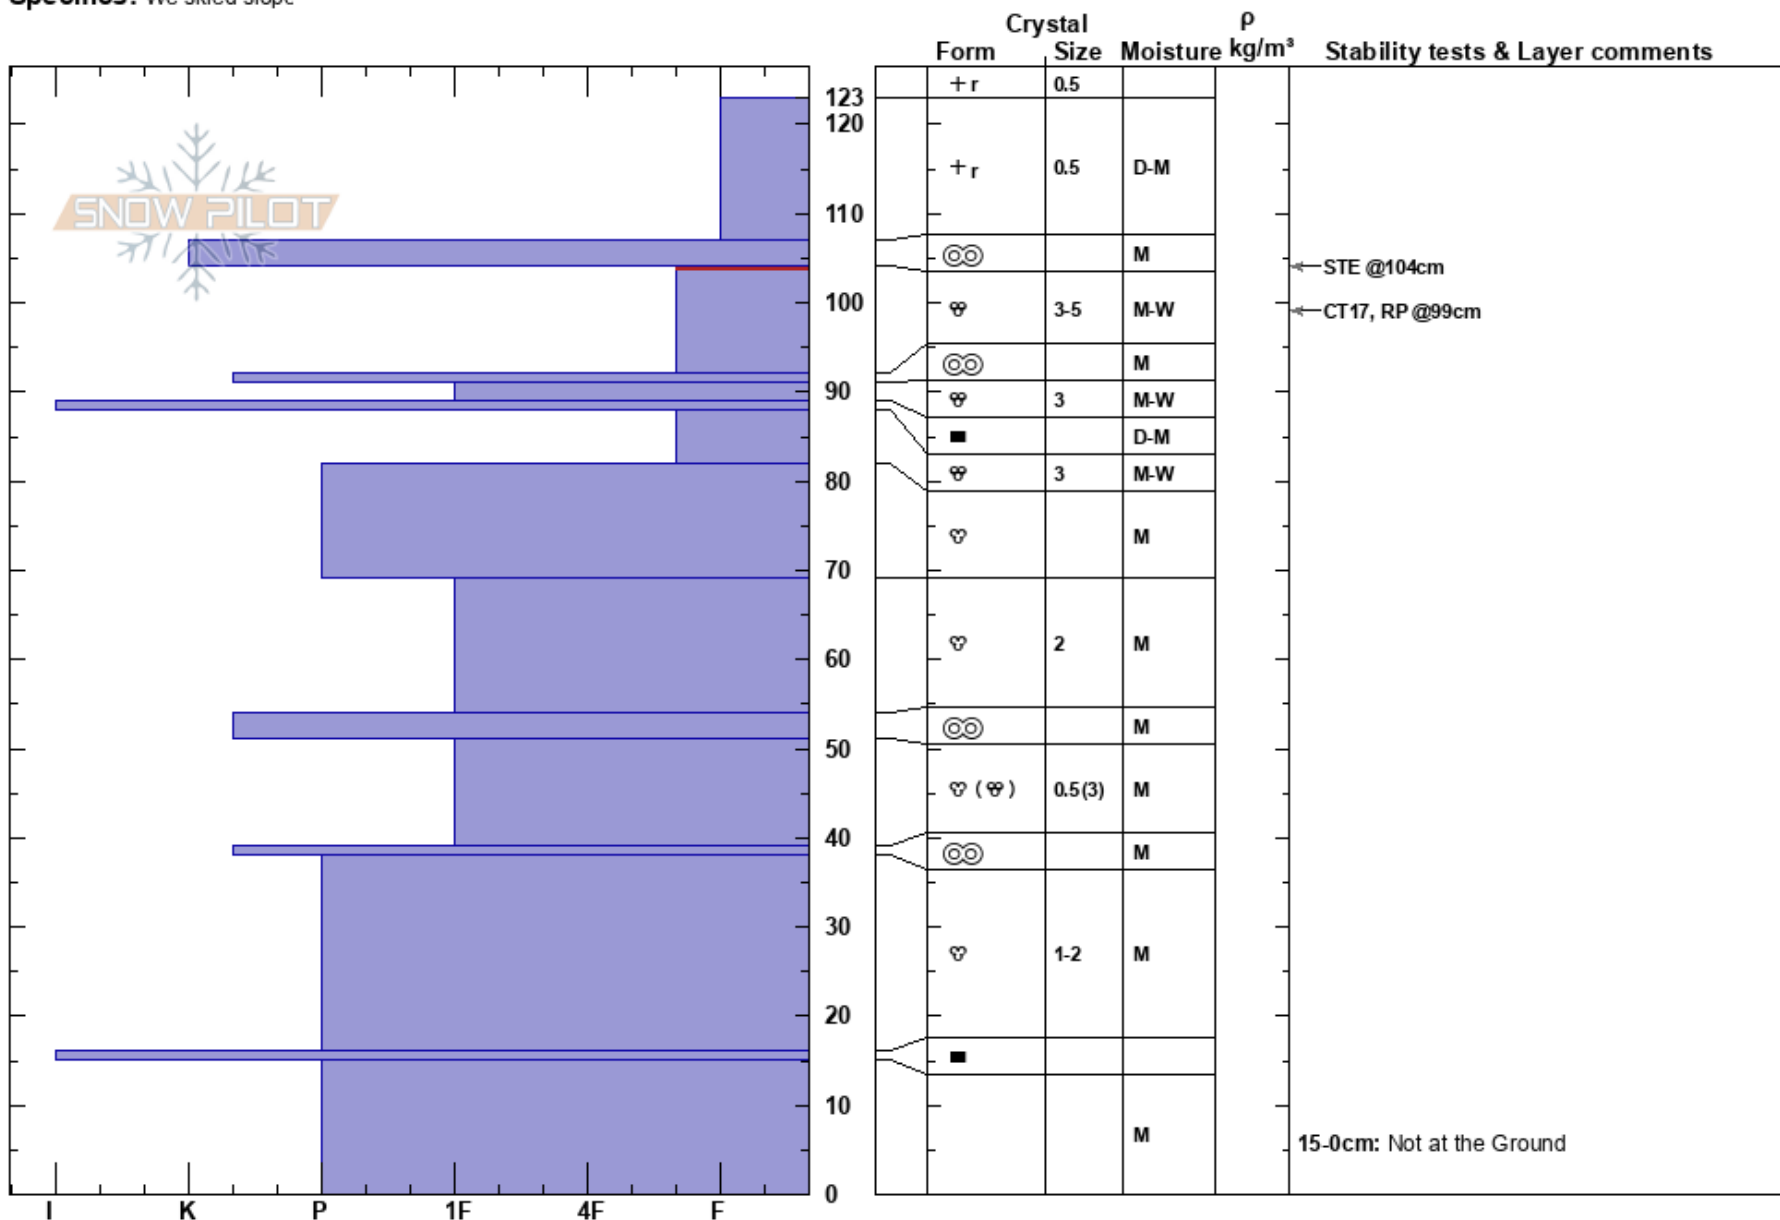

Show You
 Central Glacier National
 MT
 Elevation: 7351 ft
 Aspect: 291°
 Specifics: We skied slope

Noah Keller
 05/07/2020 - 12:10pm
 Co-ord: 48.74746N, -113.73964W
 Slope Angle: 21°
 Wind Loading: no

Stability: Good
 Air Temperature: 1°C
 Sky Cover: OVC
 Precipitation: NO
 Wind: Calm

Layer Notes:
 104-92cm: Problematic layer
 15-0cm: Not at the Ground

Notes: While getting data to make a snow profile the cloud cover thinned and broke creating a intense period of greenhouseing. Rime ice began shedding off of the Gardenwall and creating rollerball activity but no WL in the new snow.