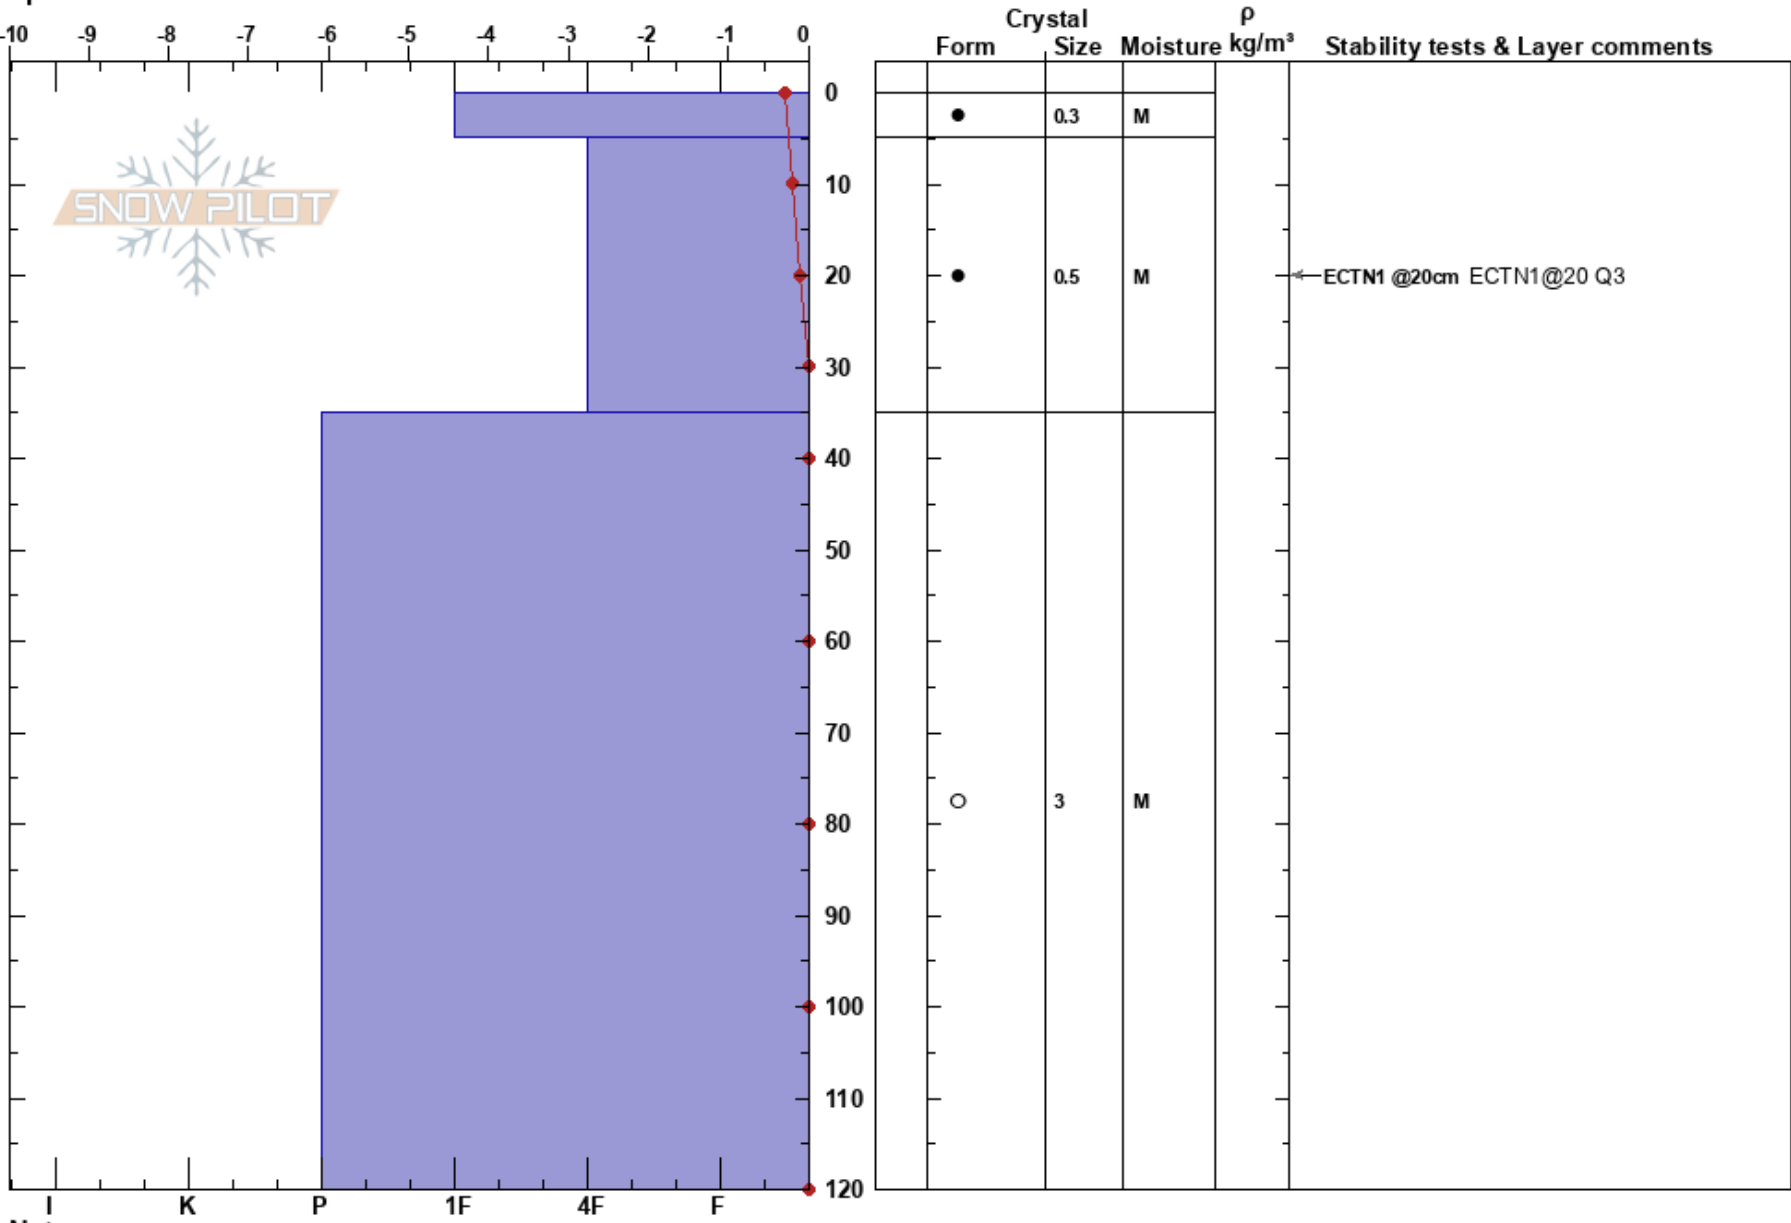

Steinen, Standaleidet
 Sunnmorealps
 Norway
 Elevation: 750 m
 Aspect: NE
 Specifics:

Stig Løland
 21/03/2017 - 09:00
 Co-ord:
 Slope Angle:
 Wind Loading: yes

Stability:
 Air Temperature: 0°C
 Sky Cover: OVC
 Precipitation:
 Wind: SW

HS: 120
 Layer Notes:
 5-35cm: Problematic layer

Notes: