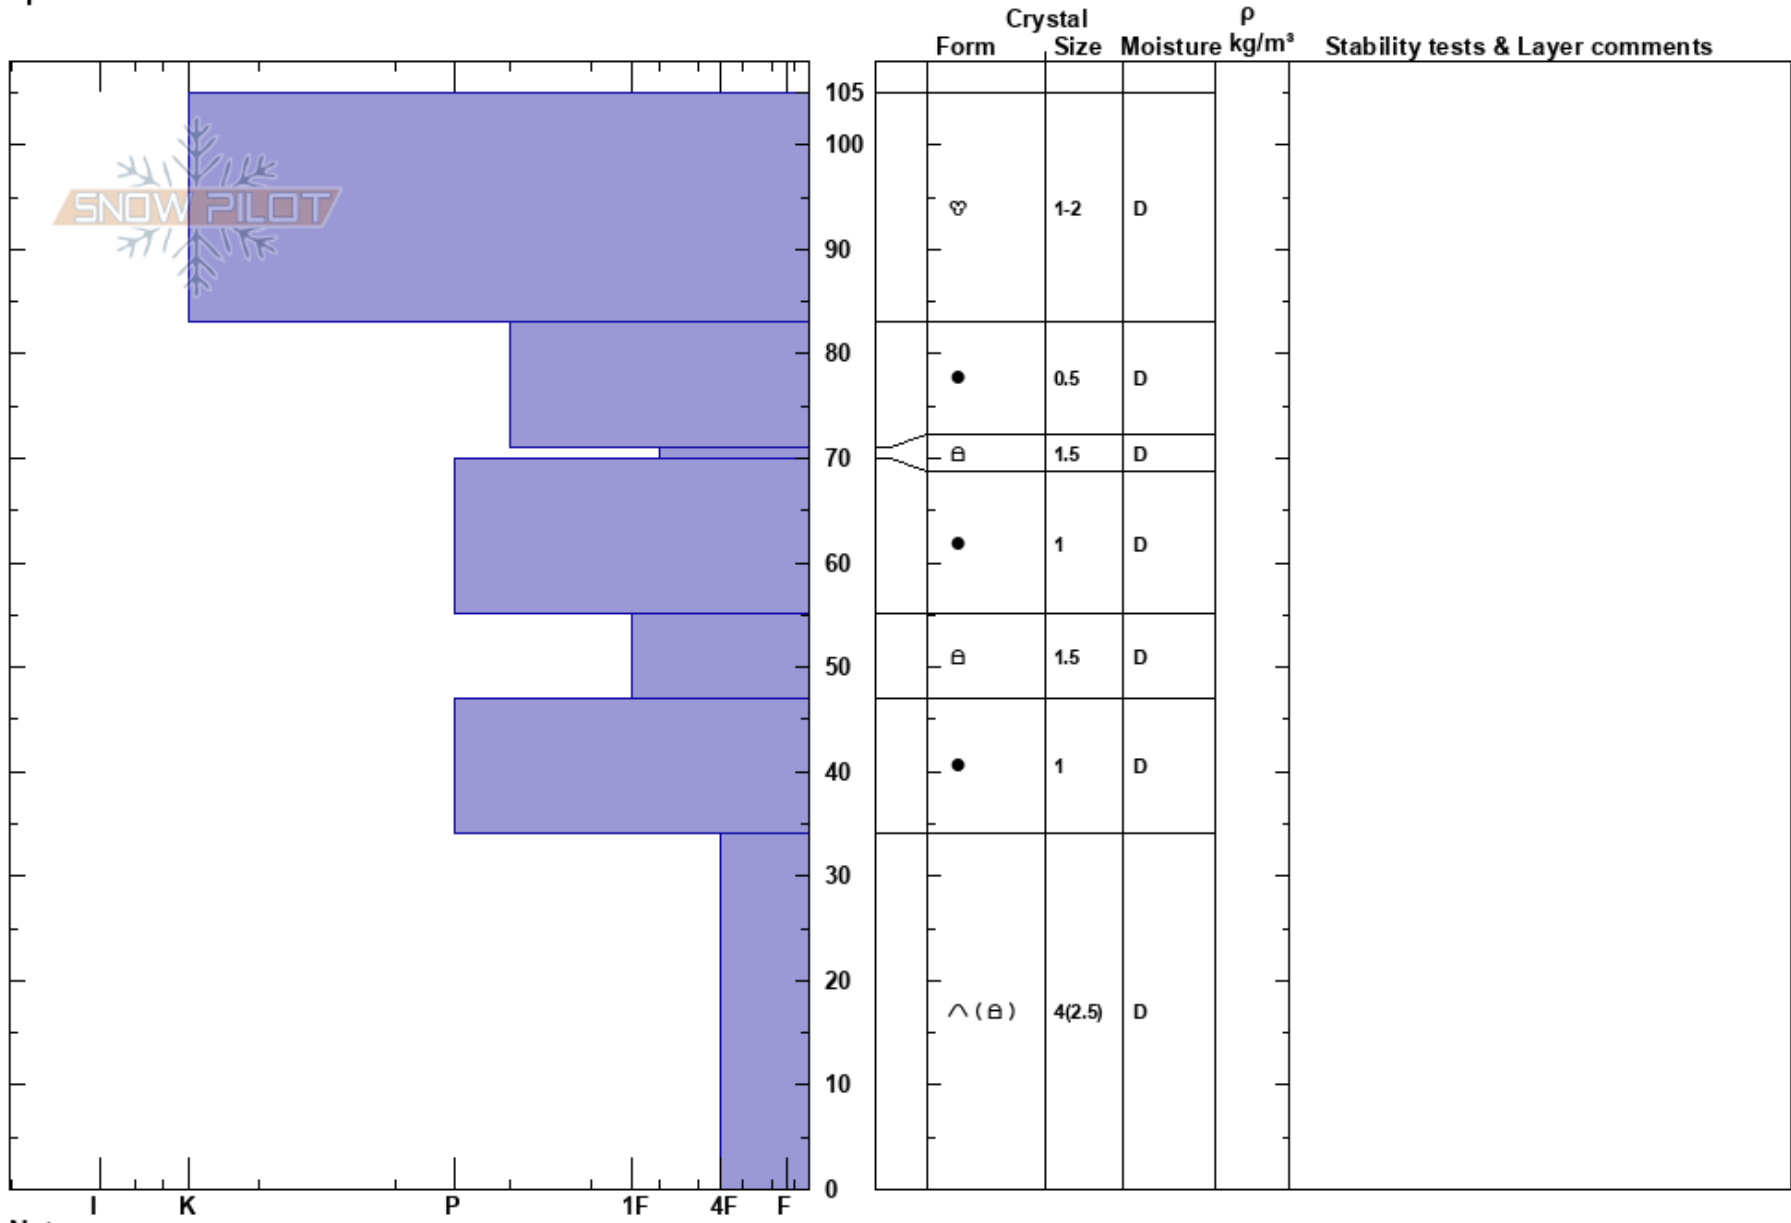

20200506_Sister_2
 Front Range
 CO
 Elevation: 11700 ft
 Aspect: 7°
 Specifics:

Ron Simenhois
 05/06/2020 - 11:00am
 Co-ord:
 Slope Angle: 32°
 Wind Loading: no

Stability:
 Air Temperature: 3°C
 Sky Cover: FEW
 Precipitation: NO
 Wind: W Light Breeze

HS:105

Layer Notes:

Notes: