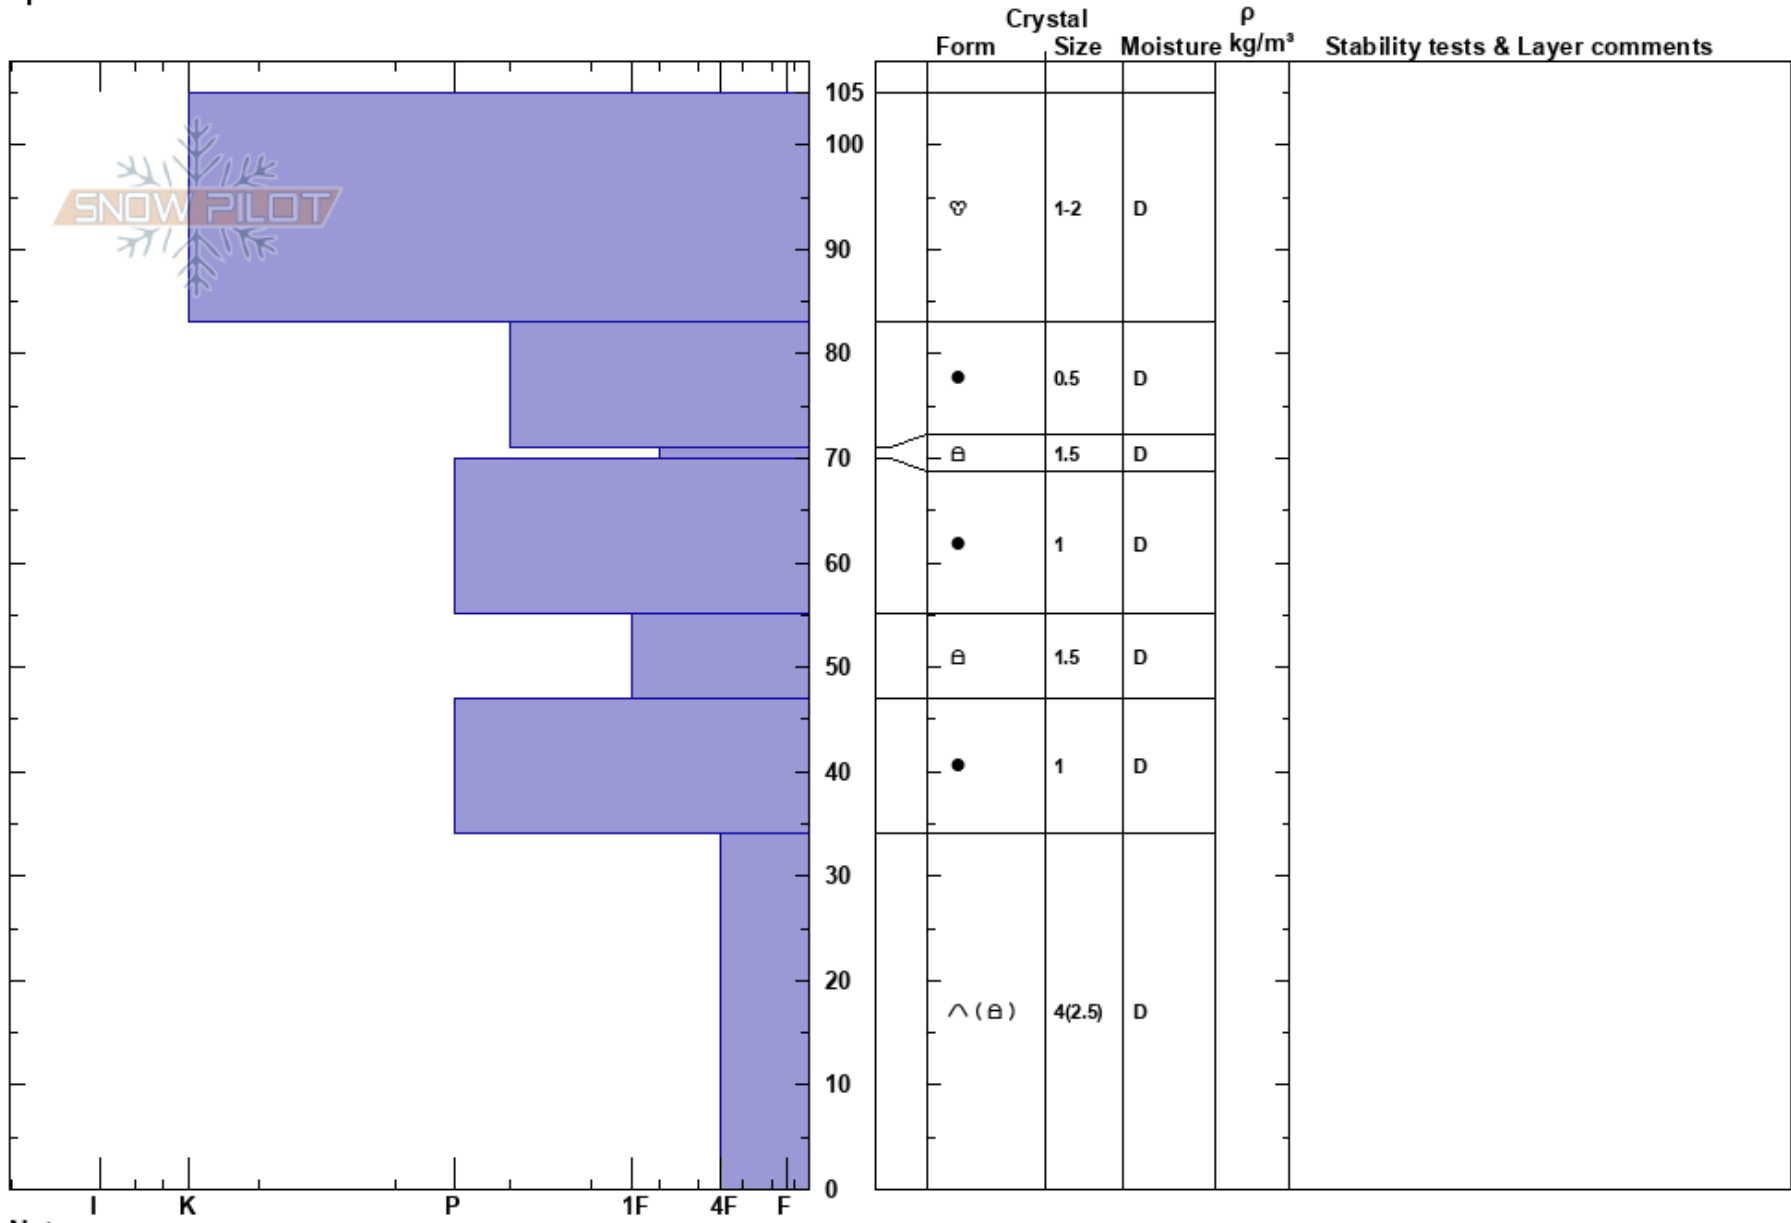

20200506\_Sister\_2  
 Front Range  
 CO  
 Elevation: 11700 ft  
 Aspect: 7°  
 Specifics:

Ron Simenhois  
 05/06/2020 - 11:00am  
 Co-ord:  
 Slope Angle: 32°  
 Wind Loading: no

Stability:  
 Air Temperature: 3°C  
 Sky Cover: FEW  
 Precipitation: NO  
 Wind: W Light Breeze

HS:105

Layer Notes:

Notes: