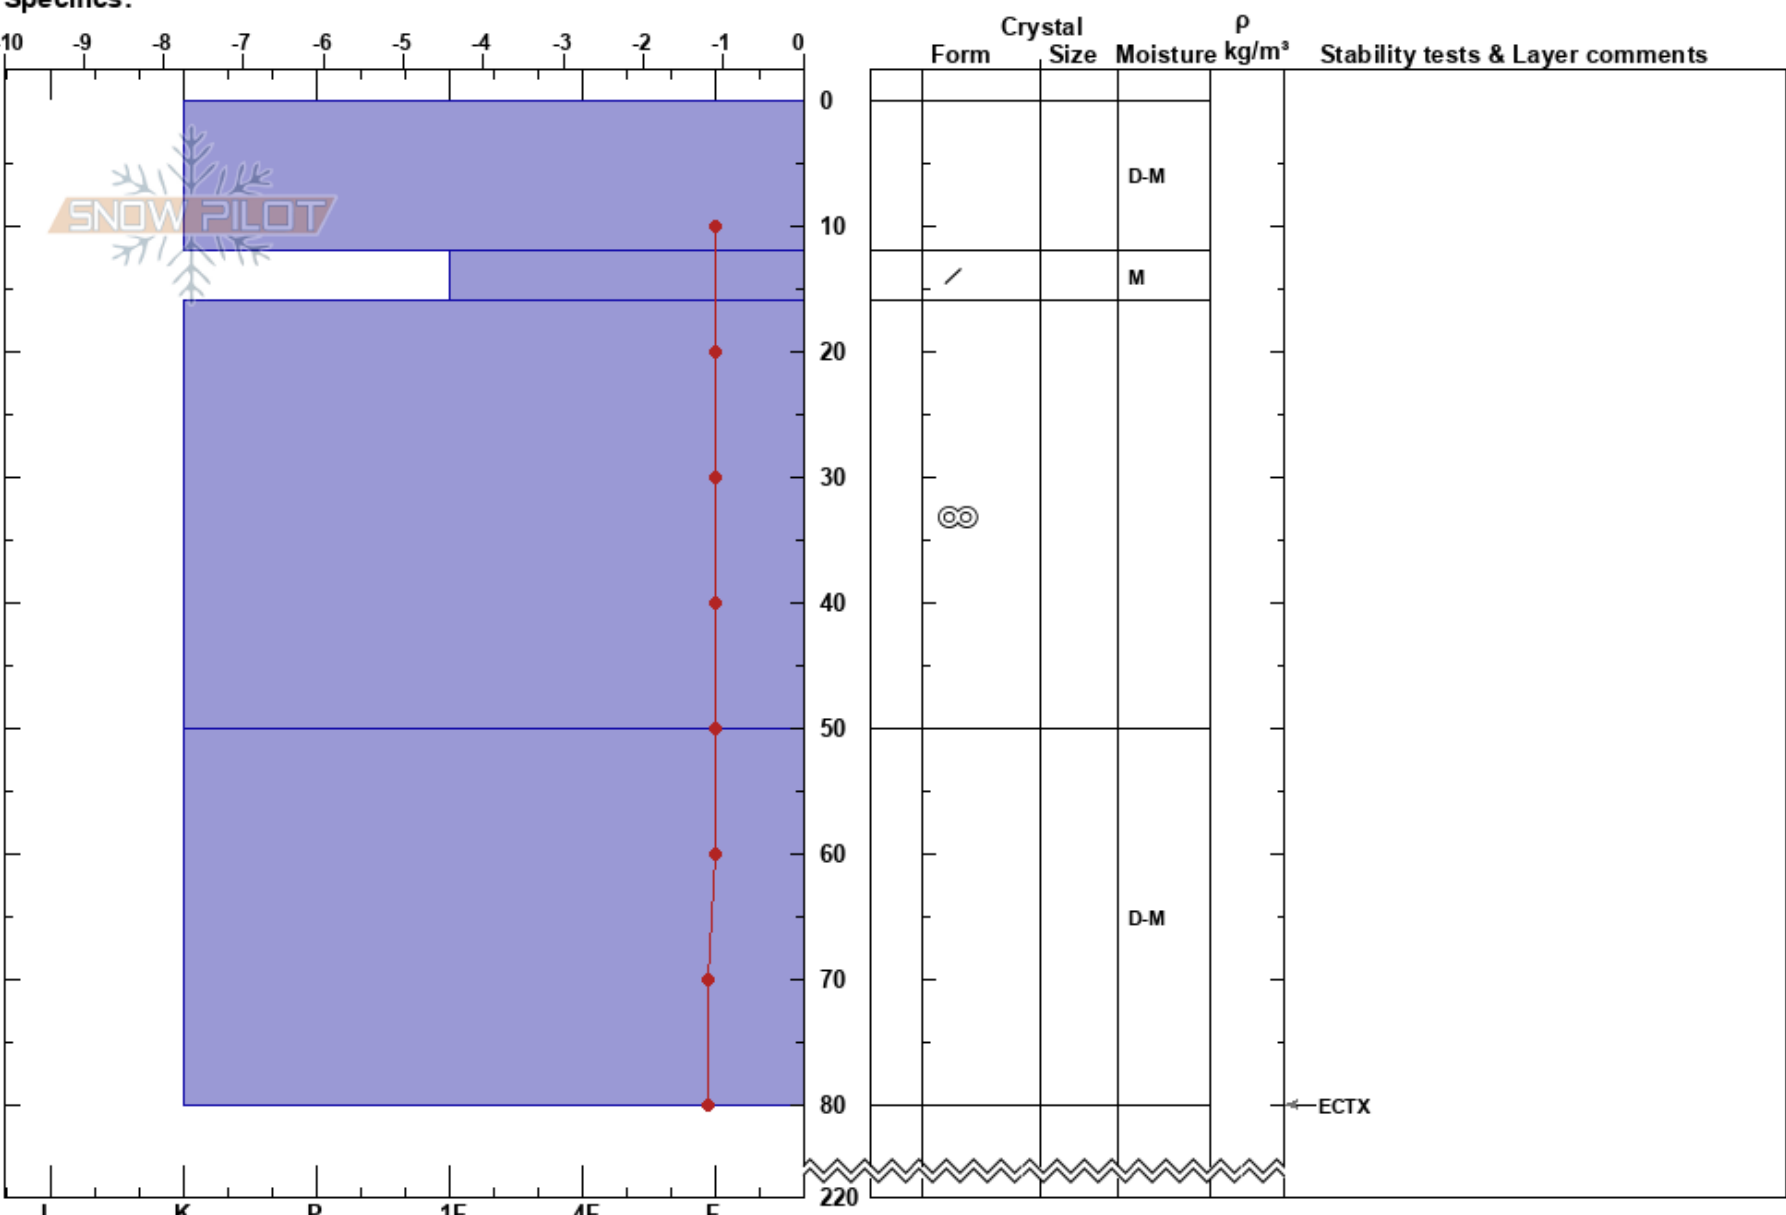

Nakerjaure
 Abisko
 Sweden
 Elevation: 537 m
 Aspect:
 Specifics:

Abisko Nuolja
 06/05/2020 - 12:00
 Co-ord: 68.19869N, 19.69345E
 Slope Angle: 24°
 Wind Loading: no

Stability:
 Air Temperature: -1°C
 Sky Cover: OVC
 Precipitation: NO
 Wind: Calm

HS:220
 PF:0
 12-16cm: Problematic layer

Notes: