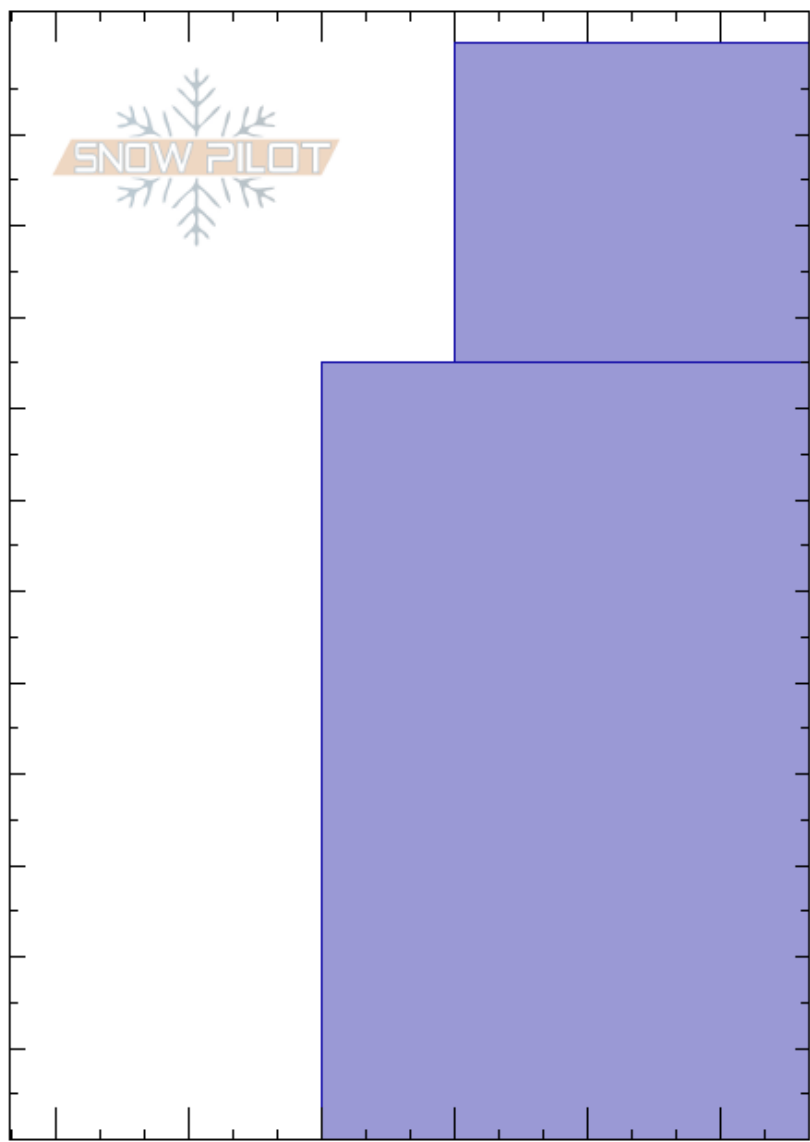

Steinen  
 Sunnmorealps  
 Norway  
 Elevation: 750 m  
 Aspect: NE  
 Specifics:

Stig Løland  
 21/03/2017 - 09:00  
 Co-ord:  
 Slope Angle:  
 Wind Loading: yes

Stability:  
 Air Temperature: 0°C  
 Sky Cover: OVC  
 Precipitation: S2  
 Wind: SW Moderate

HS:120 Layer Notes:

Crystal Form	Crystal Size	Moisture	$\rho$ kg/m <sup>3</sup>	Stability tests & Layer comments
•	0.5	M		
•	0.3	M		
○	3	M		

Notes: