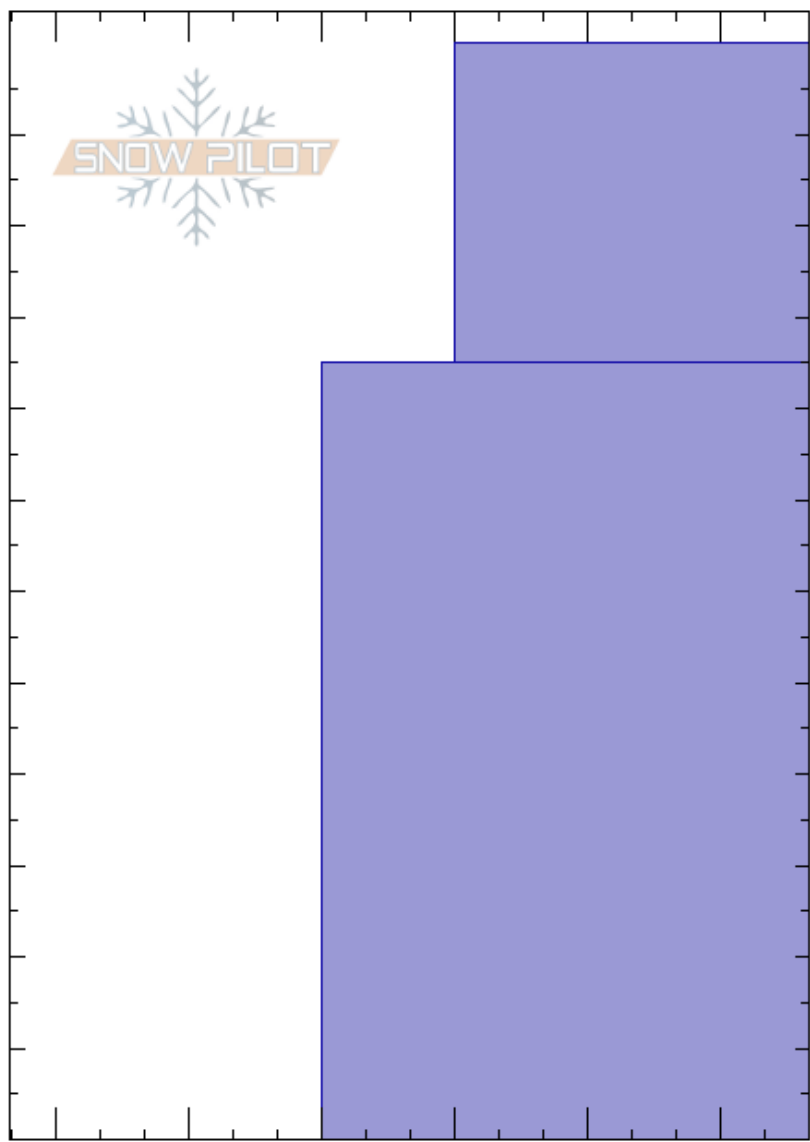

Steinen
 Sunnmorealps
 Norway
 Elevation: 750 m
 Aspect: NE
 Specifics:

Stig Løland
 21/03/2017 - 09:00
 Co-ord:
 Slope Angle:
 Wind Loading: yes

Stability:
 Air Temperature: 0°C
 Sky Cover: OVC
 Precipitation: S2
 Wind: SW Moderate

HS:120 Layer Notes:

Height (m)	Crystal		ρ kg/m ³	Stability tests & Layer comments
	Form	Size		
0 - 10	●	0.5	M	
10 - 35	●	0.3	M	
35 - 80				
80 - 120	○	3	M	

Notes: