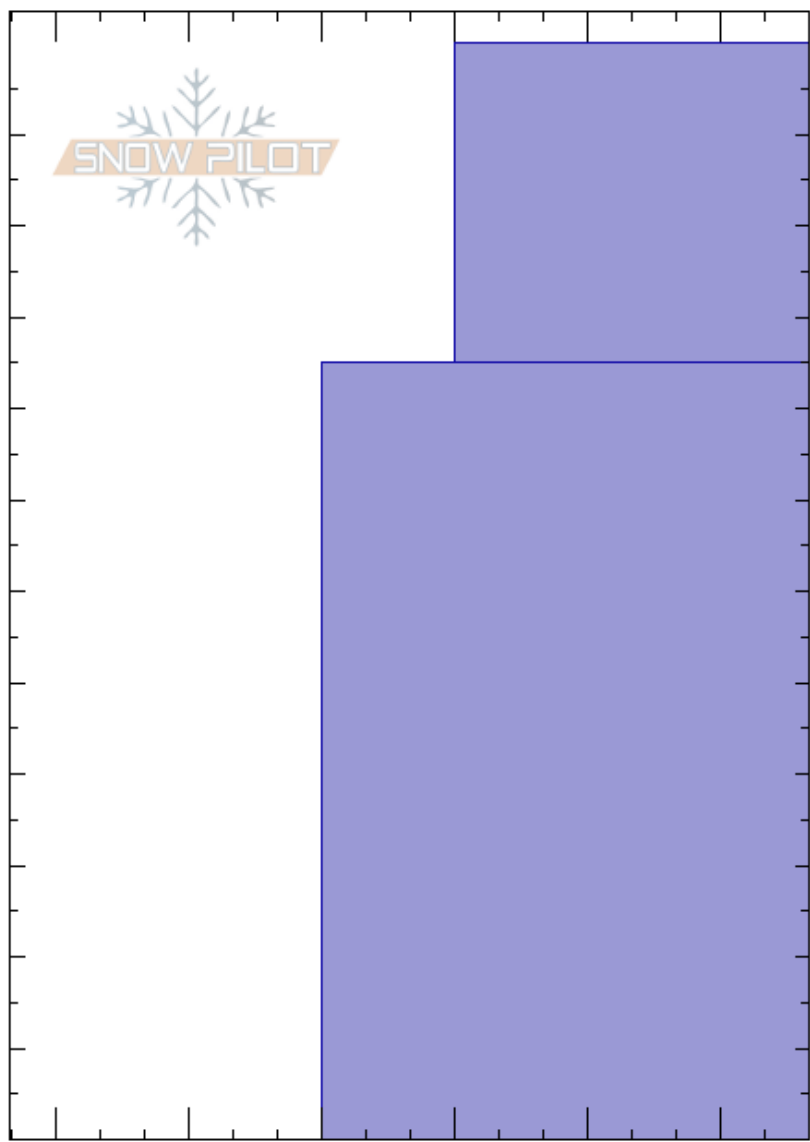

Steinen
 Sunnmorealps
 Norway
 Elevation: 750 m
 Aspect: NE
 Specifics:

Stig Løland
 21/03/2017 - 09:00
 Co-ord:
 Slope Angle:
 Wind Loading: yes

Stability:
 Air Temperature: 0°C
 Sky Cover: OVC
 Precipitation: S2
 Wind: SW Moderate

HS:120 Layer Notes:

Height (m)	Crystal		ρ kg/m ³	Stability tests & Layer comments
	Form	Size		
0 - 10	•	0.5	M	
10 - 35	•	0.3	M	
35 - 120	○	3	M	

Notes: