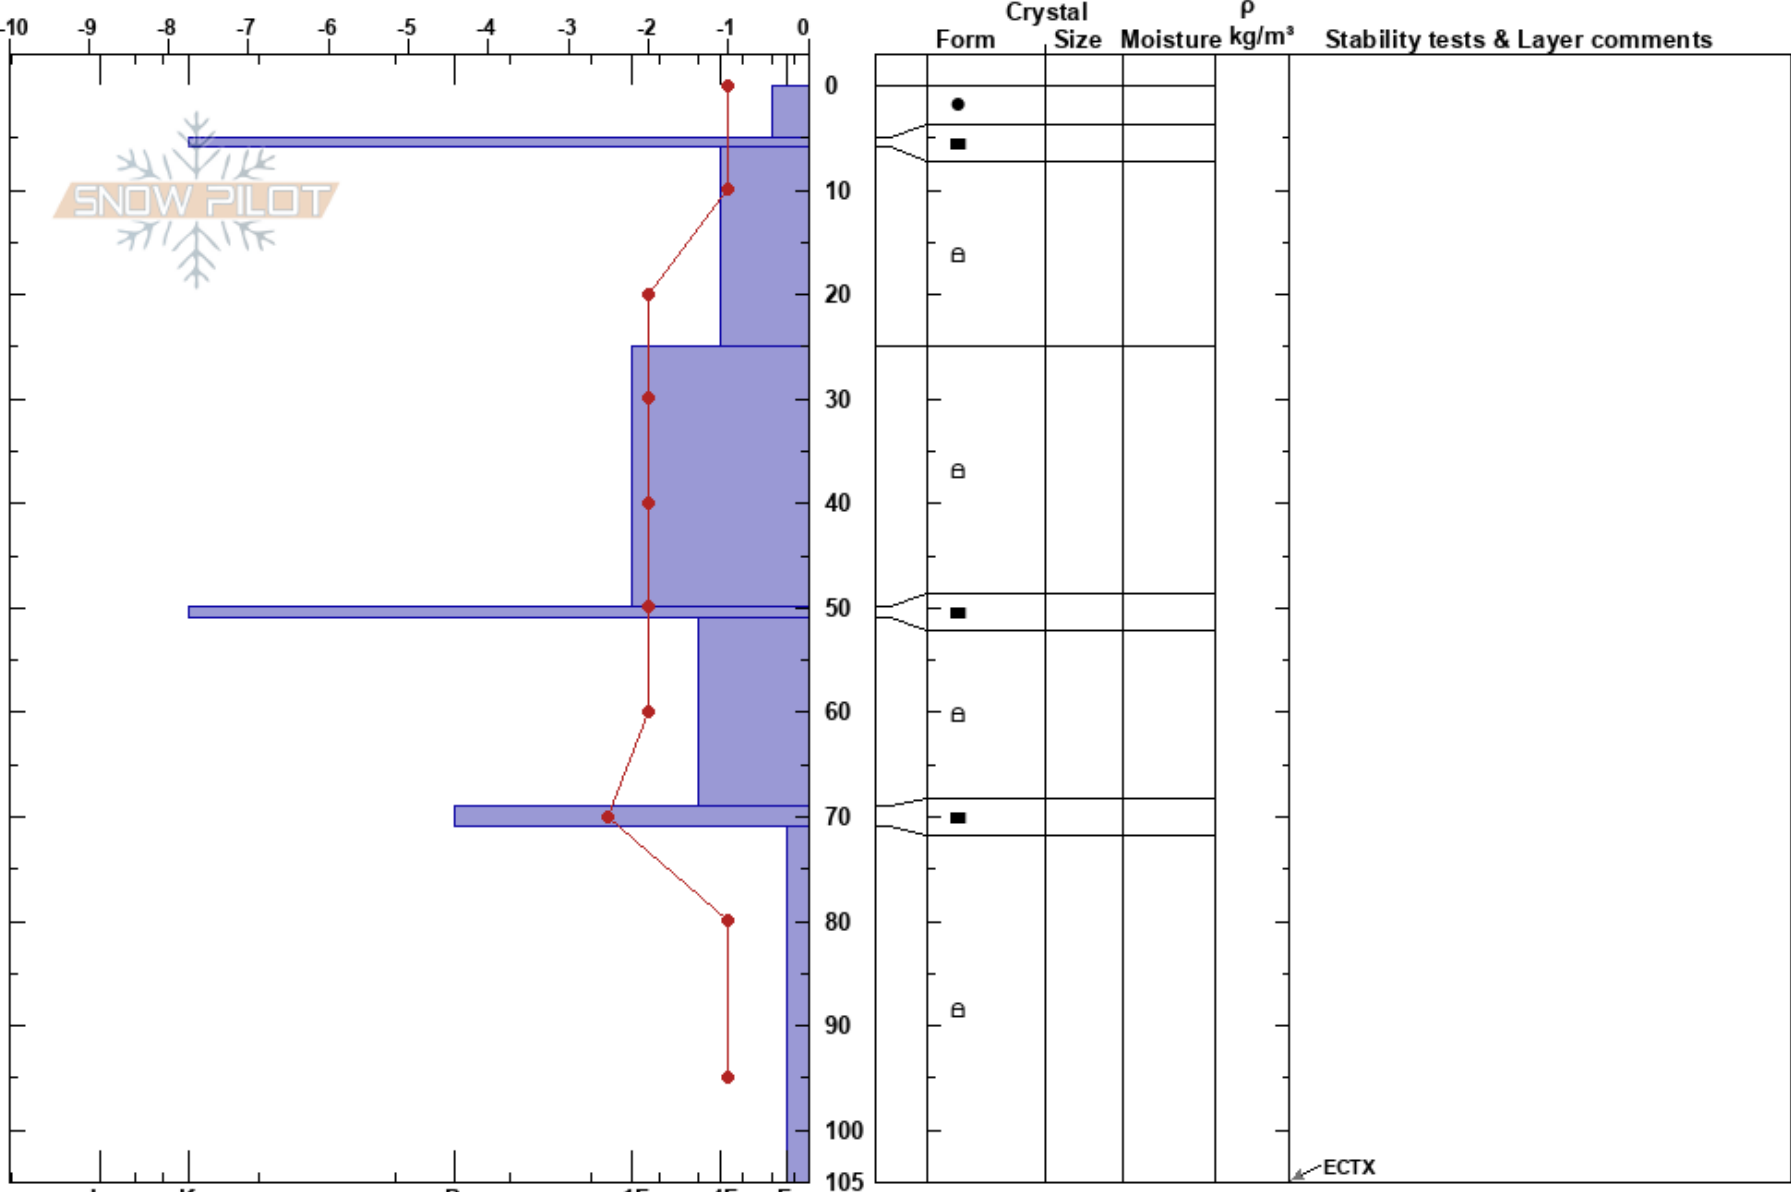

Goose Creek
 Gallatin Range-N
 MT
 Elevation: 7197 ft
 Aspect: NE

Jason Mozol
 05/01/2020 - 3:00pm
 Co-ord: 45.59558N, -110.86390W
 Slope Angle: 20°
 Wind Loading: no

Stability: Very Good HS:105
 Air Temperature: 5°C
 Sky Cover: SCT
 Precipitation: NO
 Wind: Calm
 Layer Notes:
 5-6cm: Problematic layer

Specifics: Ski tracks on slope; We skied slope; Snowmobile tracks on slope

Notes: