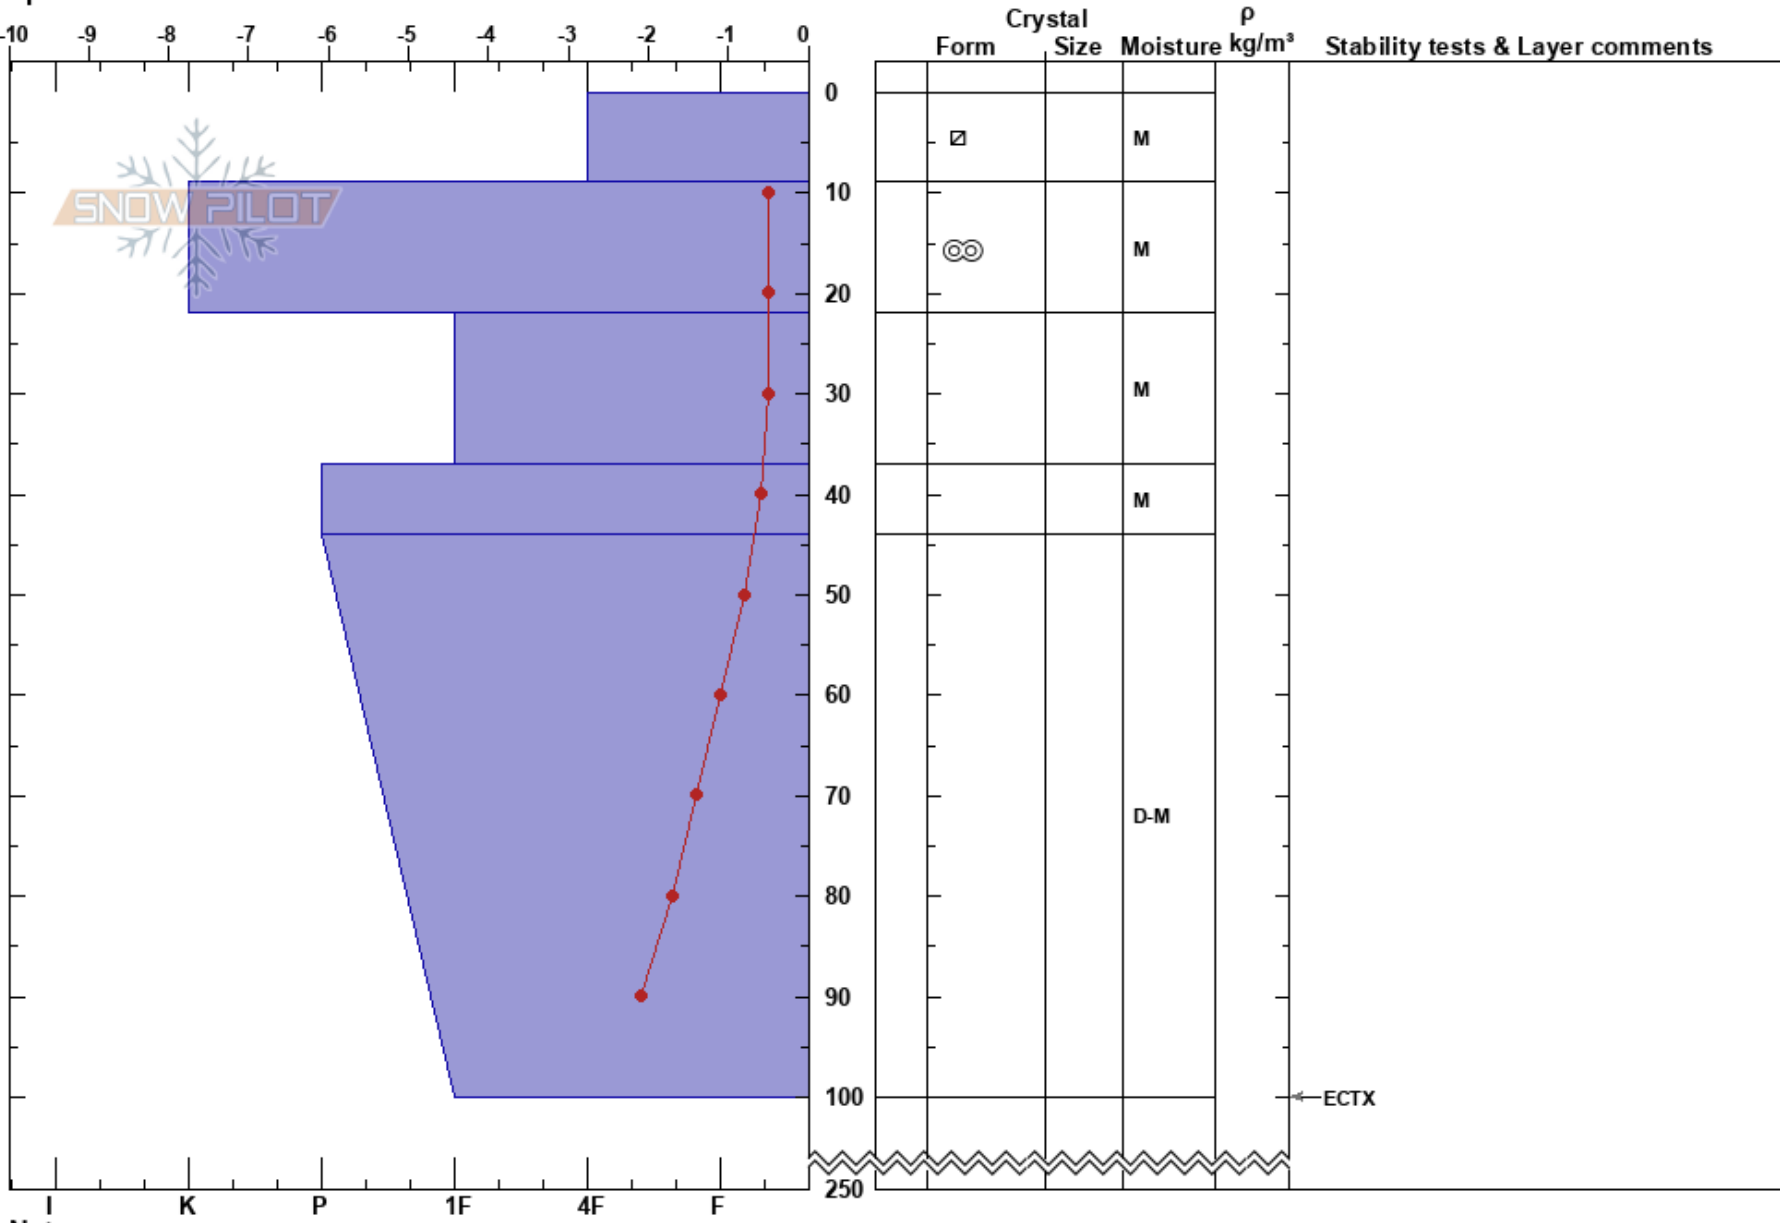

Guobla  
 Abisko  
 Sweden  
 Elevation: 1134 m  
 Aspect:  
 Specifics:

Abisko Nuolja  
 02/05/2020 - 11:00  
 Co-ord: 68.36578N, 18.42035E  
 Slope Angle: 28°  
 Wind Loading:

Stability:  
 Air Temperature: -0.7°C PF:2 0-9cm:Problematic layer  
 Sky Cover: SCT  
 Precipitation: NO  
 Wind: Calm